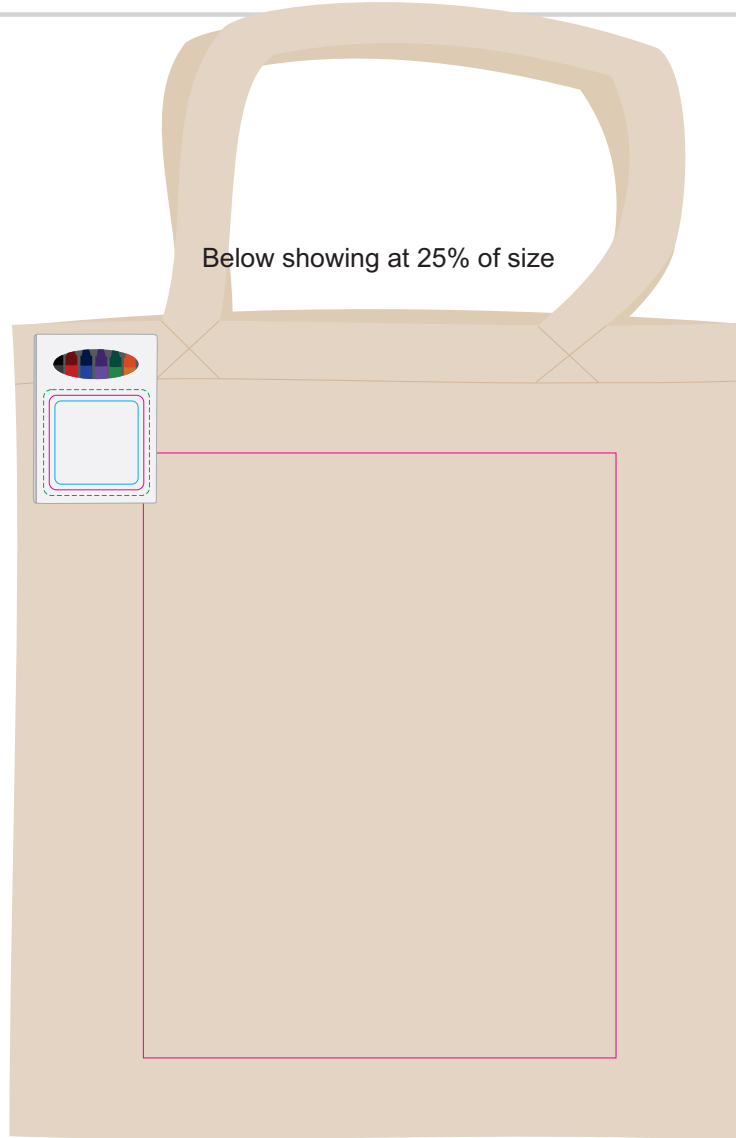

LL5522 - Colouring Calico Short Handle bag with Crayons - Short Handle Bag: Natural Crayons: Assorted

Screen Print PMS XXXc

Label 

Special icons if required

Below showing at 25% of size

Screen Print  PMS
XXXc

Showing at approx 50% of size

Short Handle Bag
Print Area: 250mmL x 320mmH
Actual print size: xxmmL x xxmmH

Finished print area 

Label 

Crayons
Print Area: 50mmL x 50mmH
Actual print size: xxmmL x xxmmH

Max print area for copy & text 
Finished print area 
Bleed line 