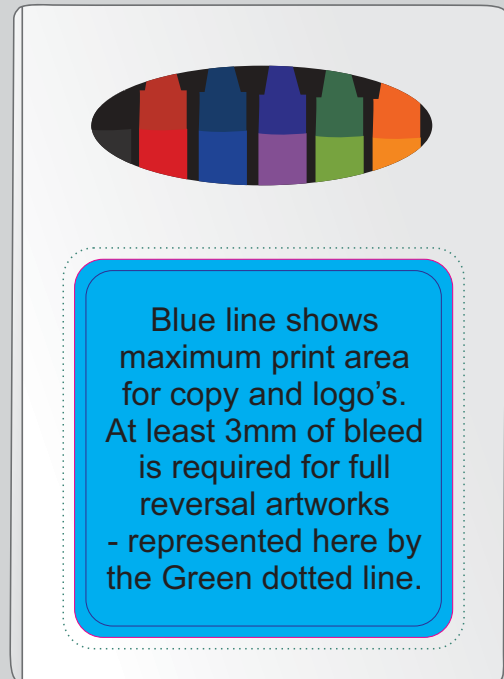

# ARTWORK FOR APPROVAL

**IMPORTANT:** This drawing is for approximate print positional purposes only. It is not intended to be an exact scale or detailed representation of the product. Colour proofs are to be used as a guide only and not a true representation of true product or print colour. If item colours are important, order a sample from our current shipment.

Order #  
Proof #1  
Date 00/00/00

**Product Code** : LL5522  
**Description** : Colouring in Short Handle Calico Tote Bag with Crayons  
**Item Colour/s** : Natural & White/Assorted  
**Quantity** :  
**Decoration Type** : Screen + Standard Label  
**Print Colour**

**BELOW IS 20% OF ACTUAL SIZE**

Maximum print area: 250mmL x 320mmH  
Actual print size:

**Natural Calico bag with Crayons adhered to the bag**

**Actual size**

Maximum label size: 50mmL x 50mmH  
Actual print size:  
Printed onto a white surface.  
Pink border shows max label size, is not printed.

**BELOW IS 50% OF ACTUAL SIZE**

Maximum print area: 250mmL x 320mmH

Actual print size: