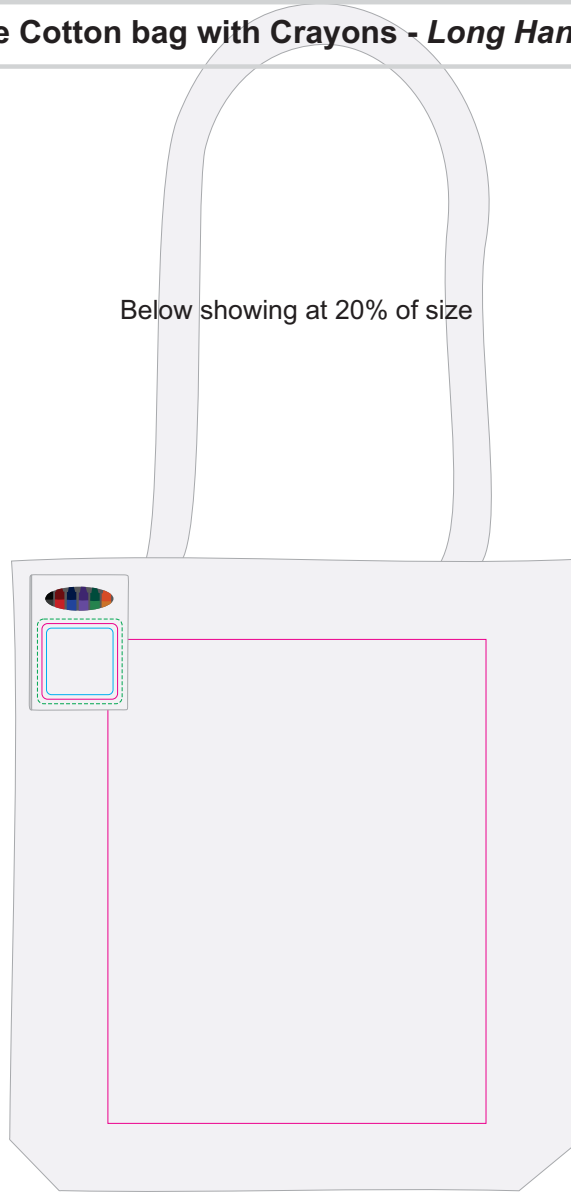

LL521 - Colouring Long Handle Cotton bag with Crayons - Long Handle Bag: White Crayons: Assorted

Screen Print PMS XXXc

Label 

Special icons if required

Below showing at 20% of size

Screen Print  PMS
XXXc

Showing at approx 40% of size

Short Handle Bag
Print Area: 250mmL x 320mmH
Actual print size: xxmmL x xxmmH

Finished print area 

Label 

Crayons
Print Area: 50mmL x 50mmH
Actual print size: xxmmL x xxmmH

Max print area for copy & text 
Finished print area 
Bleed line 