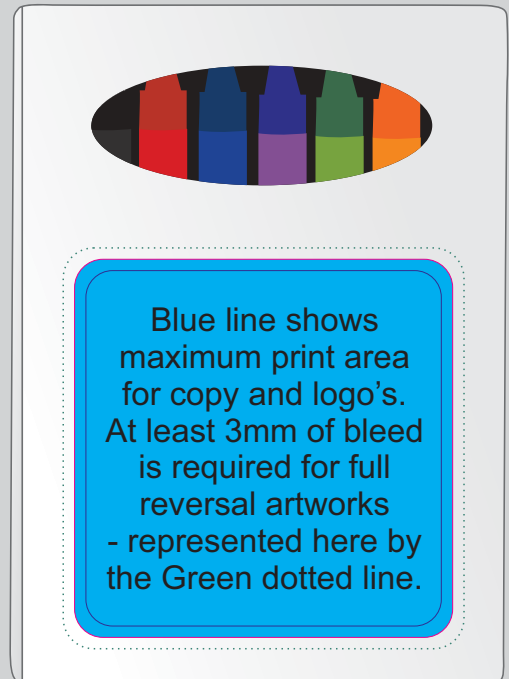

Product Code : LL5520
 Description : Colouring In Short Handle Tote Bag with Crayons
 Item Colour/s : White/White
 Quantity :
 Decoration Type : Screen + Standard Label
 Print Colour :

Bag 25% of actual size

White Cotton bag with Crayons adhered to the bag

Actual size

Blue line shows maximum print area for copy and logo's. At least 3mm of bleed is required for full reversal artworks - represented here by the Green dotted line.

Maximum label size: 50mmL x 50mmH
 Actual print size:
 Printed onto a white surface.
 Pink border shows max label size, is not printed.

Maximum print area: 250mmL x 320mmH
 Actual print size:

PLEASE SEE NEXT PAGE...

50% of actual size

Below showing placement of crayons on bags

Blue line shows maximum print area for copy and logo's. At least 3mm of bleed is required for full reversal artworks - represented here by the Green dotted line.