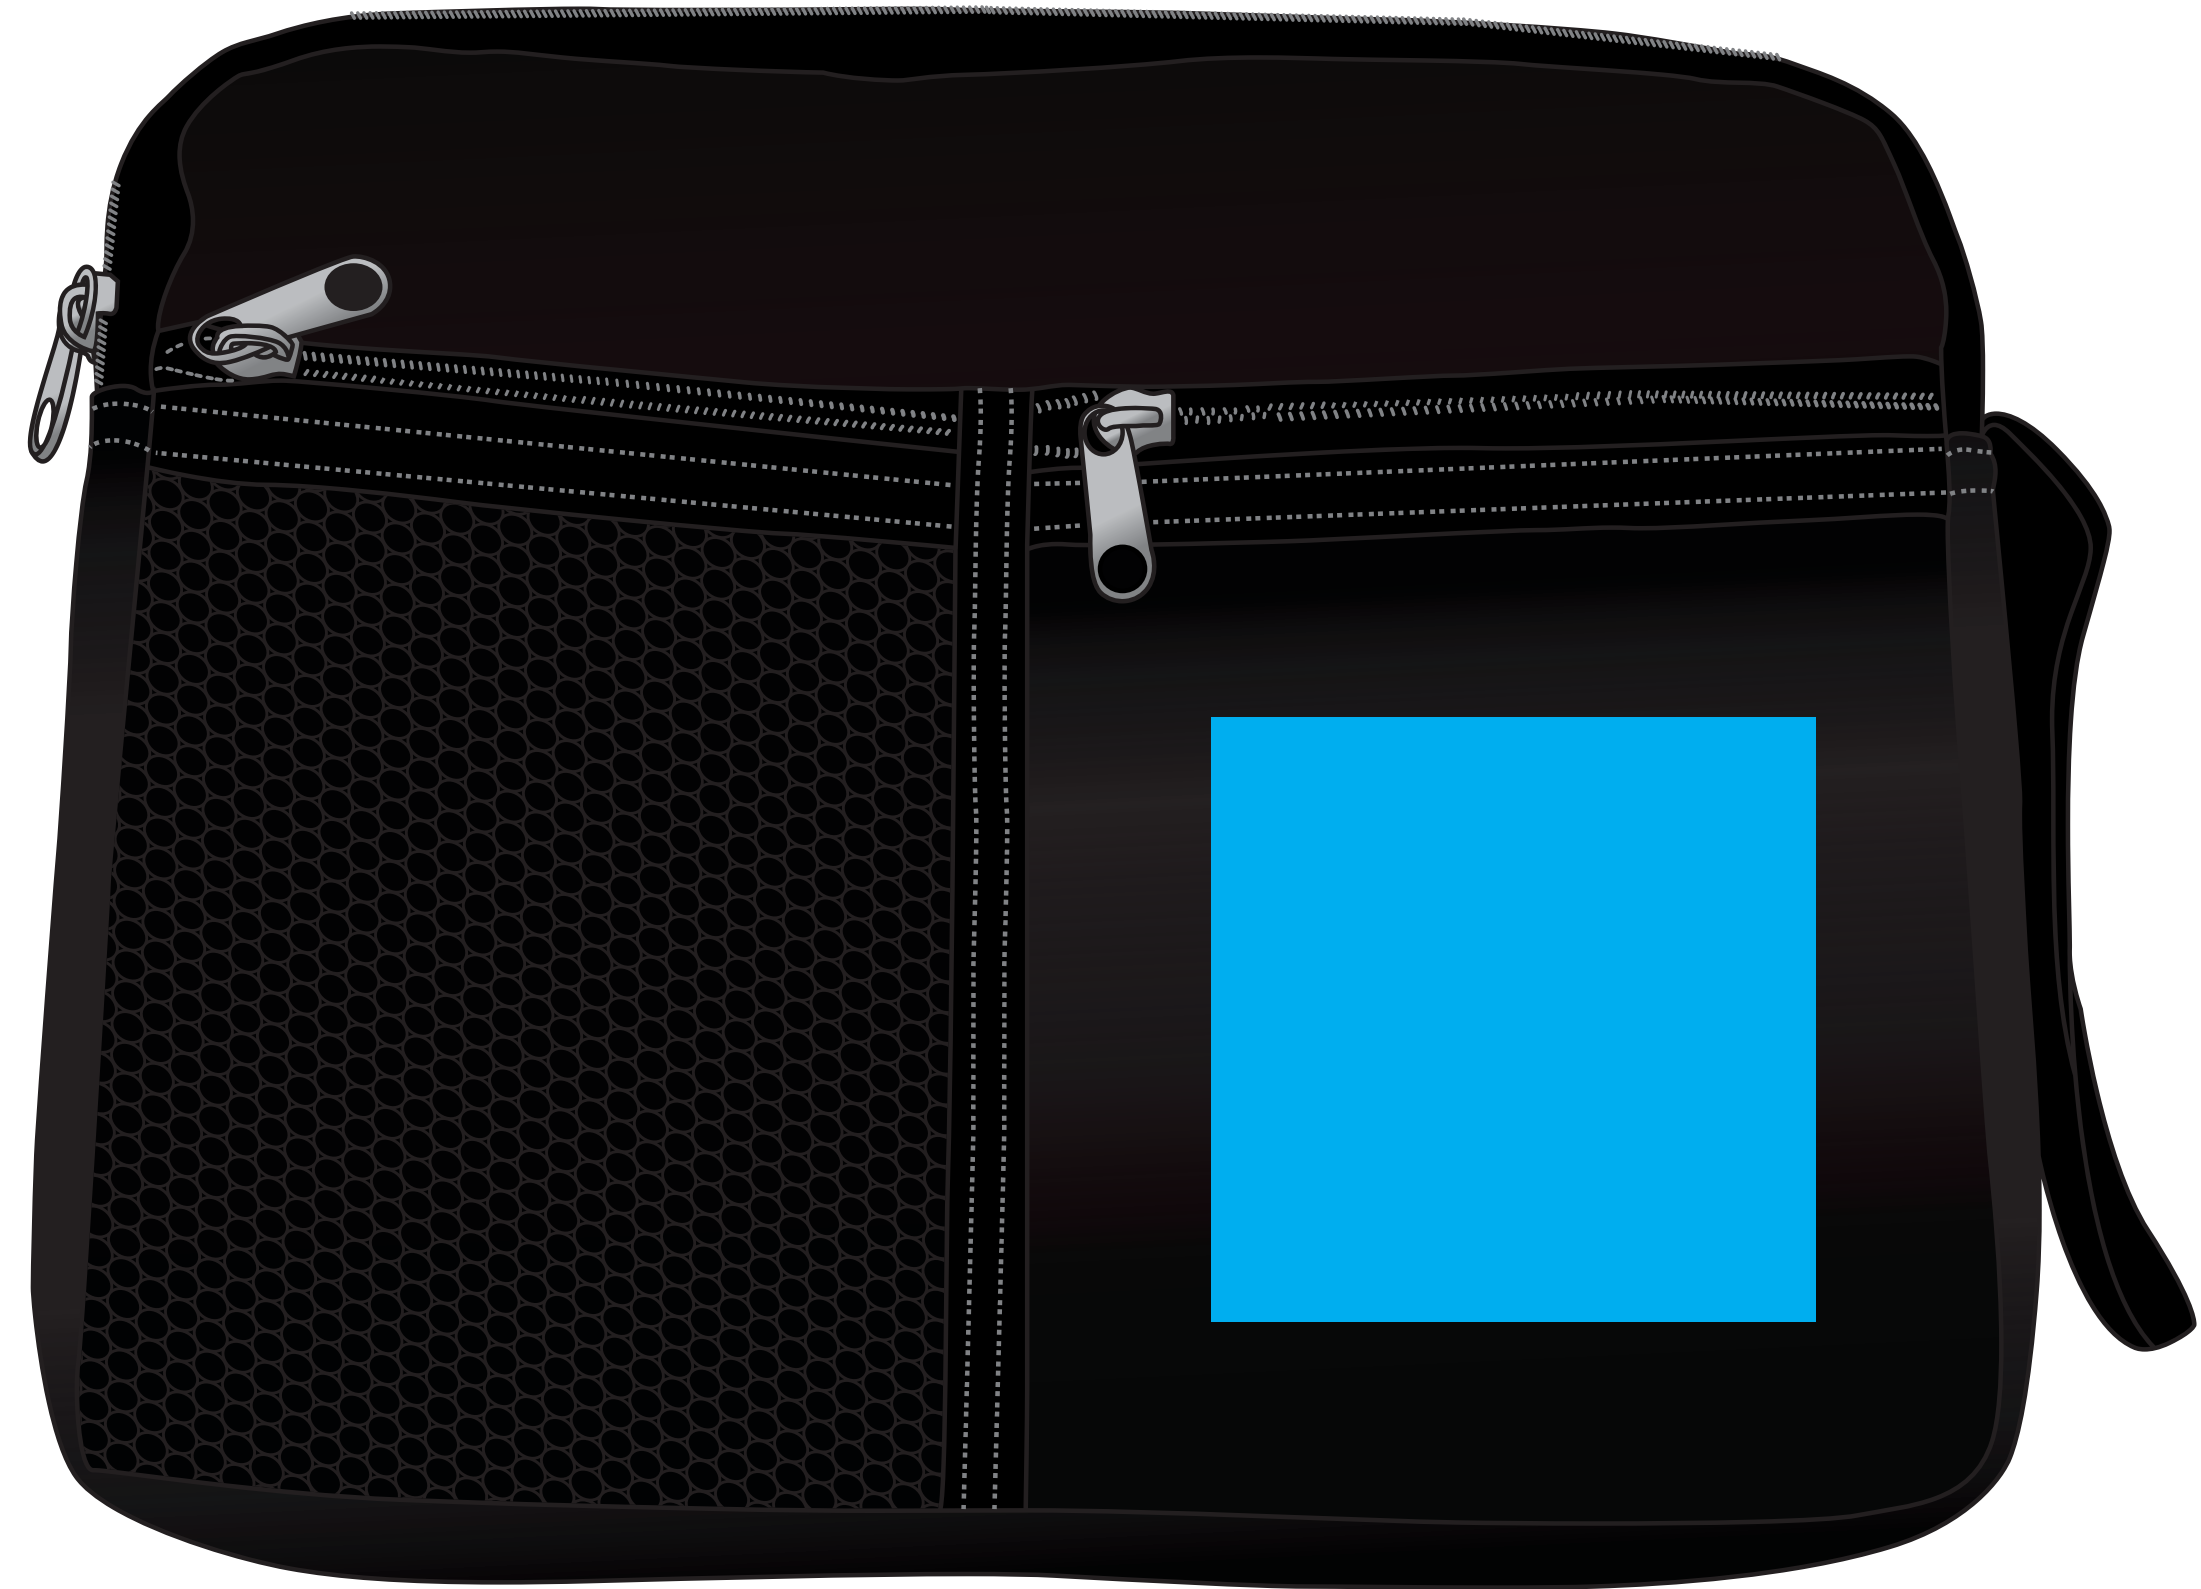

Maximum print area: Back: 180mmL x 90mmH & Front: 80mmL x 80mmH
Actual print size: