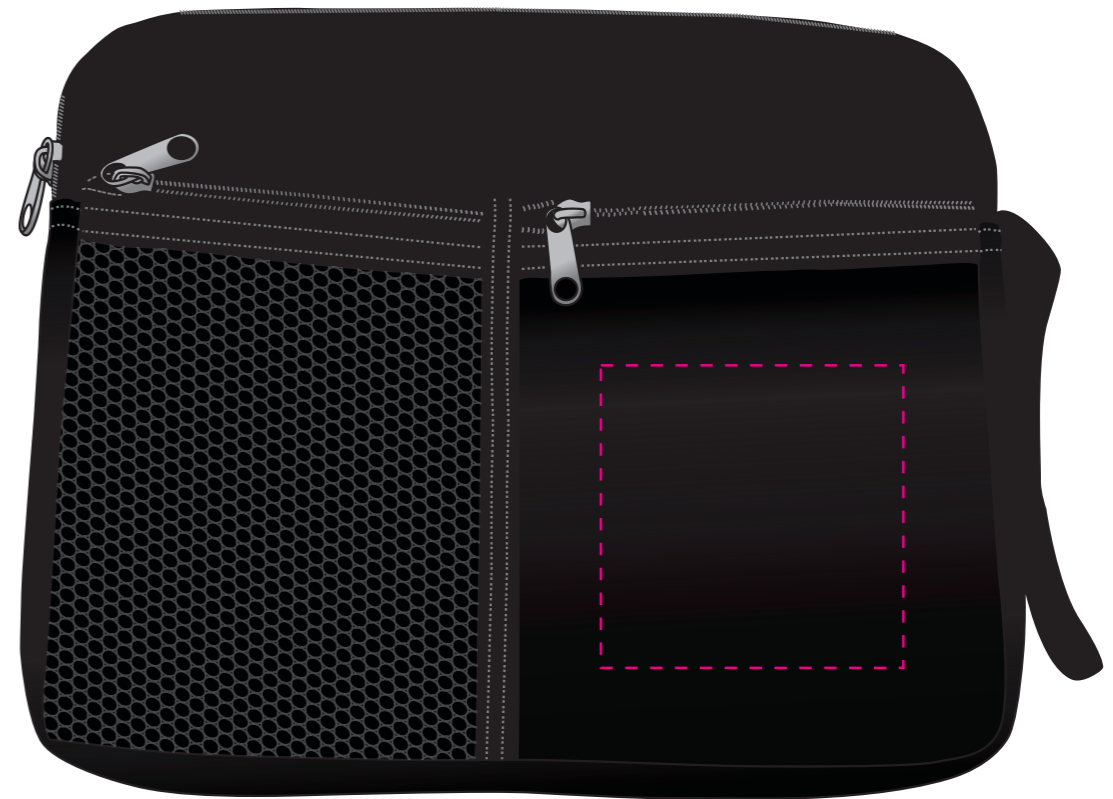

**LL545 - Malibu Handy Pouch - Black, Blue, Grey or Red**

Screen Print  PMS XXXc

Nucolour Transfer 

Showing at approx 40% of size

**Front Pouch**  
Print Area: 80mmL x 80mmH  
Actual print size: xxmmL x xxmmH

**Back**  
Print Area: 180mmL x 90mmH  
Actual print size: xxmmL x xxmmH

Finished print area 

Screen Print  PMS XXXc

Nucolour Transfer 

Showing at 50% of size

Design below at approx 100% of size

**Front Pouch**  
Print Area: 80mmL x 80mmH  
Actual print size: xxmmL x xxmmH

**Back**  
Print Area: 180mmL x 90mmH  
Actual print size: xxmmL x xxmmH

Finished print area 