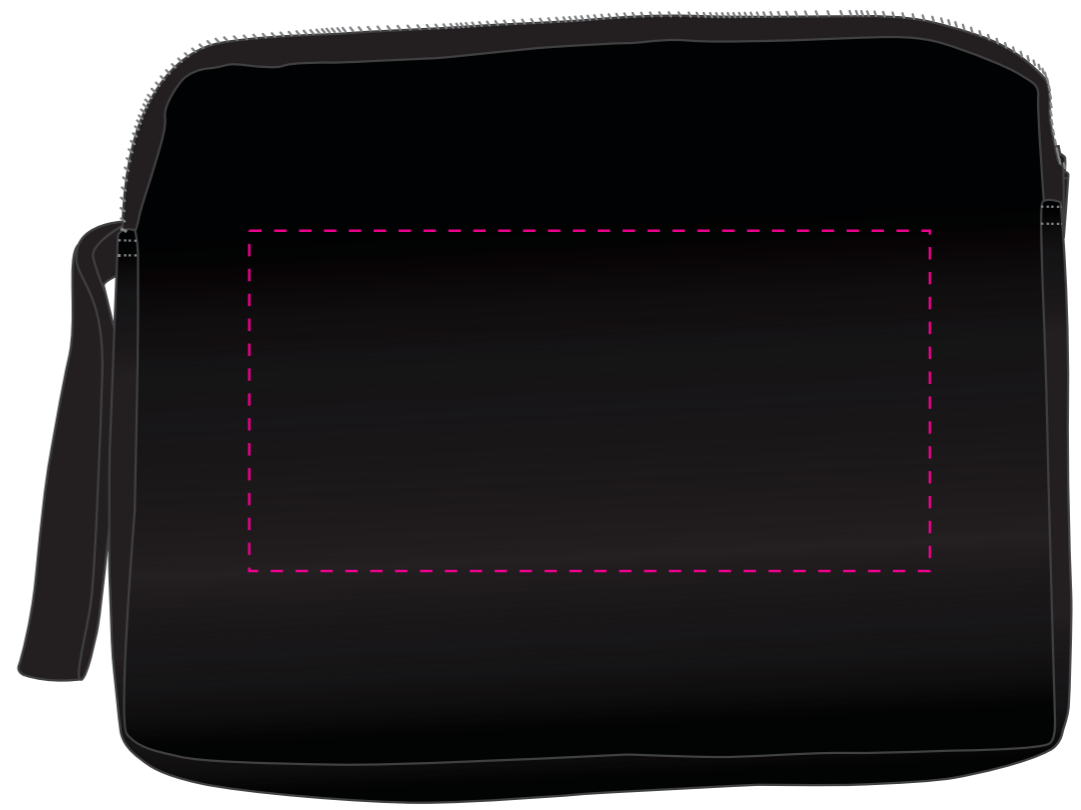

**LL545 - Malibu Handy Pouch - Black, Blue, Grey or Red**

Screen Print  PMS XXXc

Nucolour Transfer 

Showing at approx 40% of size

**Front Pouch**  
Print Area: 80mmL x 80mmH  
Actual print size: xxmmL x xxmmH

**Back**  
Print Area: 180mmL x 90mmH  
Actual print size: xxmmL x xxmmH

Finished print area 

Screen Print  PMS XXXc

Nucolour Transfer 

Showing at 50% of size

Design below at approx 100% of size

**Front Pouch**  
Print Area: 80mmL x 80mmH  
Actual print size: xxmmL x xxmmH

**Back**  
Print Area: 180mmL x 90mmH  
Actual print size: xxmmL x xxmmH

Finished print area 