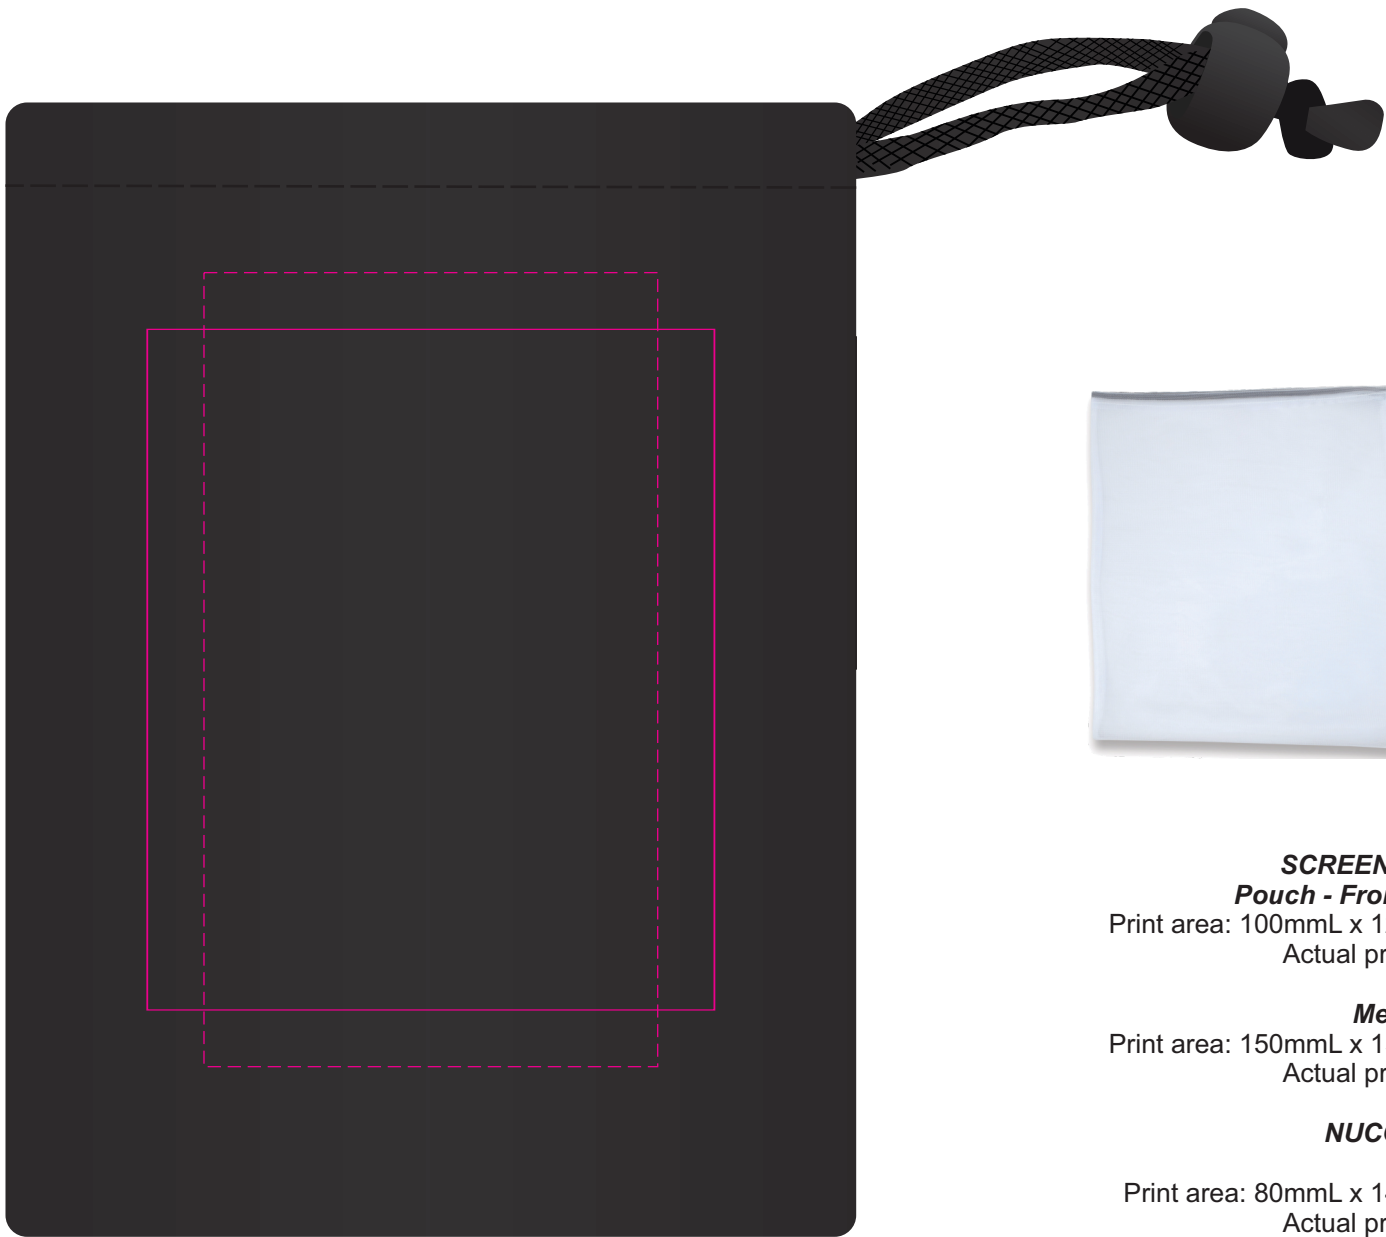

PROOF

1 ARTWORK APPROVAL

Job # XXXXXX
Cust # XXXX-XC

LL517 - Harvest Produce Bags in Pouch with Mesh Bags - Black & White Mesh Bags

Screen Print  PMS XXXc

BELOW IS 75% OF SIZE

Nucolour Transfer 

SCREEN PRINT
Pouch - Front/Back
 Print area: 100mmL x 120mmH
 Actual print size:

Mesh Bag
 Print area: 150mmL x 150mmH
 Actual print size:

NUCOLOUR
Pouch
 Print area: 80mmL x 140mmH
 Actual print size:

Finished print area - Screen Print 
 Finished print area - Nucolour 

Screen Print

PMS
XXXc

Nucolour Transfer

Showing at approx 50% of size

SCREEN PRINT

Pouch - Front/Back

Print area: 100mmL x 120mmH

Actual print size:

Mesh Bag

Print area: 150mmL x 150mmH

Actual print size:

NUCOLOUR

Pouch

Print area: 80mmL x 140mmH

Actual print size:

Finished print area - Screen Print

Finished print area - Nucolour