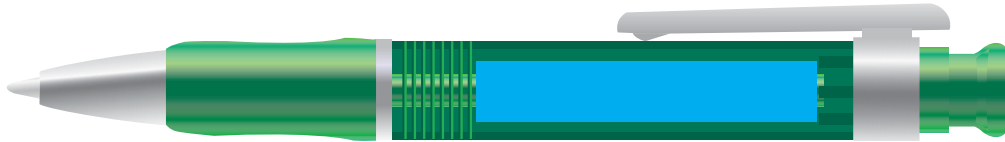

Clear

Dark Blue

Dark Green

Green

Pink

Hot Pink

Light Blue

Orange

Purple

Red

Silver/Black

Yellow

Black