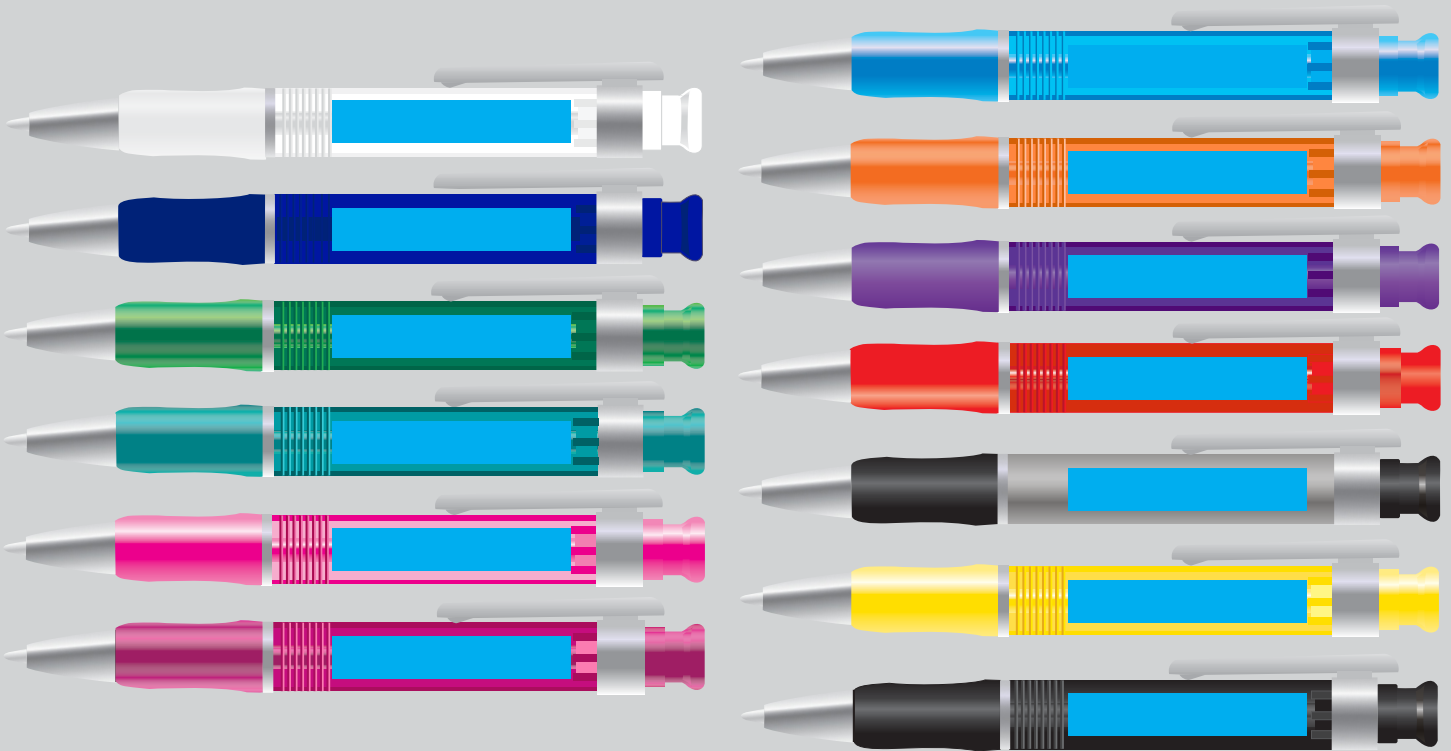

ARTWORK FOR APPROVAL

IMPORTANT: This drawing is for approximate print positional purposes only. It is not intended to be an exact scale or detailed representation of the product. Colour proofs are to be used as a guide only and not a true representation of true product or print colour. If item colours are important, order a sample from our current shipment.

Order #
Proof #1
Date 00/00/00

Product Code : LL511
Description : Chrystalis Ballpoint Pen
Item Colour/s : Clear/White, Transparent Dark Blue, Transparent Dark Green, Transparent Green, Transparent Pink, Transparent Hot Pink, Transparent Light Blue, Transparent Orange, Transparent Purple, Transparent Red, Silver/Black, Transparent Yellow, Transparent Black
Quantity :
Decoration Type : Digital Direct
Print Colour

DIGITAL DIRECT: This item is digitally printed in CMYK. If pantone colour matching is important we require you to provide specific PMS colours, and we will produce closest CMYK colour match possible (to CP equivalent of coated pantone colours - perfect colour match not guaranteed). Vector art is required for colour matching. We are unable to edit colours in rasterized images. Print colours may be altered in appearance if placed on a strong colour background.

BELOW IS 70% OF ACTUAL SIZE

Maximum print area: 45mmL x 8mmH
Actual print size:

PLEASE SEE NEXT PAGE...

INTERNAL USE ONLY

INT:

QC Code:	New Pte # _____	Info:	Q: _____	Ctns: _____	Wt(kg): _____
PP:	Prt Int: _____	Prep:	S: _____	D: _____	
Rpt Ord:	Rpt Pte # _____	Cat:	E: _____	Ctns: _____	Wt(kg): _____
Split: Y/N	Mach: _____	U/P Int: _____	R/P Int: _____	R: _____	D: _____
Courier:					Total Wt(kg): _____