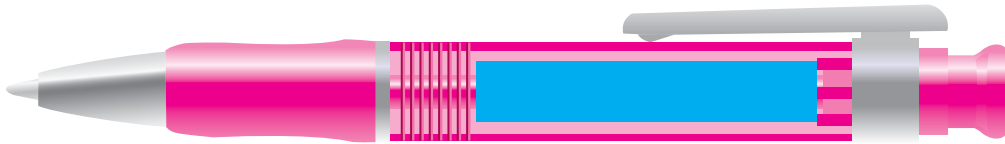

Clear

Dark Blue

Dark Green

Green

Pink

Hot Pink

Light Blue

Orange

Purple

Red

Silver/Black

Yellow

Black