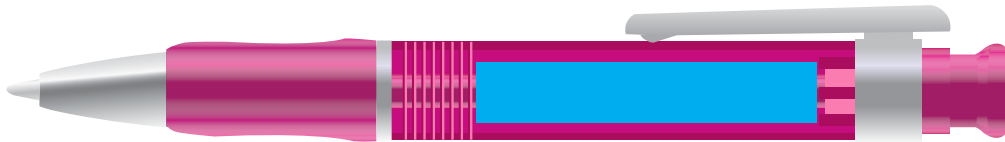

Clear

Dark Blue

Dark Green

Green

Pink

Hot Pink

Light Blue

Orange

Purple

Red

Silver/Black

Yellow

Black