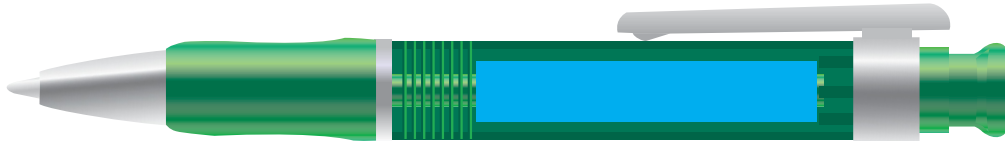

Clear

Dark Blue

Dark Green

Green

Pink

Hot Pink

Light Blue

Orange

Purple

Red

Silver/Black

Yellow

Black