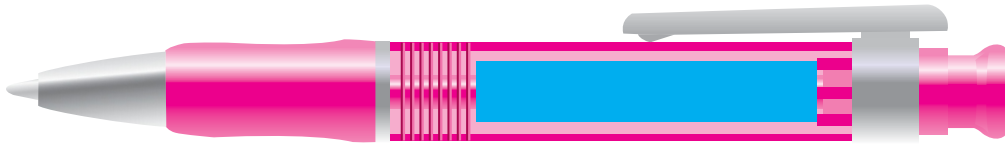

Clear

Dark Blue

Dark Green

Green

Pink

Hot Pink

Light Blue

Orange

Purple

Red

Silver/Black

Yellow

Black