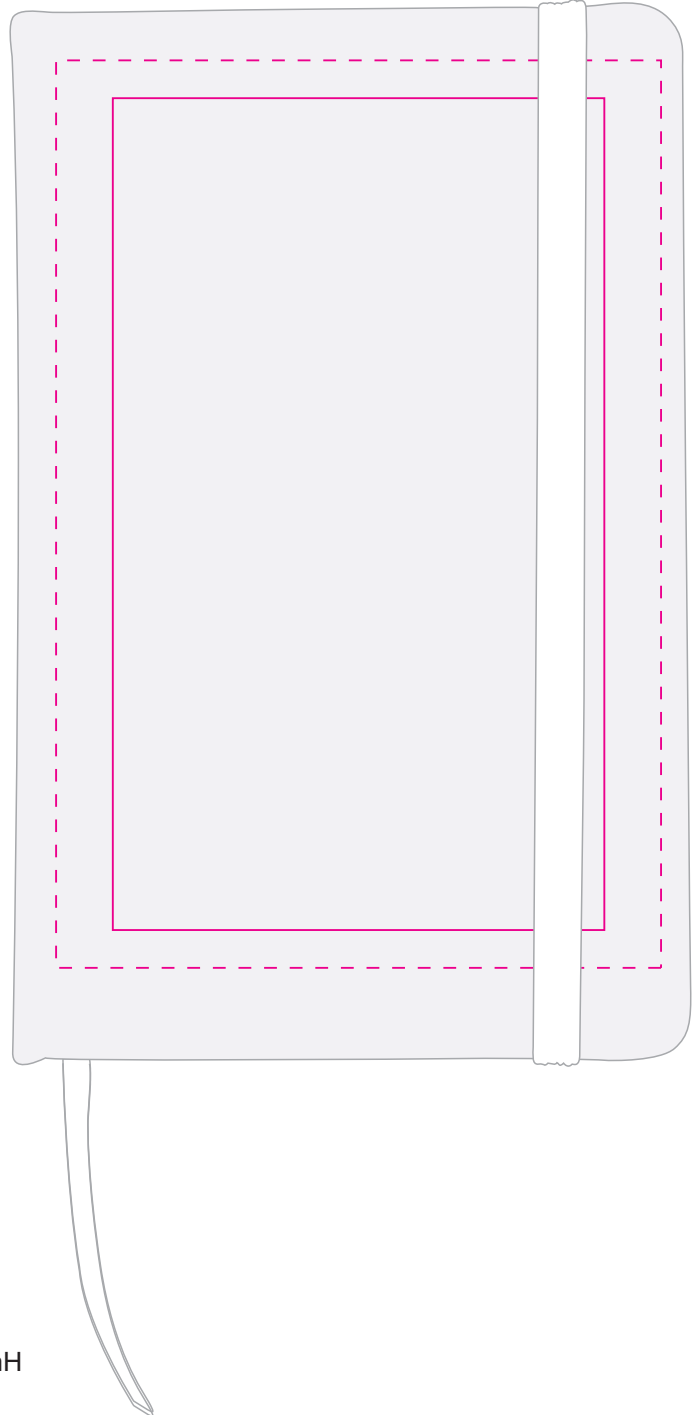

LL5099 - Illusion Notebook - Black, Blue, Red & White

Screen Print  PMS XXXc

Digital 

**Screen**  
Print Area: 65mmL x 110mmH  
Actual print size: xxmmL x xxmmH

**Digital**  
Print Area: 80mmL x 120mmH  
Actual print size: xxmmL x xxmmH

Finished print area - Screen Print   
Finished print area - Digital Print 