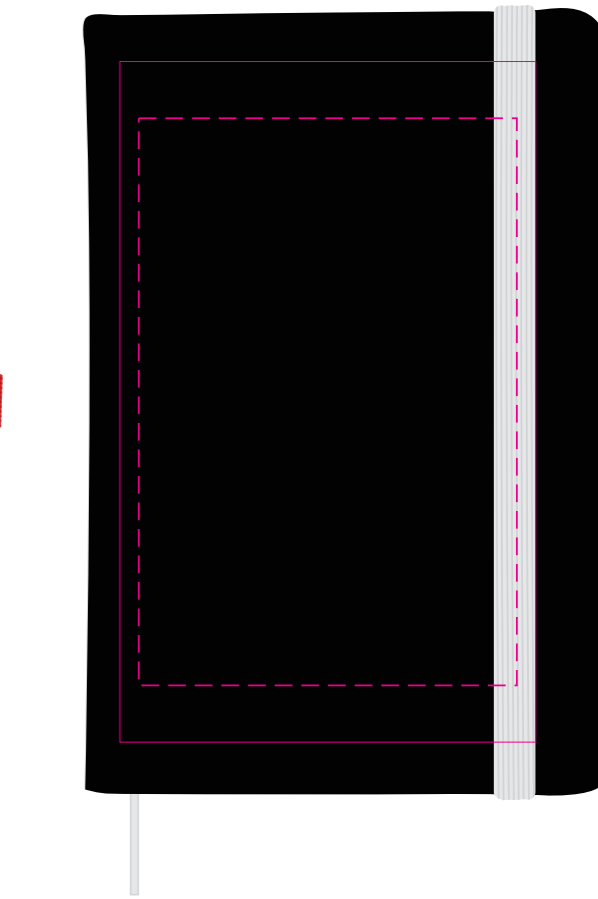

LL5089 - Venture Supreme A5 Notebook - Black cover with Black, Dark Blue, Light Blue, Green, Red, Orange or White Ribbon & Elastic Closure

Screen Print  PMS XXXc

Digital 

Showing at approx 50% of size

Showing at approx 25% of size

Screen Print
Print Area: 110mmL x 180mmH
Actual print size: xxmmL x xxmmH

Digital
Print Area: 100mmL x 150mmH
Actual print size: xxmmL x xxmmH

Finished print area - Screen Print 
Finished print area - Digital 

Screen Print

PMS
XXXc

Digital

Showing at approx 50% of size

Screen Print
Print Area: 110mmL x 180mmH
Actual print size: xxmmL x xxmmH

Digital
Print Area: 100mmL x 150mmH
Actual print size: xxmmL x xxmmH

Finished print area - Screen Print 
Finished print area - Digital 