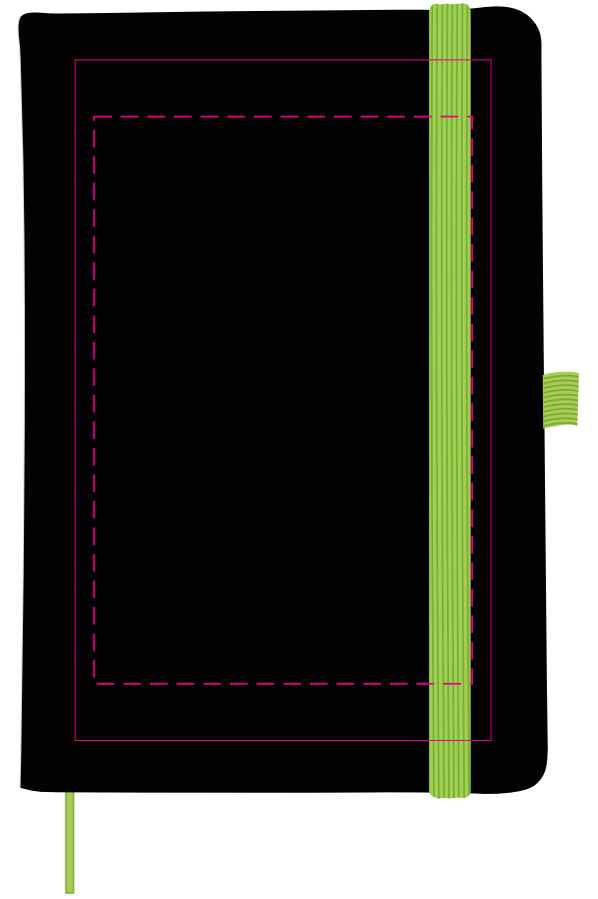

LL5089 - Venture Supreme A5 Notebook - Black cover with Black, Dark Blue, Light Blue, Green, Red, Orange or White Ribbon & Elastic Closure

Screen Print  PMS XXXc

Digital 

Showing at approx 50% of size

Showing at approx 25% of size

Screen Print
Print Area: 110mmL x 180mmH
Actual print size: xxmmL x xxmmH

Digital
Print Area: 100mmL x 150mmH
Actual print size: xxmmL x xxmmH

Finished print area - Screen Print 
Finished print area - Digital 

Screen Print

PMS
XXXc

Digital

Showing at approx 50% of size

Screen Print
Print Area: 110mmL x 180mmH
Actual print size: xxmmL x xxmmH

Digital
Print Area: 100mmL x 150mmH
Actual print size: xxmmL x xxmmH

Finished print area - Screen Print 
Finished print area - Digital 