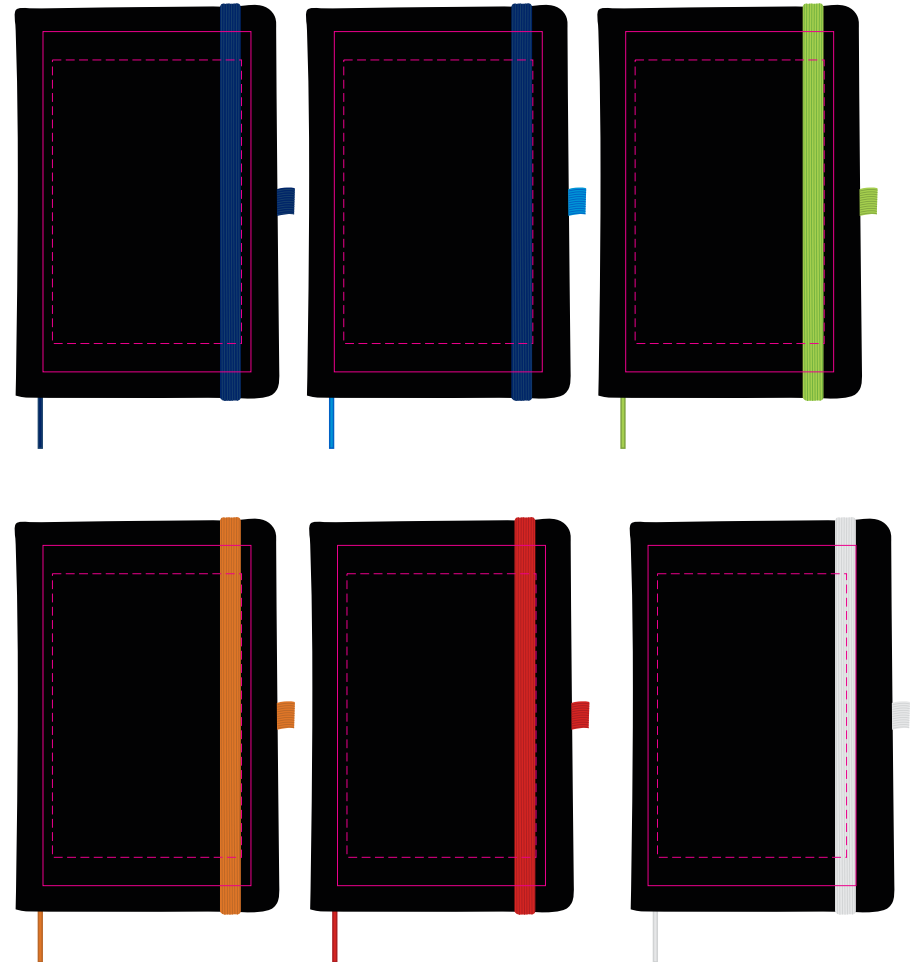

LL5089 - Venture Supreme A5 Notebook - Black cover with Black, Dark Blue, Light Blue, Green, Red, Orange or White Ribbon & Elastic Closure

Screen Print  PMS XXXc

Digital 

Showing at approx 50% of size

Showing at approx 25% of size

Screen Print
Print Area: 110mmL x 180mmH
Actual print size: xxmmL x xxmmH

Digital
Print Area: 100mmL x 150mmH
Actual print size: xxmmL x xxmmH

Finished print area - Screen Print 
Finished print area - Digital 

Screen Print

PMS
XXXc

Digital

Showing at approx 50% of size

Screen Print
Print Area: 110mmL x 180mmH
Actual print size: xxmmL x xxmmH

Digital
Print Area: 100mmL x 150mmH
Actual print size: xxmmL x xxmmH

Finished print area - Screen Print 
Finished print area - Digital 