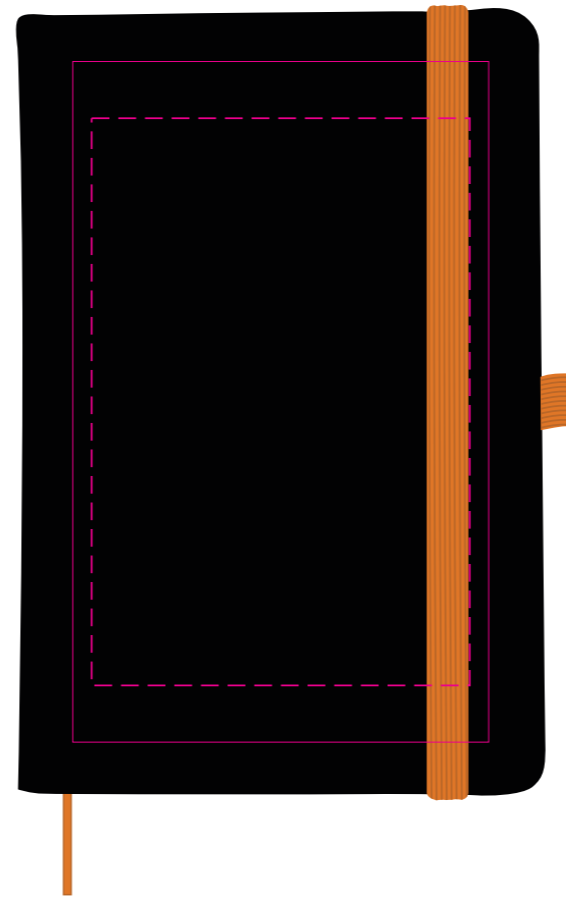

LL5089 - Venture Supreme A5 Notebook - Black cover with Black, Dark Blue, Light Blue, Green, Red, Orange or White Ribbon & Elastic Closure

Screen Print  PMS XXXc

Digital 

Showing at approx 50% of size

Showing at approx 25% of size

Screen Print
Print Area: 110mmL x 180mmH
Actual print size: xxmmL x xxmmH

Digital
Print Area: 100mmL x 150mmH
Actual print size: xxmmL x xxmmH

Finished print area - Screen Print 
Finished print area - Digital 

Screen Print

PMS
XXXc

Digital

Showing at approx 50% of size

Screen Print
Print Area: 110mmL x 180mmH
Actual print size: xxmmL x xxmmH

Digital
Print Area: 100mmL x 150mmH
Actual print size: xxmmL x xxmmH

Finished print area - Screen Print 
Finished print area - Digital 