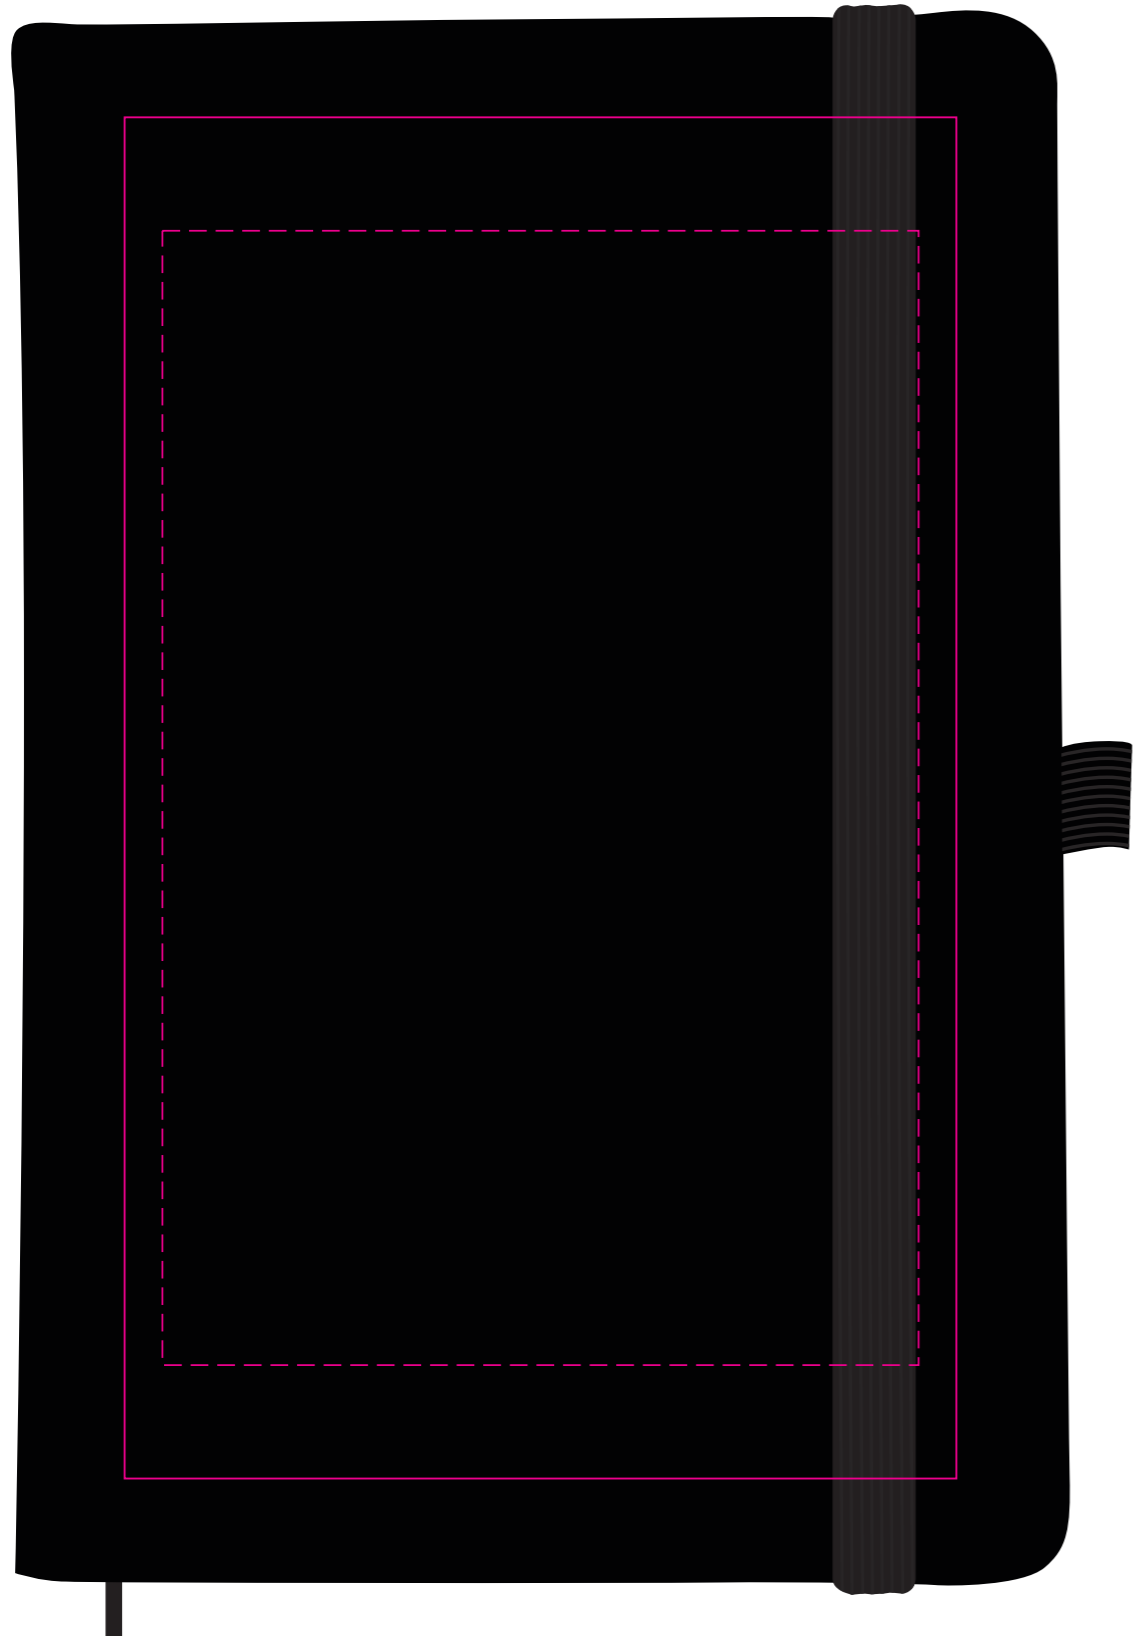

LL5089 - Venture Supreme A5 Notebook - Black cover with Black, Dark Blue, Light Blue, Green, Red, Orange or White Ribbon & Elastic Closure

Screen Print  PMS XXXc

Digital 

Showing at approx 50% of size

Showing at approx 25% of size

Screen Print
Print Area: 110mmL x 180mmH
Actual print size: xxmmL x xxmmH

Digital
Print Area: 100mmL x 150mmH
Actual print size: xxmmL x xxmmH

Finished print area - Screen Print 
Finished print area - Digital 

Screen Print

PMS
XXXc

Digital

Showing at approx 50% of size

Screen Print
Print Area: 110mmL x 180mmH
Actual print size: xxmmL x xxmmH

Digital
Print Area: 100mmL x 150mmH
Actual print size: xxmmL x xxmmH

Finished print area - Screen Print 
Finished print area - Digital 