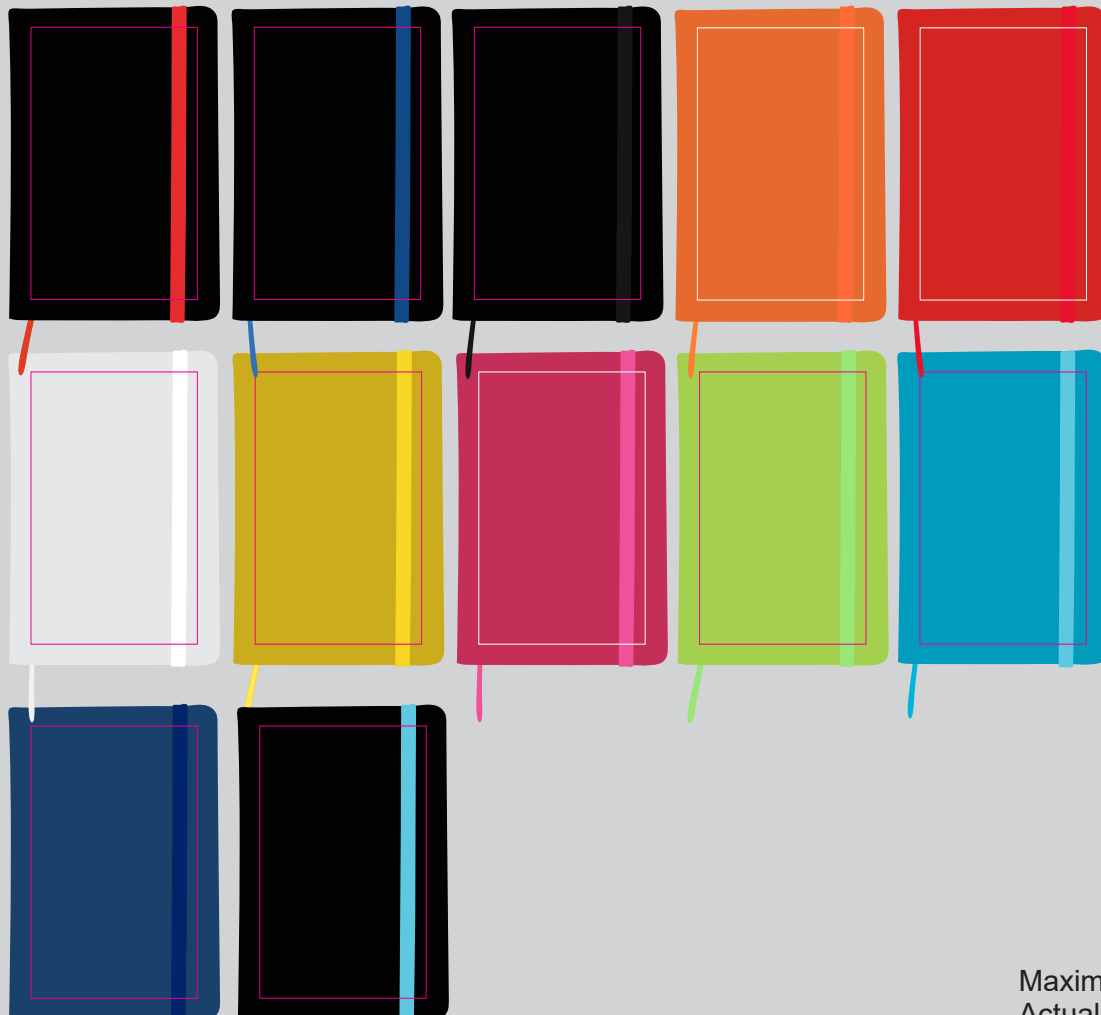

ARTWORK FOR APPROVAL

IMPORTANT: This drawing is for approximate print positional purposes only. It is not intended to be an exact scale or detailed representation of the product. Colour proofs are to be used as a guide only and not a true representation of true product or print colour. If item colours are important, order a sample from our current shipment.

Order #
Proof #1
Date 00/00/00

Product Code : LL5087
Description : Venture A5 Notebook
Item Colour/s : White, Yellow, Orange, Red, Pink, Green, Light Blue, Dark Blue, Black/Black, Black/Red, Black/Dark Blue & Black/Light Blue
Quantity :
Decoration Type : Screen + Digitally Printed Sleeve
Print Colour

Please note: Order will be supplied with elastic closure tucked inside the notebook.

PMS colour matching not guaranteed on coloured/black notebooks.
Metallic Gold or Silver print recommended.

BELOW ARE 20% OF ACTUAL SIZE

Digitally printed Sleeve
Approx 1/3 Coverage
20% of size

Maximum print area: 170mmL x 396mmH
Actual print size:

Maximum print area: 110mmL x 180mmH
Actual print size:

PLEASE SEE NEXT PAGE...

INTERNAL USE ONLY

INT:

QC Code:	New Pte # _____	Info:	Q: _____	Ctns: _____	Wt(kg): _____
PP:	Prt Int: _____	Prep:	S: _____	D: _____	
Rpt Ord:	Rpt Pte # _____	Cat:	E: _____	Ctns: _____	Wt(kg): _____
Split: Y/N	Mach: _____	U/P Int: _____	R/P Int: _____	R: _____	D: _____
Courier:					Total Wt(kg): _____