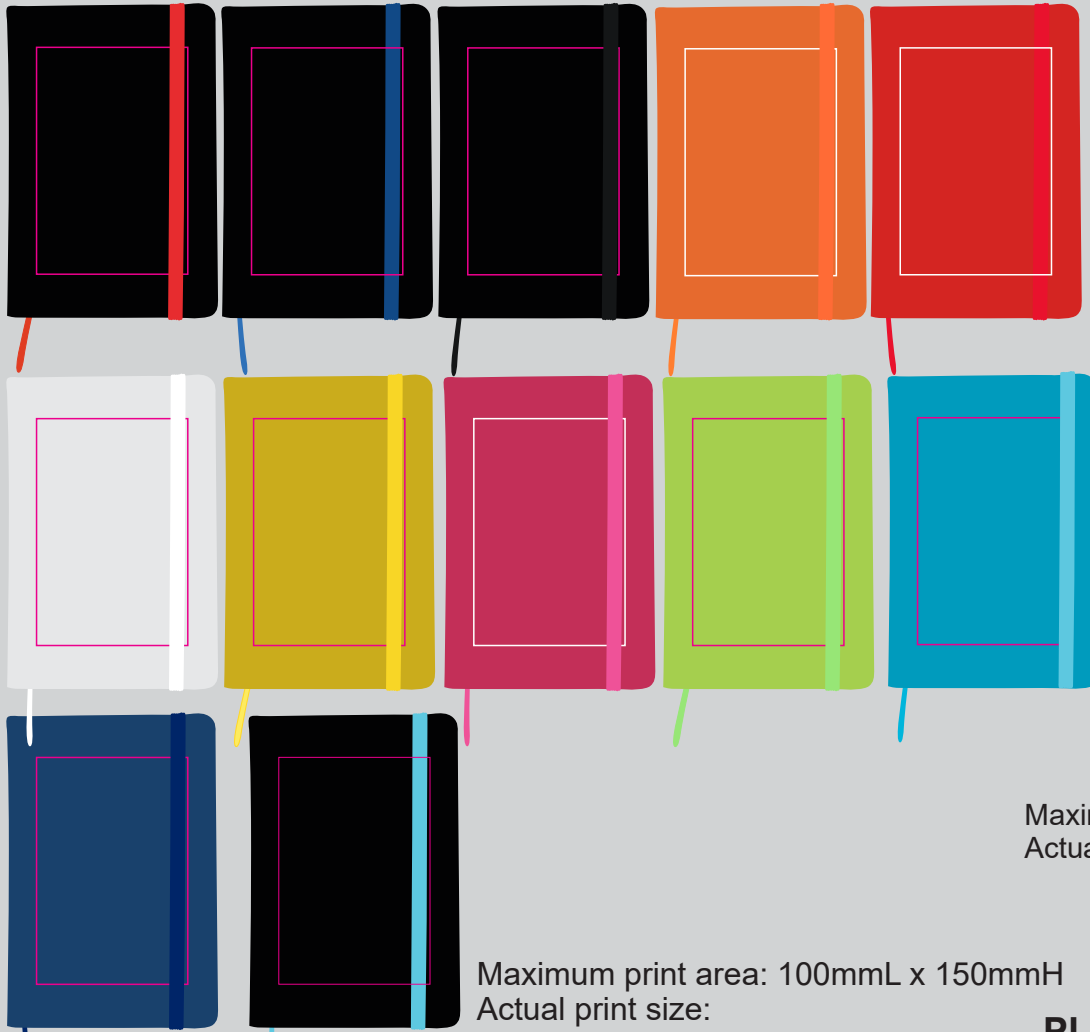

Order #
Proof #1
Date 00/00/00

Product Code : LL5087
Description : Venture A5 Notebook + Sleeve
Item Colour/s : White, Yellow, Orange, Red, Pink, Green, Light Blue, Dark Blue, Black/Black, Black/Red, Black/Dark Blue & Black/Light Blue
Quantity :
Decoration Type : Digital Direct + Sleeve
Print Colour

BELOW ARE 20% OF ACTUAL SIZE

Digitally printed Sleeve
Approx 1/3 Coverage
20% of size

Maximum print area: 170mmL x 396mmH
 Actual print size:

Maximum print area: 100mmL x 150mmH
 Actual print size:

PLEASE SEE NEXT PAGE...

Yellow outline represents folds.

Blue is the maximum print area for text and logo's.

Red line represents maximum print area.

2mm bleed is represented by the green line

Overlap area when printed will not be visible

Front

Overlap

Maximum print area: 170mmL x 396mmH

Actual print size: