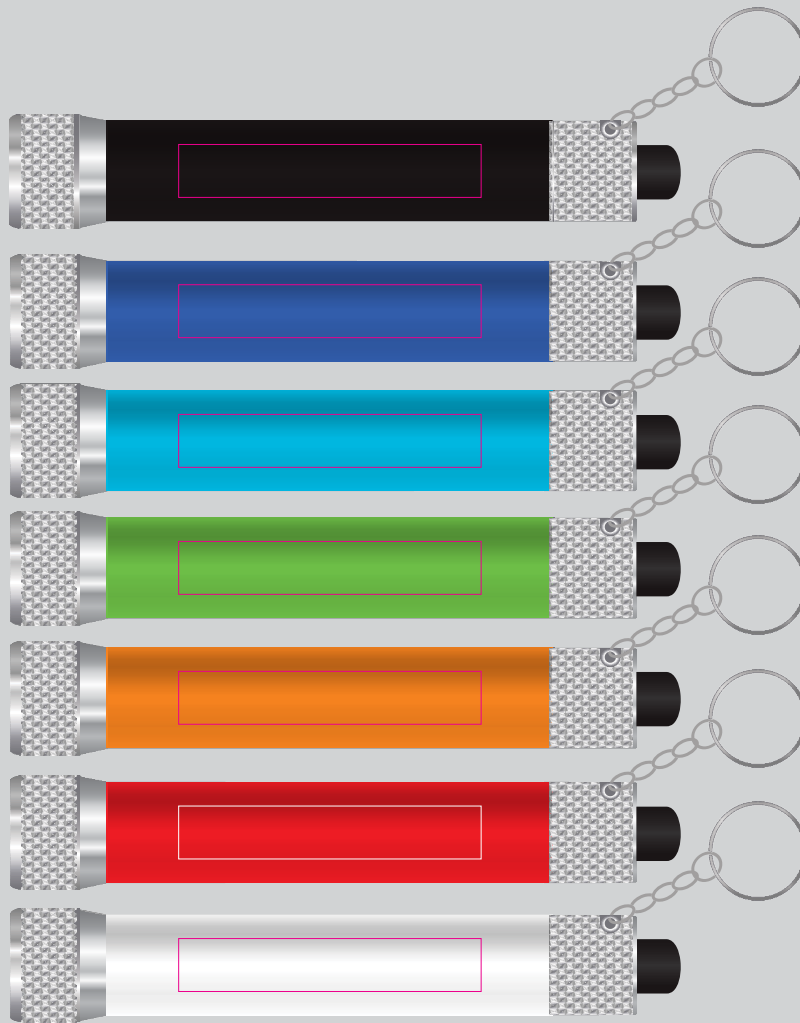

ARTWORK FOR APPROVAL

IMPORTANT: This drawing is for approximate print positional purposes only. It is not intended to be an exact scale or detailed representation of the product. Colour proofs are to be used as a guide only and not a true representation of true product or print colour. If item colours are important, order a sample from our current shipment.

Order #
Proof #1
Date 00/00/00

Product Code : LL4808
Description : Orion Torch
Item Colour/s : Black, Dark Blue, Light Blue, Green, Orange, Red, White
Quantity :
Decoration Type : Digital Direct
Print Colour

Direct digital designs are printed in CMYK.
Pantone colours will be produced in the closest CMYK colour match possible.

Maximum print area: 40mmL x 7mmH
Actual print size:

INTERNAL USE ONLY

INT:

QC Code:	New Pte # _____	Info:	Q: _____	Ctns: _____	Wt(kg): _____
PP:	Prt Int: _____	Prep:	S: _____	D: _____	
Rpt Ord:	Rpt Pte # _____	Cat:	E: _____	Ctns: _____	Wt(kg): _____
Split: Y/N	Mach: _____	U/P Int: _____	R/P Int: _____	R: _____	D: _____
Courier:					Total Wt(kg): _____