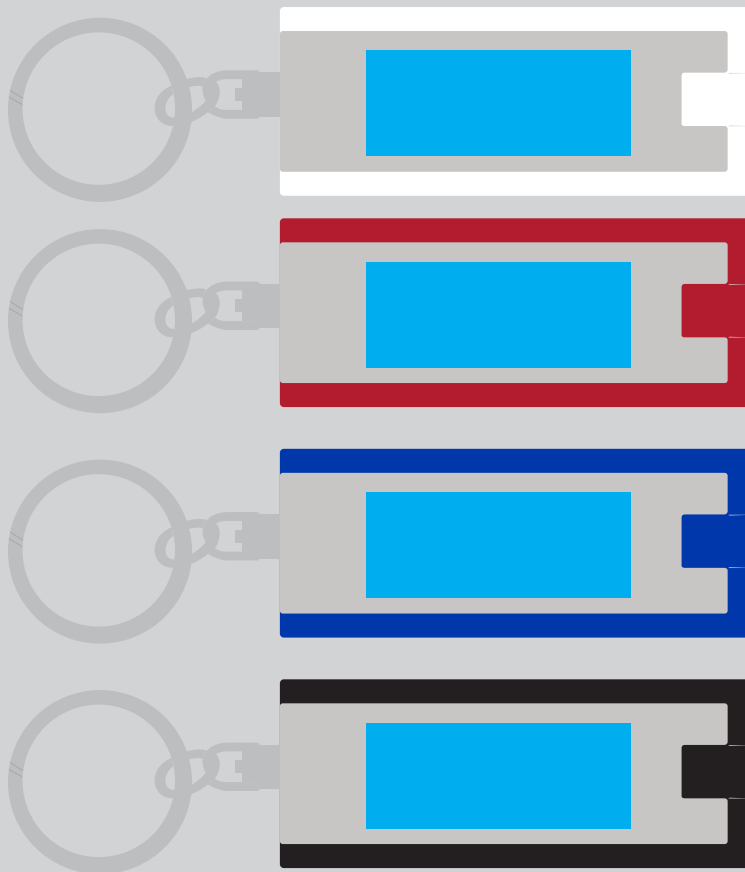

ARTWORK FOR APPROVAL

IMPORTANT: This drawing is for approximate print positional purposes only. It is not intended to be an exact scale or detailed representation of the product. Colour proofs are to be used as a guide only and not a true representation of true product or print colour. If item colours are important, order a sample from our current shipment.

Order #
Proof #1
Date 00/00/00

Product Code : LL470
Description : Rectangular Flashlight Keytag
Item Colour/s : Silver/Black, Silver/Blue, Silver/Red, Silver/White
Quantity :
Decoration Type : Digital Direct
Print Colour

DIGITAL DIRECT: This item is digitally printed in CMYK.

If pantone colour matching is important we require you to provide specific PMS colours, and we will produce closest CMYK colour match possible (to CP equivalent of coated pantone colours - perfect colour match not guaranteed). Vector art is required for colour matching. We are unable to edit colours in rasterized images. Print colours may be altered in appearance if placed on a strong colour background.