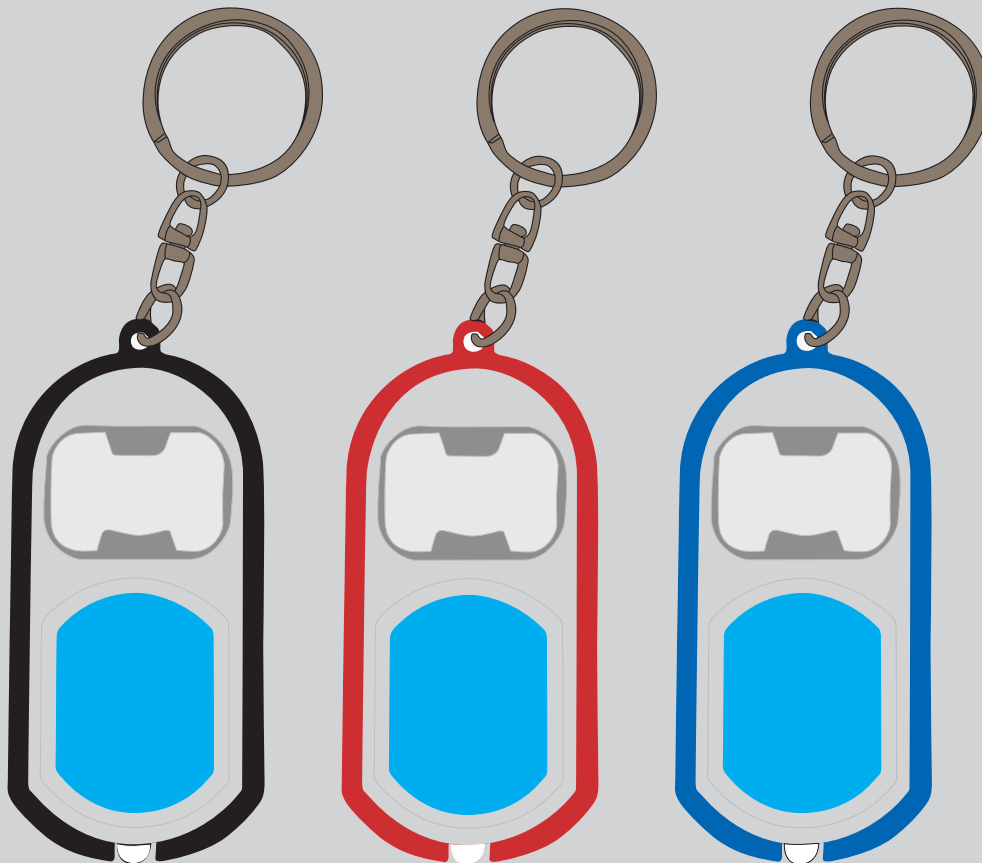

ARTWORK FOR APPROVAL

IMPORTANT: This drawing is for approximate print positional purposes only. It is not intended to be an exact scale or detailed representation of the product. Colour proofs are to be used as a guide only and not a true representation of true product or print colour. If item colours are important, order a sample from our current shipment.

Order #
Proof #1
Date 00/00/00

Product Code : LL4668
Description : Bottle Opener Keytag/Light
Item Colour/s : Silver/Black, Silver/Blue, Silver/Red
Quantity :
Decoration Type : Digital Direct
Print Colour

Maximum print area: 2mm from the edge approx. 20mmL x 28mmH
Actual print size:

INTERNAL USE ONLY

INT:

QC Code:	New Pte # _____	Info:	Q: _____	Ctns: _____	Wt(kg): _____
PP:	Prt Int: _____	Prep:	S: _____	D: _____	
Rpt Ord:	Rpt Pte # _____	Cat:	E: _____	Ctns: _____	Wt(kg): _____
Split: Y/N	Mach: _____	U/P Int: _____	R/P Int: _____	R: _____	D: _____
Courier:					Total Wt(kg): _____