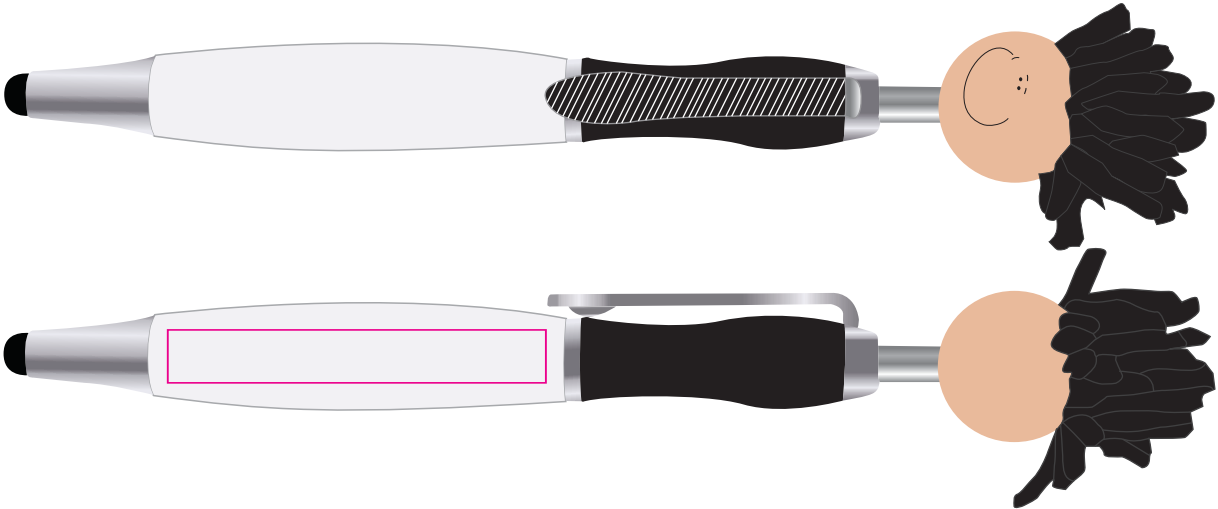

LL4600 - Mop Top Pen/Stylus - Black, Blue, Green, Orange, Pink or Red

Pad Print

Print Area: 50mmL x 7mmH  
Actual print size: xxmmL x xxmmH