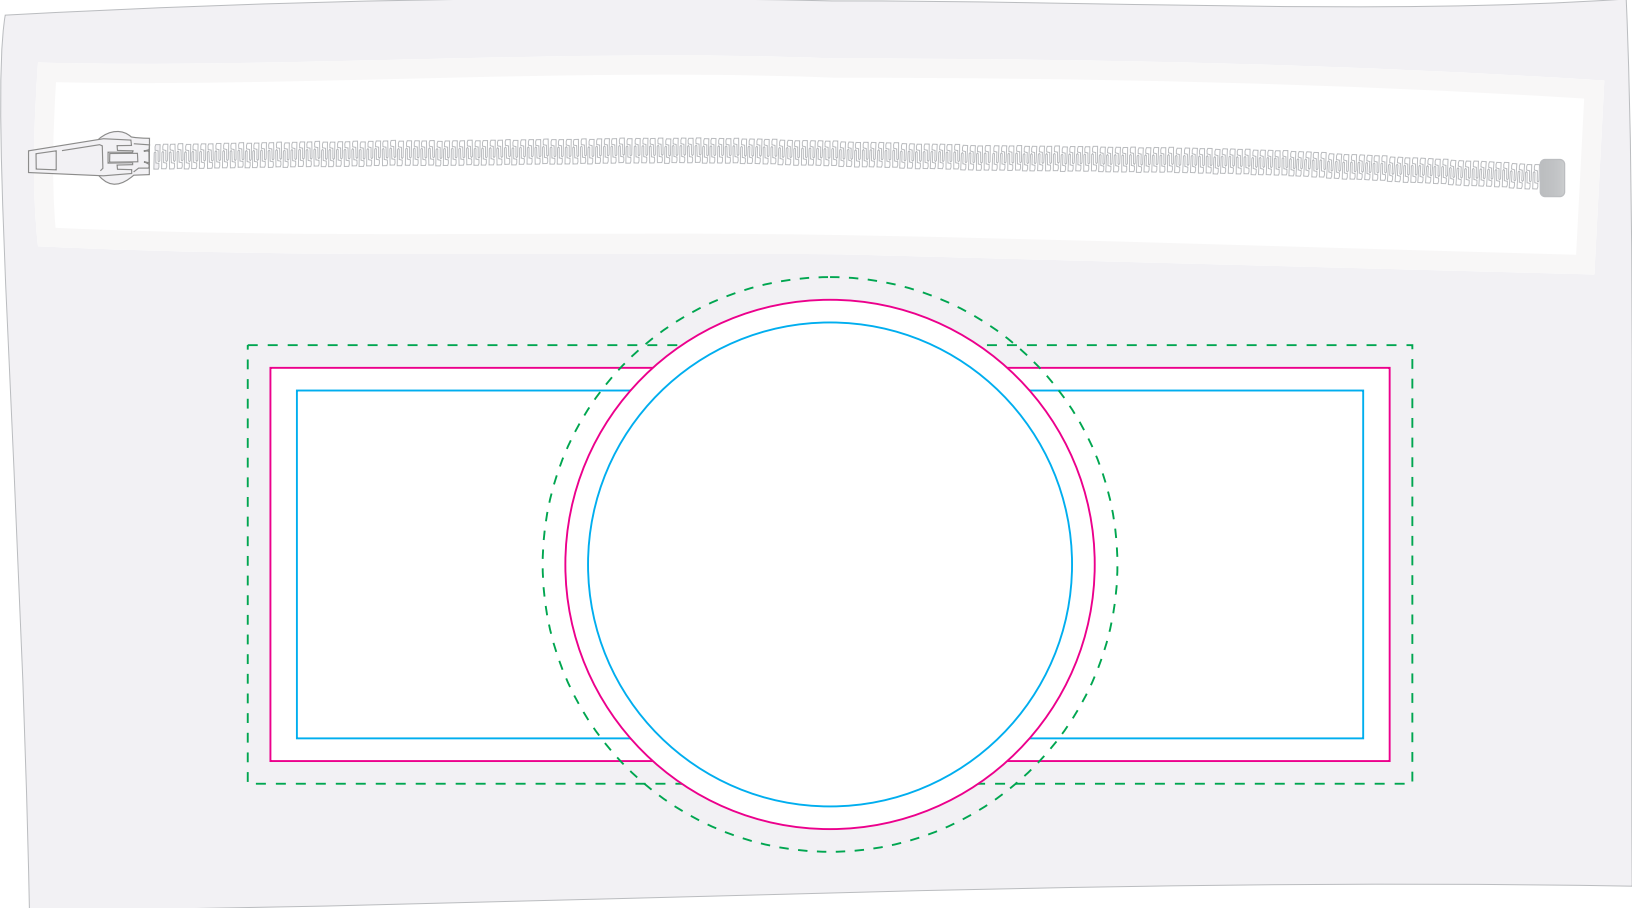

LL444 - Admire Pencil Case - Clear Front/White Back

Label 

Print Area: 70mm Diameter
Actual print size: xxmmL x xxmmH

Print Area: 148mmL x 52mmH
Actual print size: xxmmL x xxmmH

Max print area for copy & text 
Finished print area 
Bleed line 

LL444 - Admire Pencil Case - Clear Front/White Back

Screen Print PMS XXXc

Print Area: 180mmL x 60mmH
Actual print size: xxmmL x xxmmH

Finished print area 