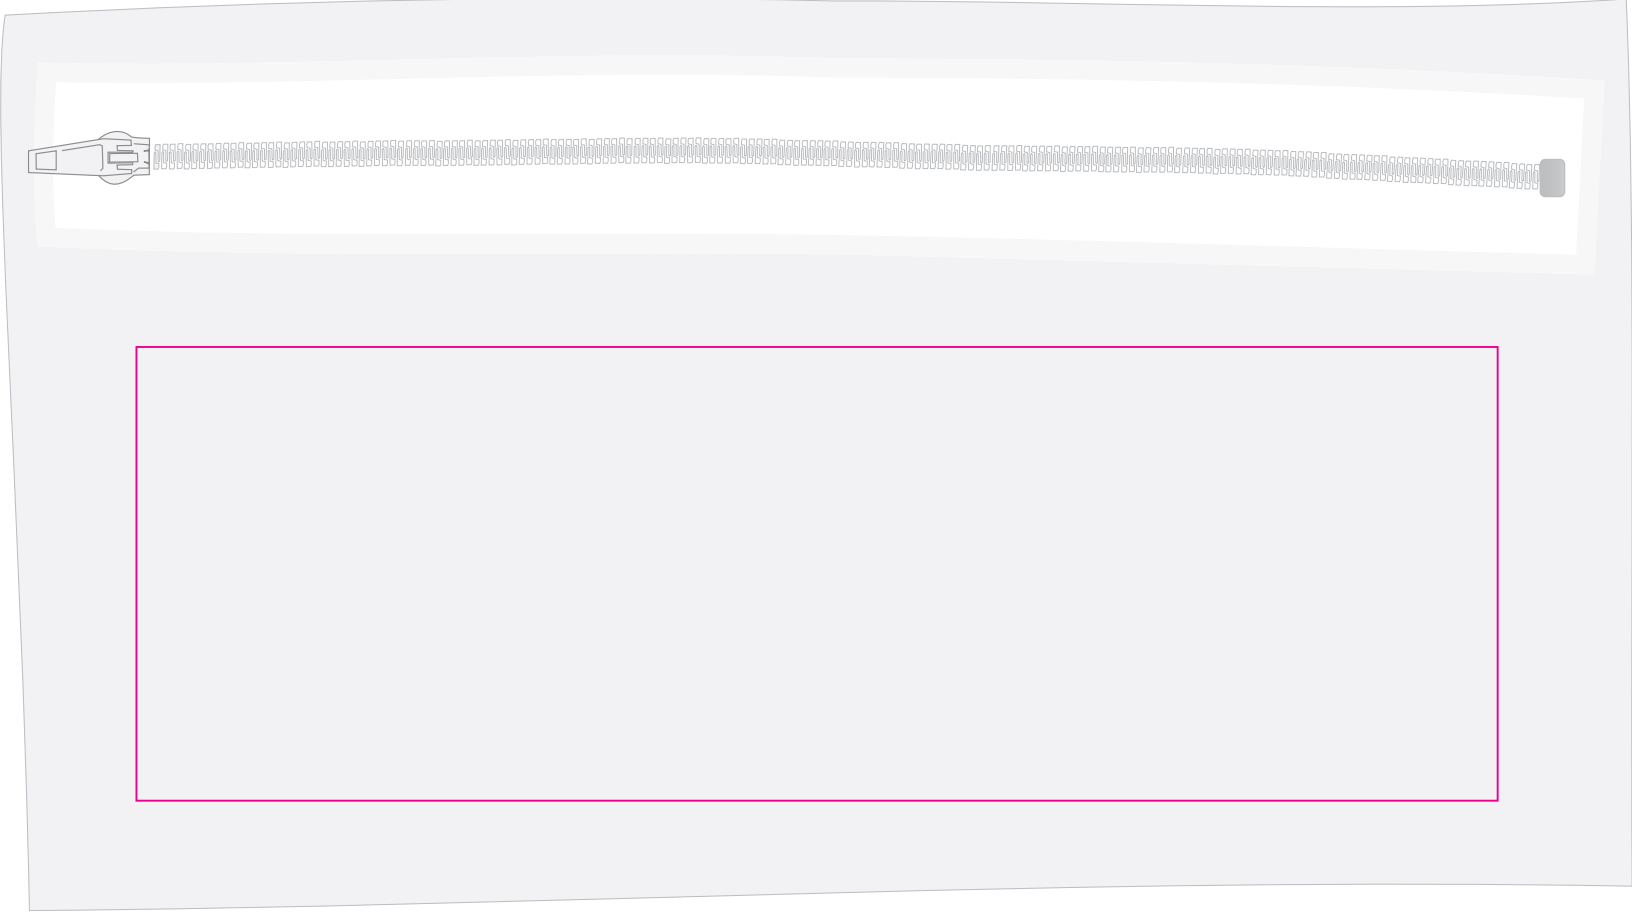

LL444 - Admire Pencil Case - Clear Front/White Back

Label 

Print Area: 70mm Diameter
Actual print size: xxmmL x xxmmH

Print Area: 148mmL x 52mmH
Actual print size: xxmmL x xxmmH

Max print area for copy & text 
Finished print area 
Bleed line 

LL444 - Admire Pencil Case - Clear Front/White Back

Screen Print PMS XXXc

Print Area: 180mmL x 60mmH
Actual print size: xxmmL x xxmmH

Finished print area 