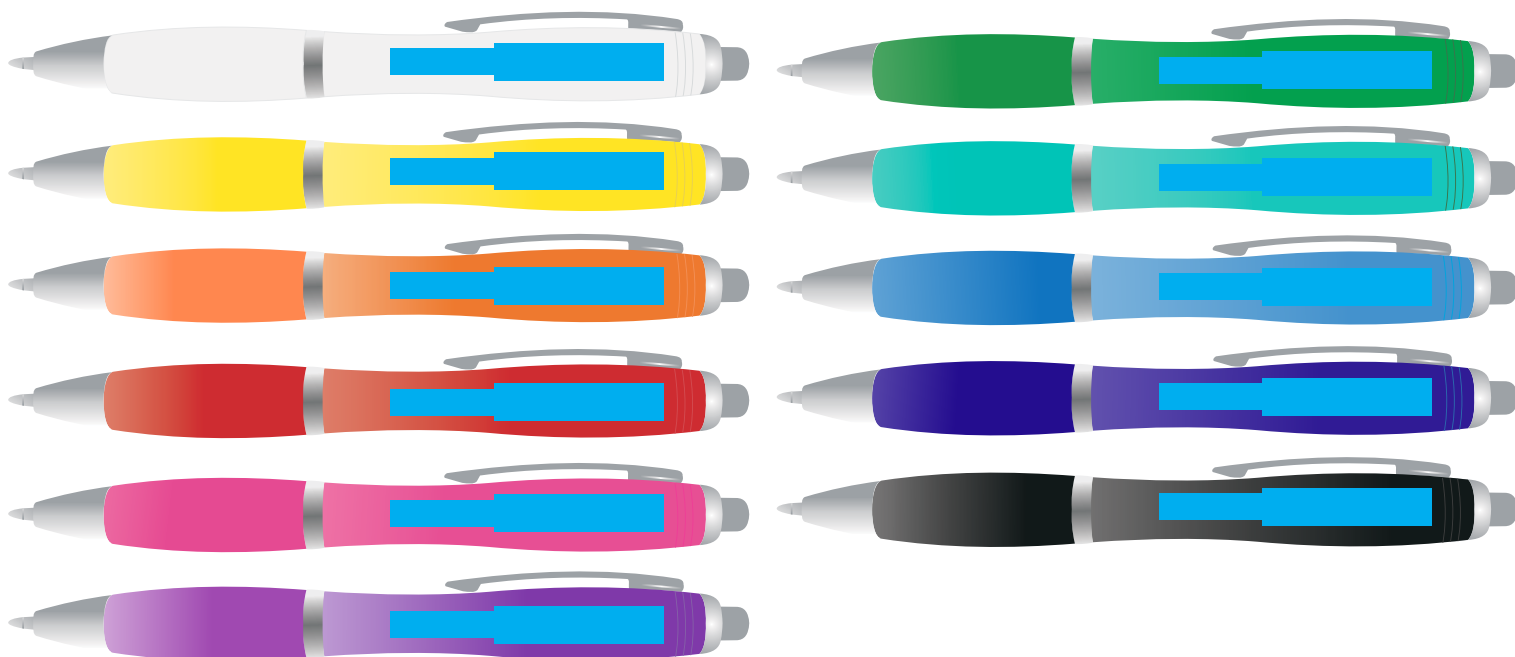

ARTWORK FOR APPROVAL

IMPORTANT: This drawing is for approximate print positional purposes only. It is not intended to be an exact scale or detailed representation of the product. Colour proofs are to be used as a guide only and not a true representation of true product or print colour. If item colours are important, order a sample from our current shipment.

Order #
Proof #1
Date 00/00/00

Product Code : LL433
Description : Viva Ballpoint Pen
Item Colour/s : White, Transparent Aqua, Transparent Charcoal, Transparent Dark Blue, Transparent Green, Transparent Hot Pink, Transparent Light Blue, Transparent Orange, Transparent Purple, Transparent Red, Transparent Yellow

Quantity :
Decoration Type: Digital Direct
Print Colour

DIGITAL DIRECT: This item is digitally printed in CMYK. If pantone colour matching is important we require you to provide specific PMS colours, and we will produce closest CMYK colour match possible (to CP equivalent of coated pantone colours - perfect colour match not guaranteed). Vector art is required for colour matching. We are unable to edit colours in rasterized images. Print colours may be altered in appearance if placed on a strong colour background.

BELOW IS 70% OF ACTUAL SIZE

Maximum print area: 50mmL x 5mmH or 32mmL x 7mmH
Actual print size:

PLEASE SEE NEXT PAGE...

INTERNAL USE ONLY

INT:

QC Code:	New Pte # _____	Info:	Q: _____	Ctns: _____	Wt(kg): _____
PP:	Prt Int: _____	Prep:	S: _____	D: _____	
Rpt Ord:	Rpt Pte # _____	Cat:	E: _____	Ctns: _____	Wt(kg): _____
Split: Y/N	Mach: _____	U/P Int: _____	R/P Int: _____	R: _____	D: _____
Courier:					Total Wt(kg): _____