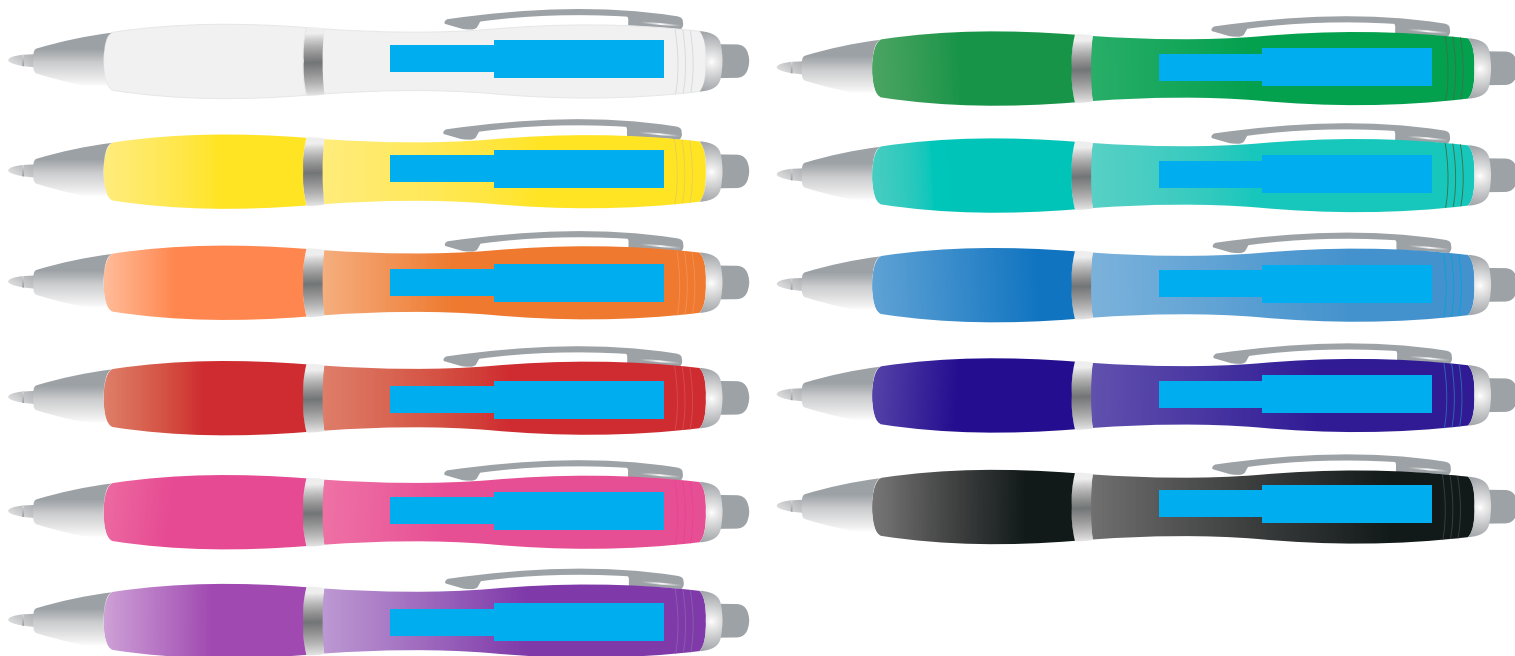

Order #
Proof #1
Date 00/00/00

Product Code : LL433
Description : Viva Ballpoint Pen
Item Colour/s : White, Transparent Aqua, Transparent Charcoal, Transparent Dark Blue, Transparent Green, Transparent Hot Pink, Transparent Light Blue, Transparent Orange, Transparent Purple, Transparent Red, Transparent Yellow

Pen to be packed in velvet pouch or supplied in bulk

BELOW IS 70% OF ACTUAL SIZE

Maximum print area: 50mmL x 5mmH or 32mmL x 7mmH
Actual print size:

PLEASE SEE NEXT PAGE...

INTERNAL USE ONLY

INT:

QC Code:	New Pte # _____	Info:	Q: _____	Ctns: _____	Wt(kg): _____
PP:	Prt Int: _____	Prep:	S: _____	D: _____	
Rpt Ord:	Rpt Pte # _____	Cat:	E: _____	Ctns: _____	Wt(kg): _____
Split: Y/N	Mach: _____	U/P Int: _____	R/P Int: _____	R: _____	D: _____
Courier:					Total Wt(kg): _____

Solid White

Transparent Yellow

Transparent Orange

Transparent Red

Transparent Pink

Transparent Purple

Transparent Dark Green

Transparent Aqua

Transparent Light Blue

Transparent Dark Blue

Transparent Charcoal

Maximum print area: 50mmL x 5mmH or 32mmL x 7mmH
Actual print size: