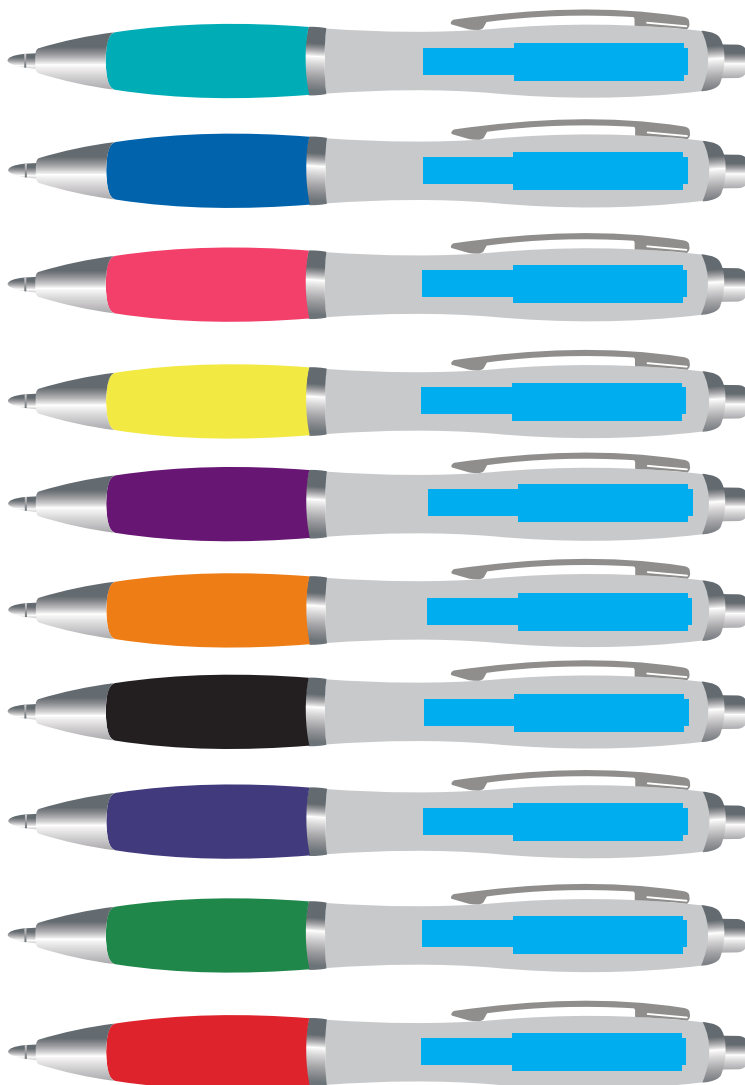

ARTWORK FOR APPROVAL

IMPORTANT: This drawing is for approximate print positional purposes only. It is not intended to be an exact scale or detailed representation of the product. Colour proofs are to be used as a guide only and not a true representation of true product or print colour. If item colours are important, order a sample from our current shipment.

Order #
Proof #1
Date 00/00/00

Product Code : LL432
Description : Concorde Ballpoint Pen
Item Colour/s : Silver/Purple, Silver/Orange, Silver/Black, Silver/Blue, Silver/Green
Silver/Red, Silver/Aqua, Silver/Light Blue, Silver/Hot Pink, Silver/Yellow

Quantity :
Decoration Type : Digital Direct
Print Colour

Please note:

Colour variation of grips may occur within the same shipment and is considered acceptable.

DIGITAL DIRECT: This item is digitally printed in CMYK.

If pantone colour matching is important we require you to provide specific PMS colours, and we will produce closest CMYK colour match possible (to CP equivalent of coated pantone colours - perfect colour match not guaranteed). Vector art is required for colour matching. We are unable to edit colours in rasterized images. Print colours may be altered in appearance if placed on a strong colour background.

Below showing at 70% of actual size

Maximum print area: 50mmL x 5mmH or 32mmL x 7mmH
Actual print size:

INTERNAL USE ONLY

INT:

QC Code:	New Pte # _____	Info:	Q: _____	Ctns: _____	Wt(kg): _____
PP:	Prt Int: _____	Prep:	S: _____	D: _____	
Rpt Ord:	Rpt Pte # _____	Cat:	E: _____	Ctns: _____	Wt(kg): _____
Split: Y/N	Mach: _____	U/P Int: _____	R/P Int: _____	R: _____	D: _____
Courier:					Total Wt(kg): _____