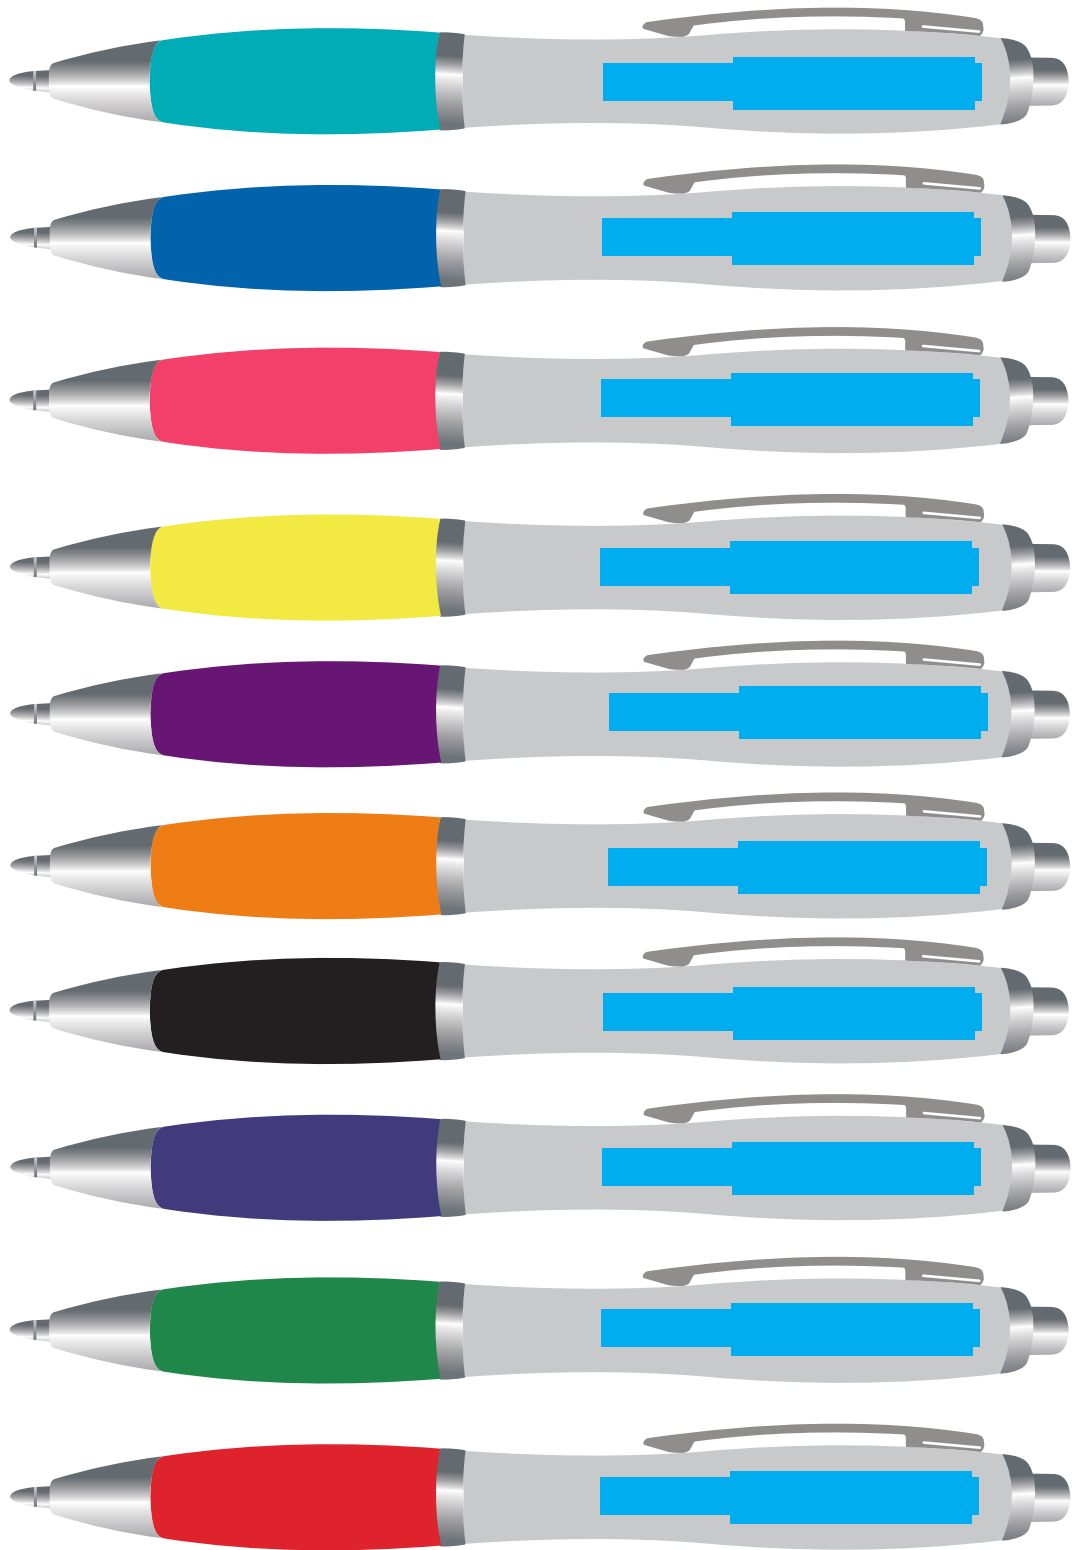

Order #  
Proof #1  
Date 00/00/00

**Product Code** : LL432  
**Description** : Concorde Ballpoint Pen  
**Item Colour/s** : Silver/Purple, Silver/Orange, Silver/Black, Silver/Blue, Silver/Green  
Silver/Red, Silver/Aqua, Silver/Light Blue, Silver/Hot Pink, Silver/Yellow

**Quantity** :  
**Decoration Type** : Digital Direct  
**Print Colour**

**Please note:**

Colour variation of grips may occur within the same shipment and is considered acceptable.

**DIGITAL DIRECT:** This item is digitally printed in CMYK.

**Below showing at 70% of actual size**

Maximum print area: 50mmL x 5mmH or 32mmL x 7mmH  
Actual print size:

**INTERNAL USE ONLY**

**INT:**

QC Code:	New Pte # _____	Info:	Q: _____	Ctns: _____	Wt(kg): _____
PP:	Prt Int: _____	Prep:	S: _____	D: _____	
Rpt Ord:	Rpt Pte # _____	Cat:	E: _____	Ctns: _____	Wt(kg): _____
Split: Y/N	Mach: _____	U/P Int: _____	R/P Int: _____	R: _____	D: _____
Courier:					Total Wt(kg): _____