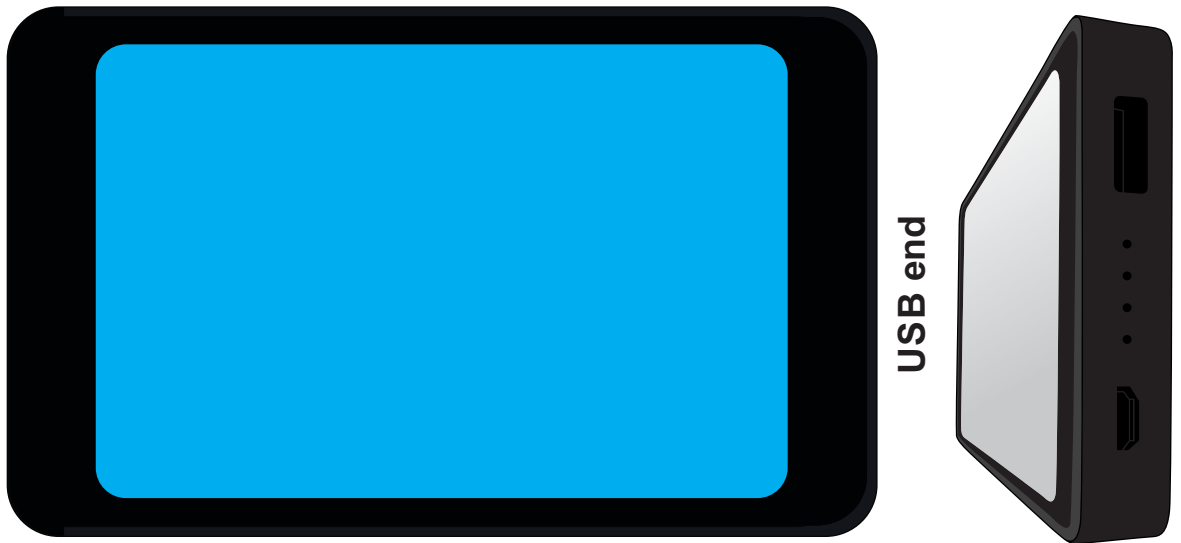

ARTWORK FOR APPROVAL

IMPORTANT: This drawing is for approximate print positional purposes only. It is not intended to be an exact scale or detailed representation of the product. Colour proofs are to be used as a guide only and not a true representation of true product or print colour. If item colours are important, order a sample from our current shipment.

Order #
Proof #1
Date 00/00/00

Product Code : LL4000
Description : Vivid Full Panel Light Up Power Bank
Item Colour/s : Black
Quantity :
Decoration Type : Digital Direct (powerbank) + Standard Label (box)
Print Colour

Please note: This item is digitally printed in CMYK. If pantone colour matching is important we require you to provide specific PMS colours, and we will produce closest CMYK colour match possible (to CP equivalent of coated pantone colours - perfect colour match not guaranteed). Vector art is required for colour matching. We are unable to edit colours in rasterized images. Print colours may be altered in appearance if placed on a strong colour background.

Standard Inclusions

☒ Micro USB Cable

Card Size: 113mmL x 69mmH
Maximum print area: 91.5mmL x 60mmH
Actual print size:

INTERNAL USE ONLY

INT:

QC Code:	New Pte # _____	Info:	Q: _____	Ctns: _____	Wt(kg): _____
PP:	Prt Int: _____	Prep:	S: _____	D: _____	
Rpt Ord:	Rpt Pte # _____	Cat:	E: _____	Ctns: _____	Wt(kg): _____
Split: Y/N	Mach: _____	U/P Int: _____	R/P Int: _____	R: _____	D: _____
Courier:					Total Wt(kg): _____