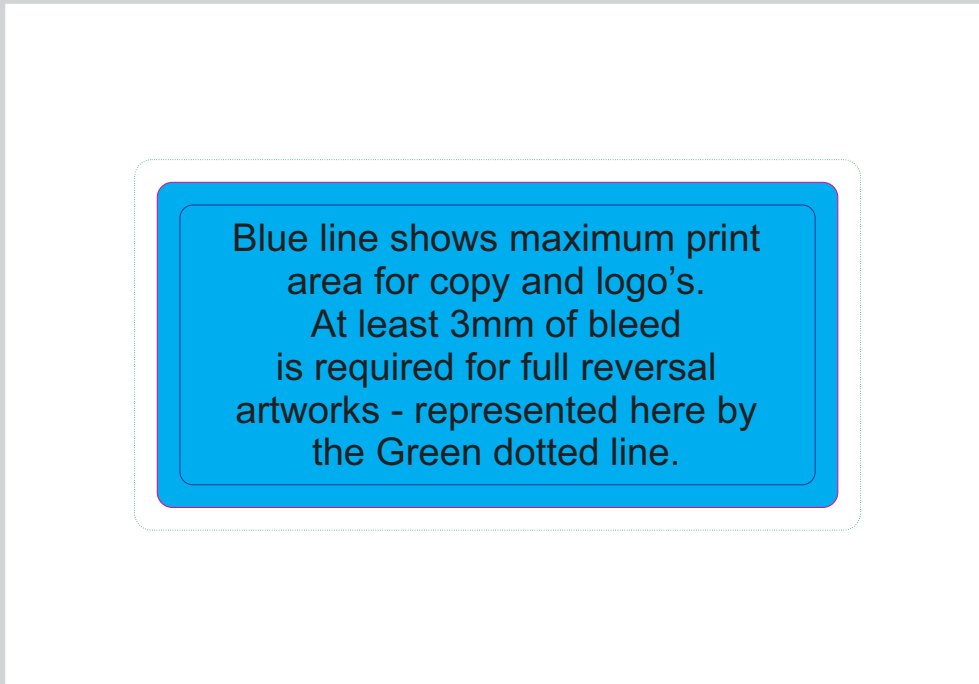

Standard Inclusions

Micro USB Cable 

Card Size: 113mmL x 69mmH
Maximum print area: 91.5mmL x 60mmH
Actual print size:

INTERNAL USE ONLY

INT:

QC Code:	New Pte # _____	Info:	Q: _____	Ctns: _____	Wt(kg): _____
PP:	Prt Int: _____	Prep:	S: _____	D: _____	
Rpt Ord:	Rpt Pte # _____	Cat:	E: _____	Ctns: _____	Wt(kg): _____
Split: Y/N	Mach: _____	U/P Int: _____	R/P Int: _____	R: _____	D: _____
Courier:					Total Wt(kg): _____

Important: Labels are applied by hand and although the greatest care is taken label positioning cannot be guaranteed across the entire order.

White gift box to be supplied with a standard label applied

Maximum label size: 90mmL x 43mmH

Printed on white label.

Pink border shows max label size and is not printed