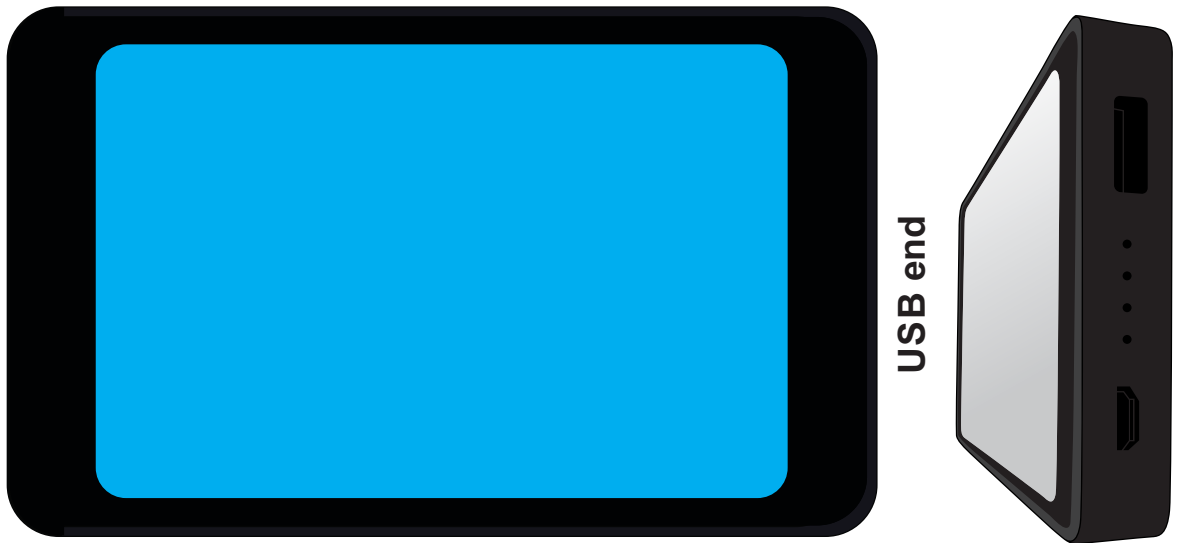

Order #  
Proof #1  
Date 00/00/00

Product Code : LL4000  
Description : Vivid Full Panel Light Up Power Bank  
Item Colour/s : Black  
Quantity :  
Decoration Type : Digital Direct  
Print Colour

**Please note:** This item is digitally printed in CMYK. If pantone colour matching is important we require you to provide specific PMS colours, and we will produce closest CMYK colour match possible (to CP equivalent of coated pantone colours - perfect colour match not guaranteed). Vector art is required for colour matching. We are unable to edit colours in rasterized images. Print colours may be altered in appearance if placed on a strong colour background.

**Standard Inclusions**

Micro USB Cable 

Card Size: 113mmL x 69mmH  
Maximum print area: 91.5mmL x 60mmH  
Actual print size: