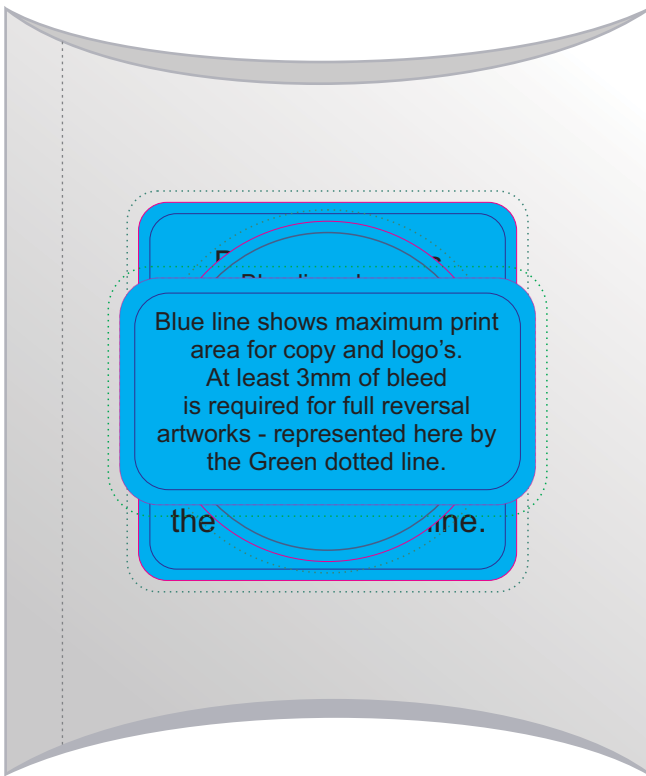

Order #
Proof #1
Date 00/00/00

Product Code : LL3947
Description : Assorted Colour Choc Buttons in Pillow Pack
Item Colour/s : Clear/Assorted
Quantity :
Decoration Type : Standard Label
Print Colour : **Fill - Assorted Colour Choc Buttons**

Please note: Labels are digitally printed in CMYK.

If pantone colour matching is important we require you to provide specific PMS colours, and we will produce closest CMYK colour match possible (to CP equivalent of coated pantone colours - perfect colour match not guaranteed). Vector art is required for colour matching. We are unable to edit colours in rasterized images. Print colours may be altered in appearance if placed on a strong colour background. Design position cannot be guaranteed across the entire order, some movement does occur during printing

Important: Labels are applied by hand and although the greatest care is taken label positioning cannot be guaranteed across the entire order.

Blue line shows maximum print area for copy and logo's.
 At least 3mm of bleed is required for full reversal artworks - represented here by the Green dotted line.

Maximum label size: 50mmL x 50mmH or 55mmL x 30mmH or 45mm Diameter
 Actual print size:
 Printed on white label.
 Pink border shows max label size and is not printed

STATUTORY INGREDIENTS LABEL
 Label Size: 33mmL x 33mmH White label with black print adhered to the back of the pillow packs.