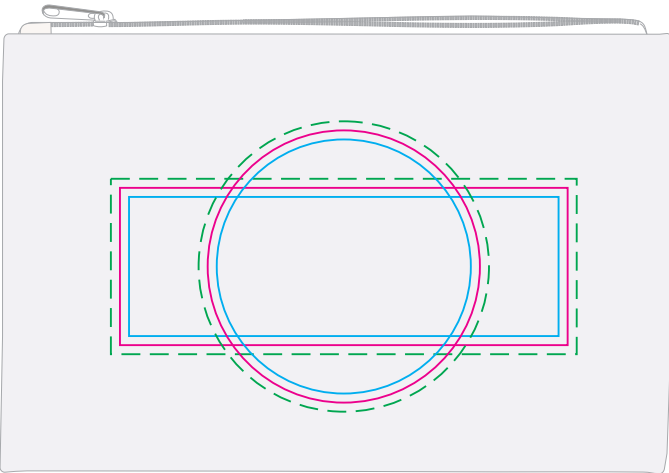

**LL3564 - Treasure Pencil Case -** Transparent Blue, Transparent Green, Transparent Red, White

Screen Print  PMS XXXc

Label 

ITEM AT 40%

**Screen Print**  
Print Area: 169mmL x 90mmH  
Actual print size: xxmmL x xxmmH

Finished Screen print area 

**Label**  
Print Area: 90mm Diameter  
Actual print size: xxmmL x xxmmH

Print Area: 148mmL x 52mmH  
Actual print size: xxmmL x xxmmH

Max print area for copy & text   
Finished print area   
Bleed line 

Screen Print  PMS  
XXXc

**Screen Print**  
Print Area: 169mmL x 90mmH  
Actual print size: xxmmL x xxmmH

Finished Screen print area 

Label 

**Label**  
Print Area: 90mm Diameter  
Actual print size: xxmmL x xxmmH

Print Area: 148mmL x 52mmH  
Actual print size: xxmmL x xxmmH

Max print area for copy & text   
Finished print area   
Bleed line 