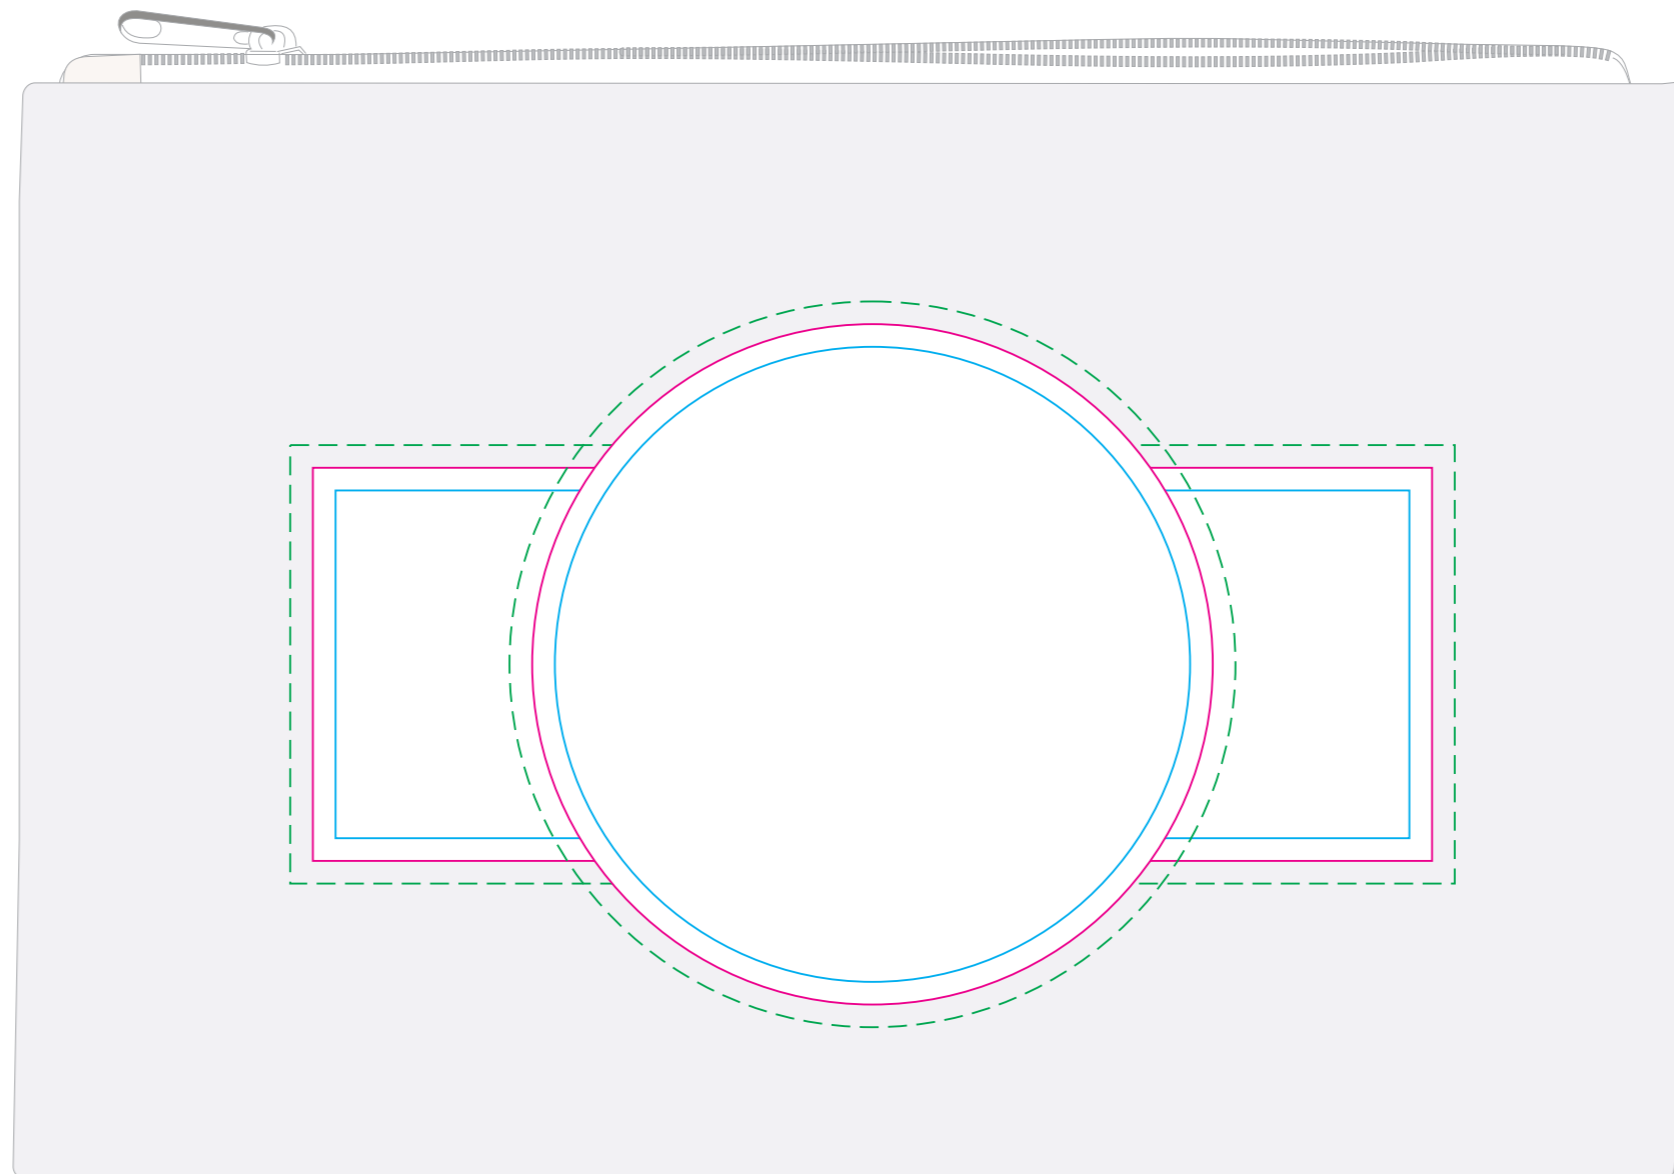

**LL3564 - Treasure Pencil Case -** Transparent Blue, Transparent Green, Transparent Red, White

Screen Print  PMS XXXc

Label 

ITEM AT 40%

**Screen Print**  
Print Area: 169mmL x 90mmH  
Actual print size: xxmmL x xxmmH

Finished Screen print area 

**Label**  
Print Area: 90mm Diameter  
Actual print size: xxmmL x xxmmH

Print Area: 148mmL x 52mmH  
Actual print size: xxmmL x xxmmH

Max print area for copy & text   
Finished print area   
Bleed line 

Screen Print  PMS  
XXXc

**Screen Print**  
Print Area: 169mmL x 90mmH  
Actual print size: xxmmL x xxmmH

Finished Screen print area 

Label 

**Label**  
Print Area: 90mm Diameter  
Actual print size: xxmmL x xxmmH

Print Area: 148mmL x 52mmH  
Actual print size: xxmmL x xxmmH

Max print area for copy & text   
Finished print area   
Bleed line 