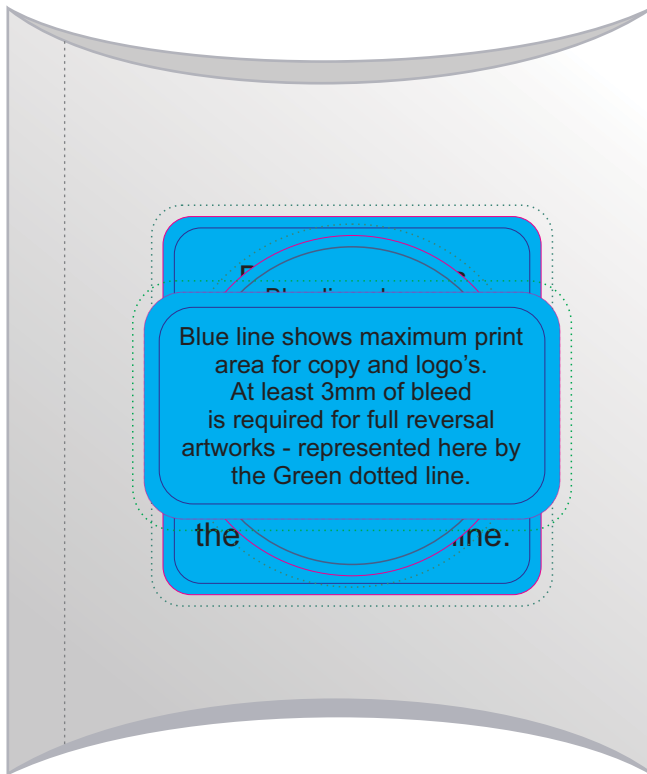

Order #
Proof #1
Date 00/00/00

Product Code : LL33015
Description : M&M's in Pillow Pack
Item Colour/s : Clear/Assorted
Quantity :
Decoration Type : Standard Label
Print Colour

IMPORTANT

Some chipping/break up of M&M's is unavoidable and considered acceptable.

Fill - M&M's

Please note: Labels are digitally printed in CMYK.

If pantone colour matching is important we require you to provide specific PMS colours, and we will produce closest CMYK colour match possible (to CP equivalent of coated pantone colours - perfect colour match not guaranteed). Vector art is required for colour matching. We are unable to edit colours in rasterized images. Print colours may be altered in appearance if placed on a strong colour background. Design position cannot be guaranteed across the entire order, some movement does occur during printing

Important: Labels are applied by hand and although the greatest care is taken label positioning cannot be guaranteed across the entire order.

**STATUTORY INGREDIENTS LABEL
PLEASE CHECK YOUR DETAILS BELOW**

Label Size: 33mmL x 33mmH White label with black print (including your distributor details) adhered to the back of the pillow packs.

Maximum label size: 50mmL x 50mmH or 55mmL x 30mmH or 45mm Diameter
Actual print size:
Printed on white label.
Pink border shows max label size and is not printed