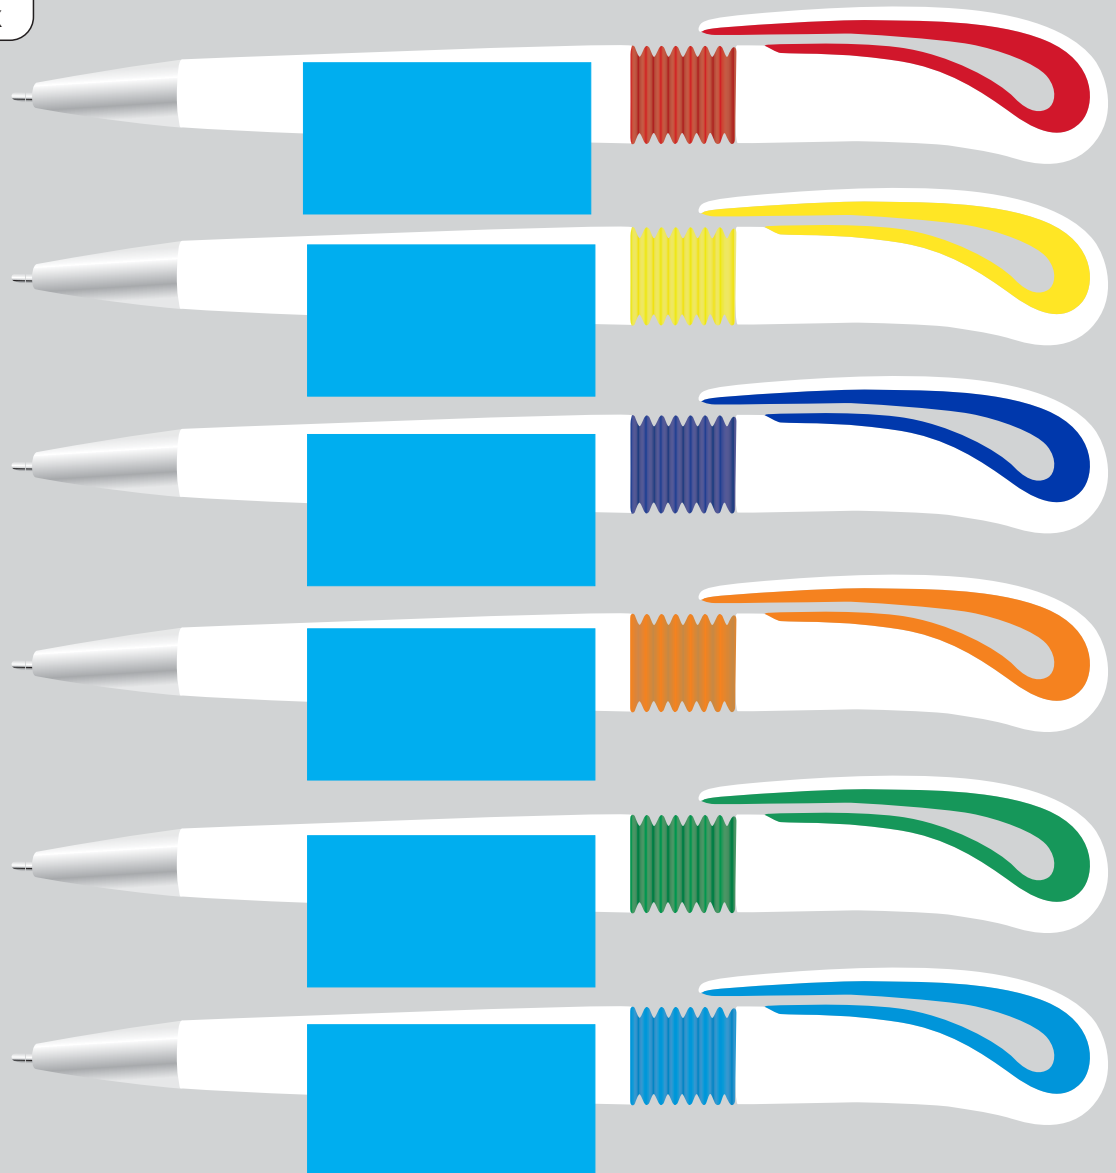

Order #  
 Proof #1  
 Date 00/00/00

Product Code : LL3295  
 Description : Hook Ballpoint Pen  
 Item Colour/s : White/Dark Blue, White/Green, White/Light Blue, White/Red, White/Orange, White/Yellow  
 Quantity :  
 Decoration Type : Roll Print  
 Print Colour

### PLEASE NOTE

The barrel on this pen twists therefore exact design positioning cannot be guaranteed

Pen to be packed in velvet pouch or supplied in bulk

Maximum print area: 38mmL x 20mmH  
 Actual print size: