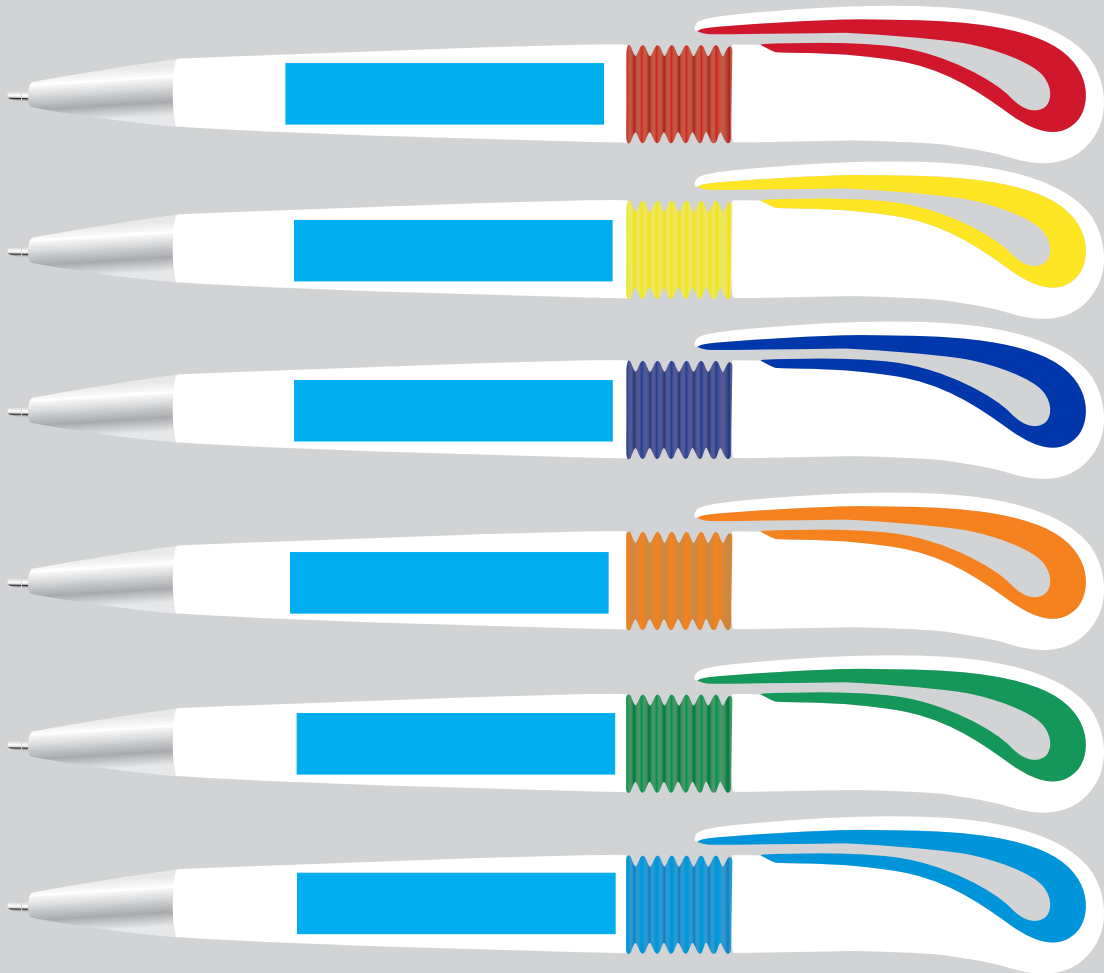

ARTWORK FOR APPROVAL

IMPORTANT: This drawing is for approximate print positional purposes only. It is not intended to be an exact scale or detailed representation of the product. Colour proofs are to be used as a guide only and not a true representation of true product or print colour. If item colours are important, order a sample from our current shipment.

Order #
Proof #1
Date 00/00/00

Product Code : LL3295
Description : Hook Ballpoint Pen
Item Colour/s : White/Dark Blue, White/Green, White/Light Blue, White/Red, White/Orange, White/Yellow
Quantity :
Decoration Type : Pad
Print Colour

PLEASE NOTE

The barrel on this pen twists therefore exact design positioning cannot be guaranteed

Maximum print area: Barrel: 42mmL x 8mmH or Clip 28mmL x 5mmH
Actual print size:

PLEASE SEE NEXT PAGE...

INTERNAL USE ONLY

Maximum print area: Barrel: 42mmL x 8mmH or Clip 28mmL x 5mmH
Actual print size:

Pen to be packed in velvet pouch
or supplied in bulk