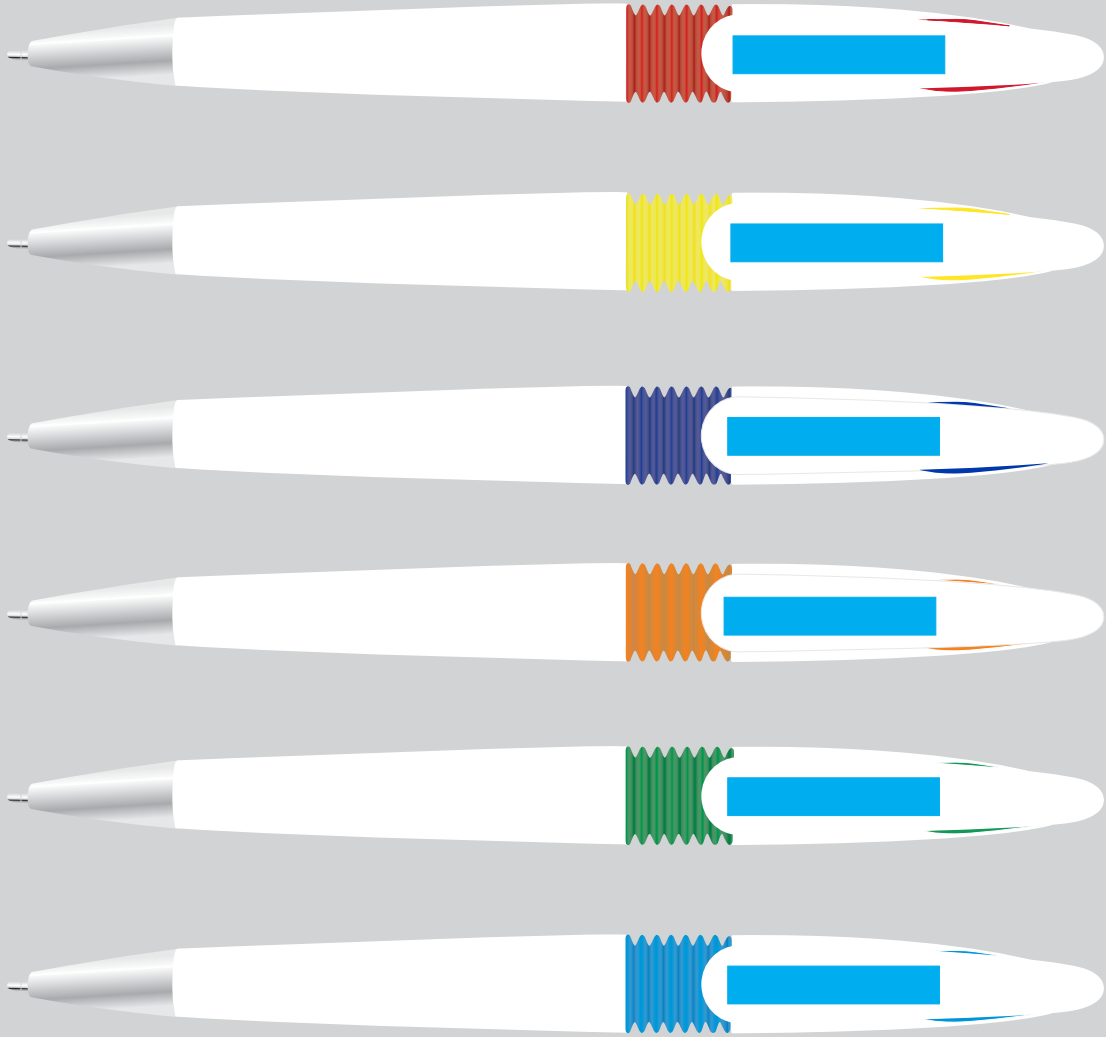

Order #
Proof #1
Date 00/00/00

Product Code : LL3295
Description : Hook Ballpoint Pen
Item Colour/s : White/Dark Blue, White/Green, White/Light Blue, White/Red, White/Orange, White/Yellow
Quantity :
Decoration Type : Pad
Print Colour

PLEASE NOTE

The barrel on this pen twists therefore exact design positioning cannot be guaranteed

Maximum print area: Barrel: 42mmL x 8mmH or Clip 28mmL x 5mmH
Actual print size:

PLEASE SEE NEXT PAGE...

INTERNAL USE ONLY

Maximum print area: Barrel: 42mmL x 8mmH or Clip 28mmL x 5mmH
Actual print size:

Pen to be packed in velvet pouch
or supplied in bulk