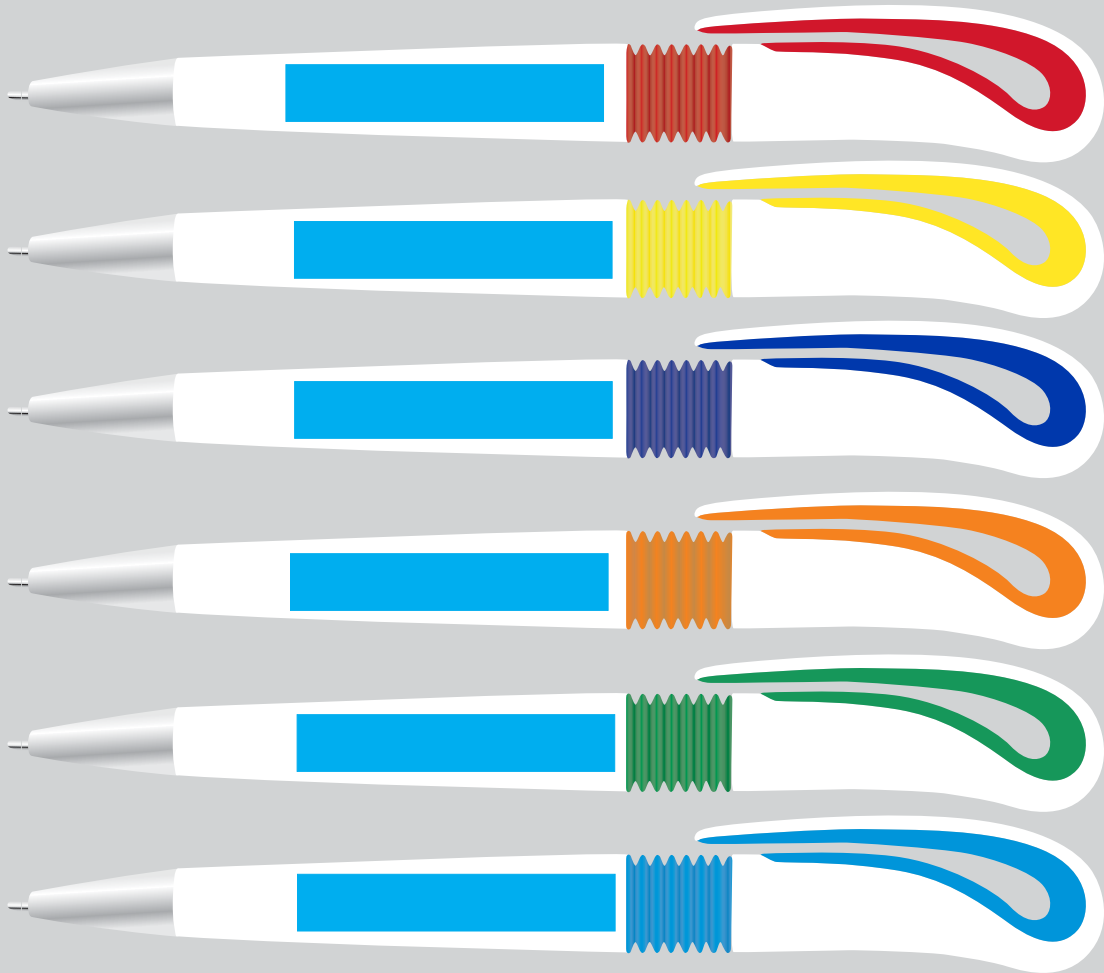

Order #
Proof #1
Date 00/00/00

Product Code : LL3295
Description : Hook Ballpoint Pen
Item Colour/s : White/Dark Blue, White/Green, White/Light Blue, White/Red, White/Orange, White/Yellow

Quantity :
Decoration Type : Digital Direct
Print Colour

DIGITAL DIRECT: This item is digitally printed in CMYK.

If pantone colour matching is important we require you to provide specific PMS colours, and we will produce closest CMYK colour match possible (to CP equivalent of coated pantone colours - perfect colour match not guaranteed). Vector art is required for colour matching. We are unable to edit colours in rasterized images. Print colours may be altered in appearance if placed on a strong colour background.

PLEASE NOTE

The barrel on this pen twists therefore exact design positioning cannot be guaranteed

Maximum print area: Barrel: 42mmL x 7.5mmH or Clip 28mmL x 5mmH
Actual print size:

PLEASE SEE NEXT PAGE...