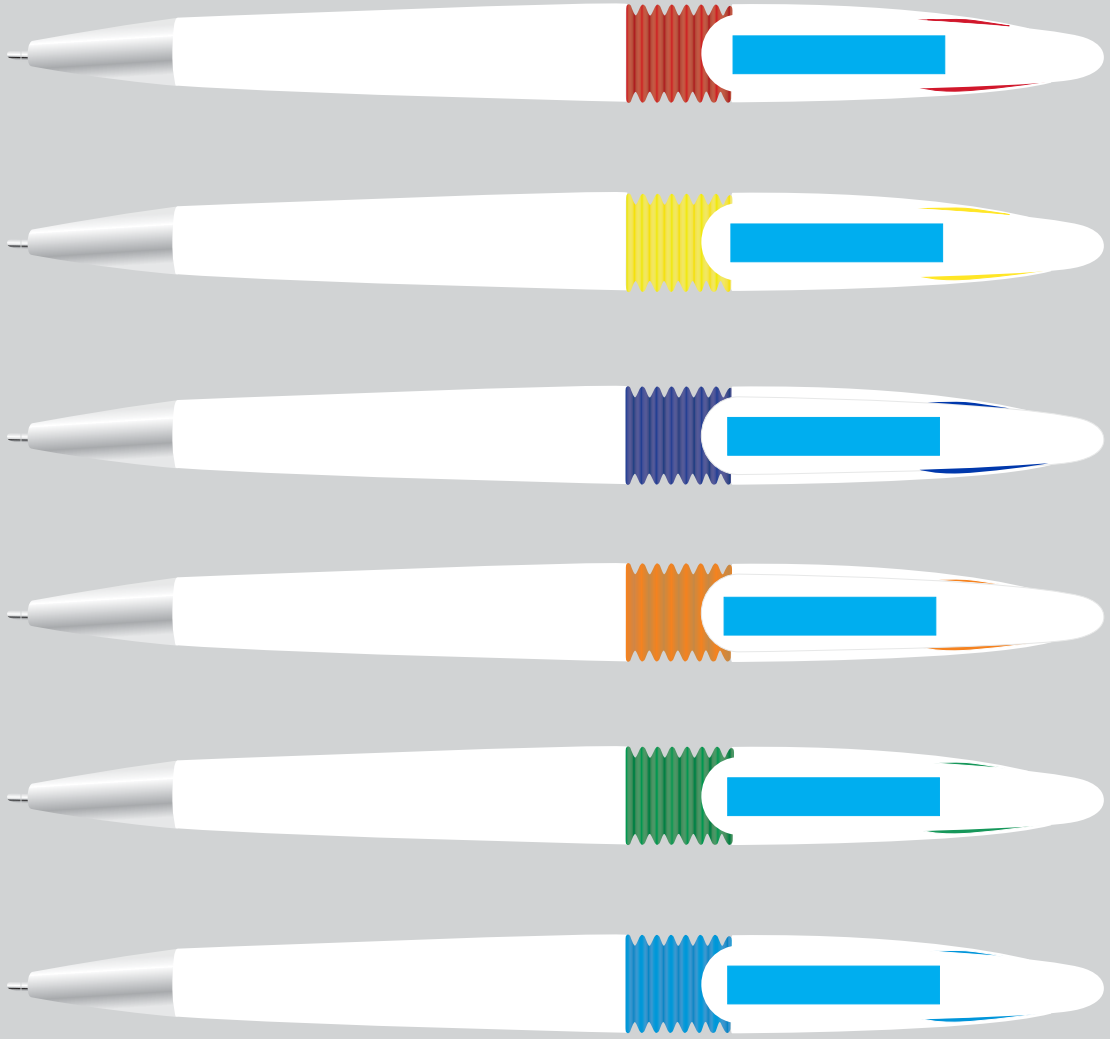

Order #
Proof #1
Date 00/00/00

Product Code : LL3295
Description : Hook Ballpoint Pen
Item Colour/s : White/Dark Blue, White/Green, White/Light Blue, White/Red, White/Orange, White/Yellow

Quantity :
Decoration Type : Digital Direct
Print Colour

PLEASE NOTE

The barrel on this pen twists therefore exact design positioning cannot be guaranteed

Maximum print area: Barrel: 42mmL x 7.5mmH or Clip 28mmL x 5mmH
Actual print size:

PLEASE SEE NEXT PAGE...

Maximum print area: Barrel: 42mmL x 7.5mmH or Clip 28mmL x 5mmH
Actual print size: