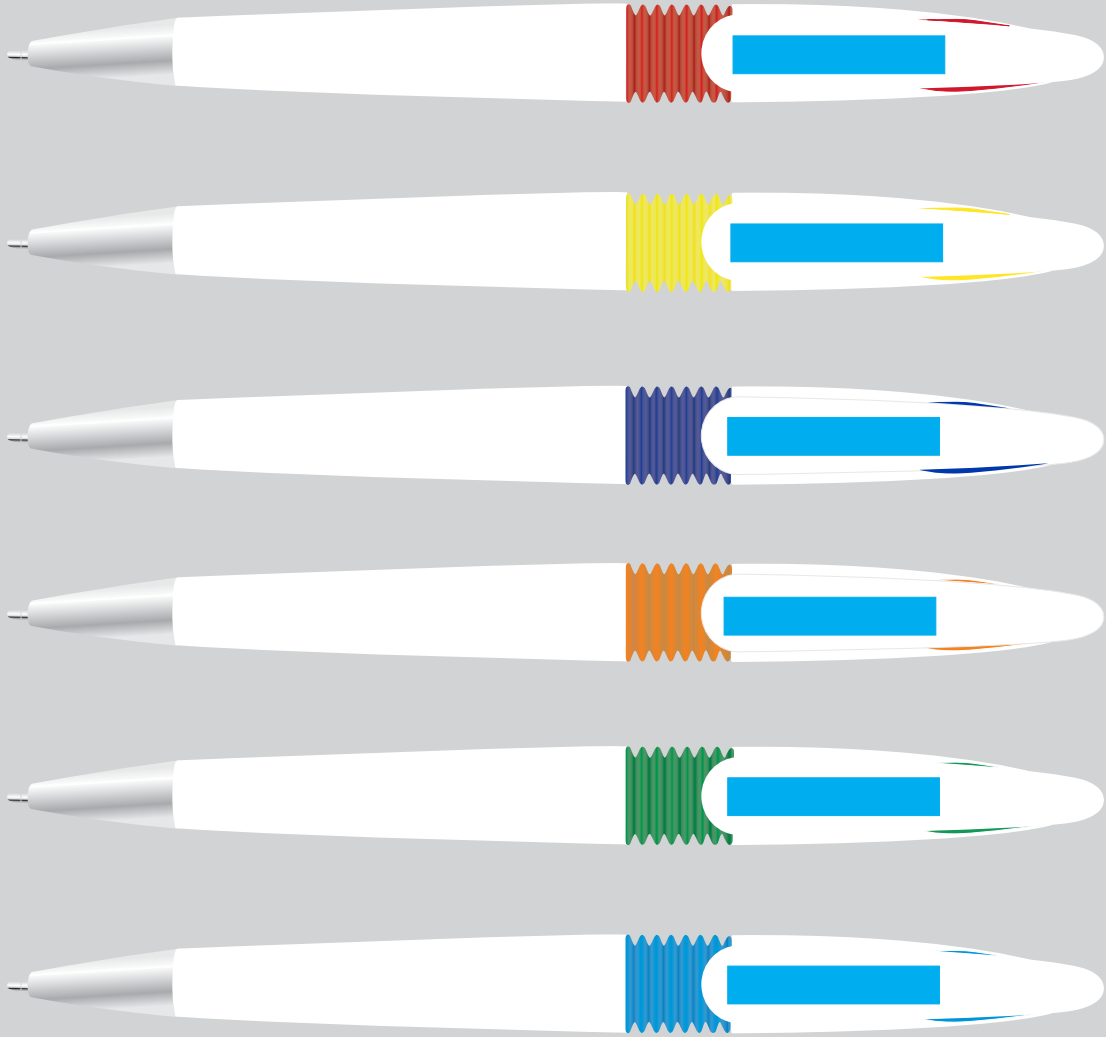

Order #
Proof #1
Date 00/00/00

Product Code : LL3295
Description : Hook Ballpoint Pen
Item Colour/s : White/Dark Blue, White/Green, White/Light Blue, White/Red, White/Orange, White/Yellow
Quantity :
Decoration Type : Digital Direct
Print Colour :

PLEASE NOTE

The barrel on this pen twists therefore exact design positioning cannot be guaranteed

Maximum print area: Barrel: 42mmL x 8mmH or Clip 28mmL x 5mmH
 Actual print size:

PLEASE SEE NEXT PAGE...

Maximum print area: Barrel: 42mmL x 8mmH or Clip 28mmL x 5mmH
Actual print size:

Pen to be packed in velvet pouch
or supplied in bulk