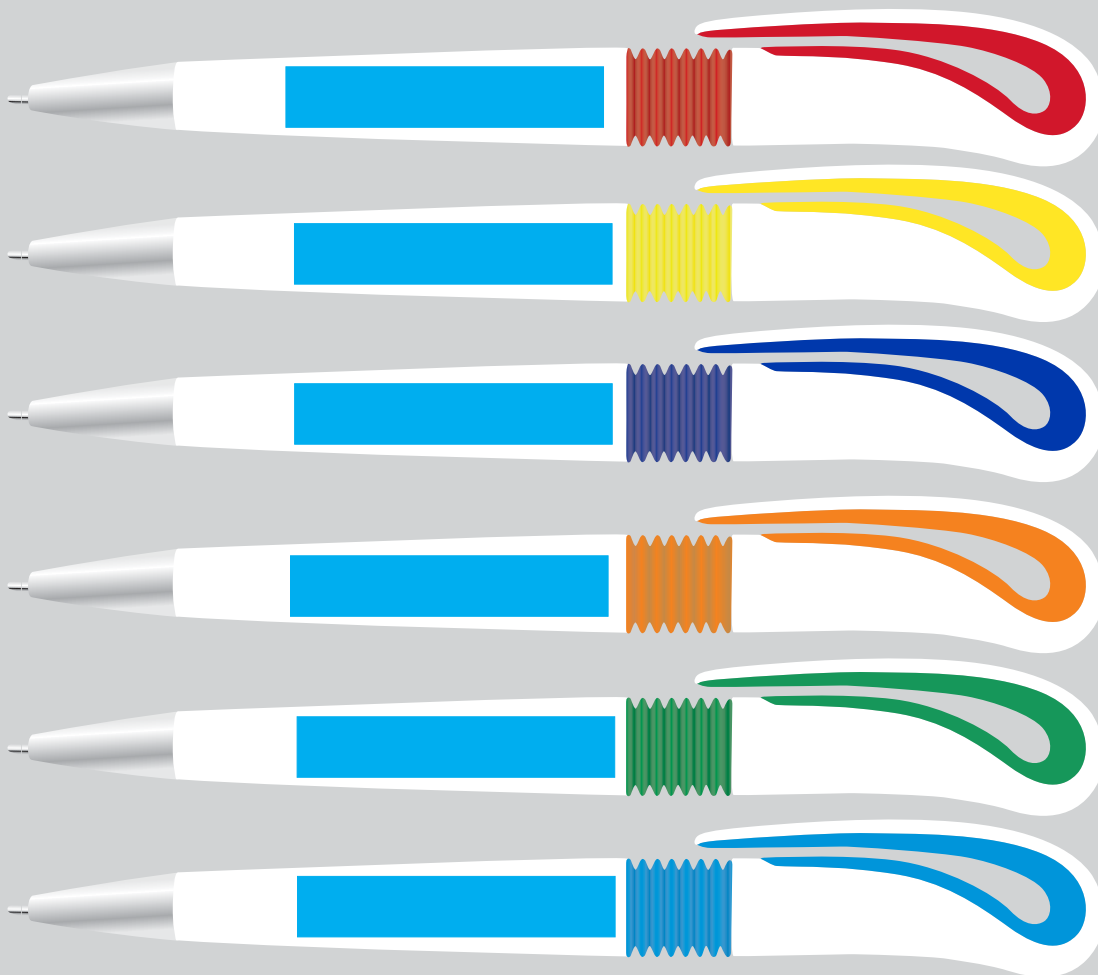

Order #
Proof #1
Date 00/00/00

Product Code : LL3295
Description : Hook Ballpoint Pen
Item Colour/s : White/Dark Blue, White/Green, White/Light Blue, White/Red, White/Orange, White/Yellow
Quantity :
Decoration Type : Digital Direct
Print Colour :

DIGITAL DIRECT: This item is digitally printed in CMYK.

If pantone colour matching is important we require you to provide specific PMS colours, and we will produce closest CMYK colour match possible (to CP equivalent of coated pantone colours - perfect colour match not guaranteed). Vector art is required for colour matching. We are unable to edit colours in rasterized images. Print colours may be altered in appearance if placed on a strong colour background.

PLEASE NOTE

The barrel on this pen twists therefore exact design positioning cannot be guaranteed

Maximum print area: Barrel: 42mmL x 8mmH or Clip 28mmL x 5mmH
 Actual print size:

PLEASE SEE NEXT PAGE...

Maximum print area: Barrel: 42mmL x 8mmH or Clip 28mmL x 5mmH
Actual print size:

Pen to be packed in velvet pouch
or supplied in bulk