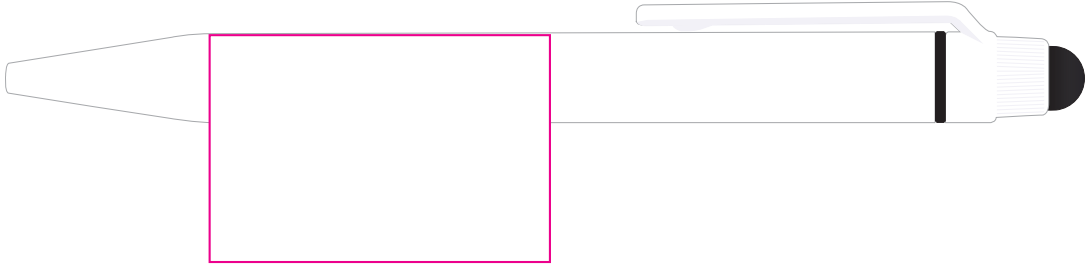

LL3285 - Chameleon Pen: Black, Dark Blue, Light Blue, Green, Orange, Pink, Purple, Red, White or Yellow

Pad Print  PMS XXXc

Printed position when pen is untwisted (pen not in use)

Barrel
Print Area: 50mmL x 8mmH
Actual print size: xxmmL x xxmmH

Clip
Print Area: TBAmL x TBAmH
Actual print size: xxmmL x xxmmH

Digital 

Barrel
Print Area: 70mmL x 6mmH
Actual print size: xxmmL x xxmmH

Clip
Print Area: TBAmL x TBAmH
Actual print size: xxmmL x xxmmH

Roll Print  PMS XXXc

Print Area: 45mmL x 30mmH
Actual print size: xxmmL x xxmmH

Finished print area 