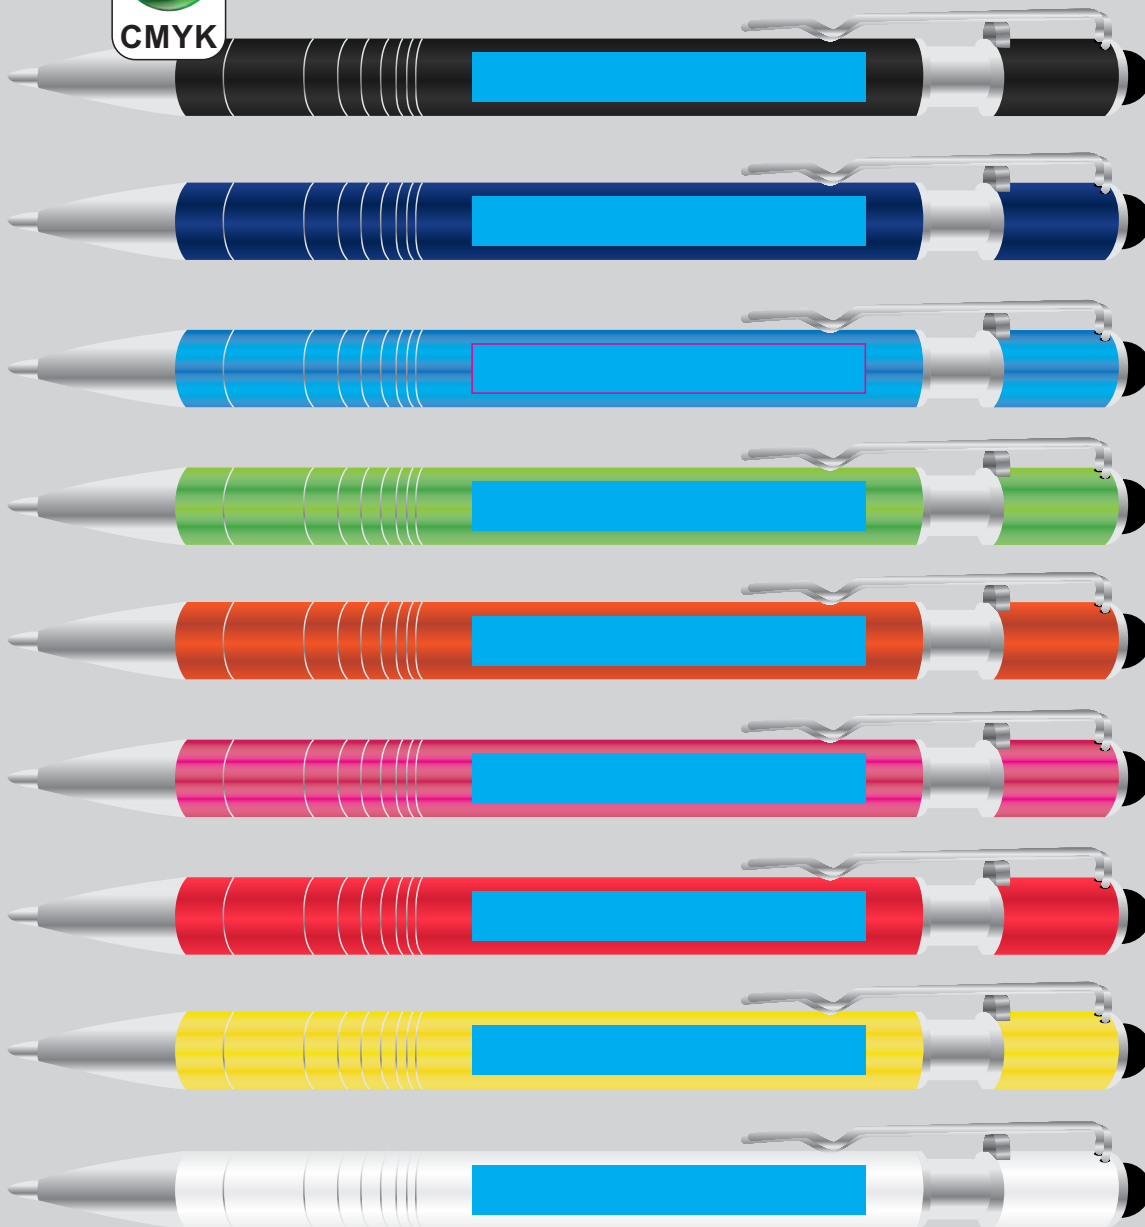

ARTWORK FOR APPROVAL

IMPORTANT: This drawing is for approximate print positional purposes only. It is not intended to be an exact scale or detailed representation of the product. Colour proofs are to be used as a guide only and not a true representation of true product or print colour. If item colours are important, order a sample from our current shipment.

Order #
Proof #1
Date 00/00/00

Product Code : LL3282
Description : Helix Pen
Item Colour/s : Black, Dark Blue, Light Blue, Green, Orange, Pink, Red, White
Quantity :
Decoration Type : Direct Digital

Direct digital designs are printed in CMYK.
 Pantone colours will be produced in the closest CMYK colour match possible.

Maximum print area: 52mmL x 6.5mmH
 Actual print size:

INTERNAL USE ONLY

INT:

QC Code:	New Pte # _____	Info:	Q: _____	Ctns: _____	Wt(kg): _____
PP:	Prt Int: _____	Prep:	S: _____	D: _____	
Rpt Ord:	Rpt Pte # _____	Cat:	E: _____	Ctns: _____	Wt(kg): _____
Split: Y/N	Mach: _____	U/P Int: _____	R/P Int: _____	R: _____	D: _____
Courier:					Total Wt(kg): _____