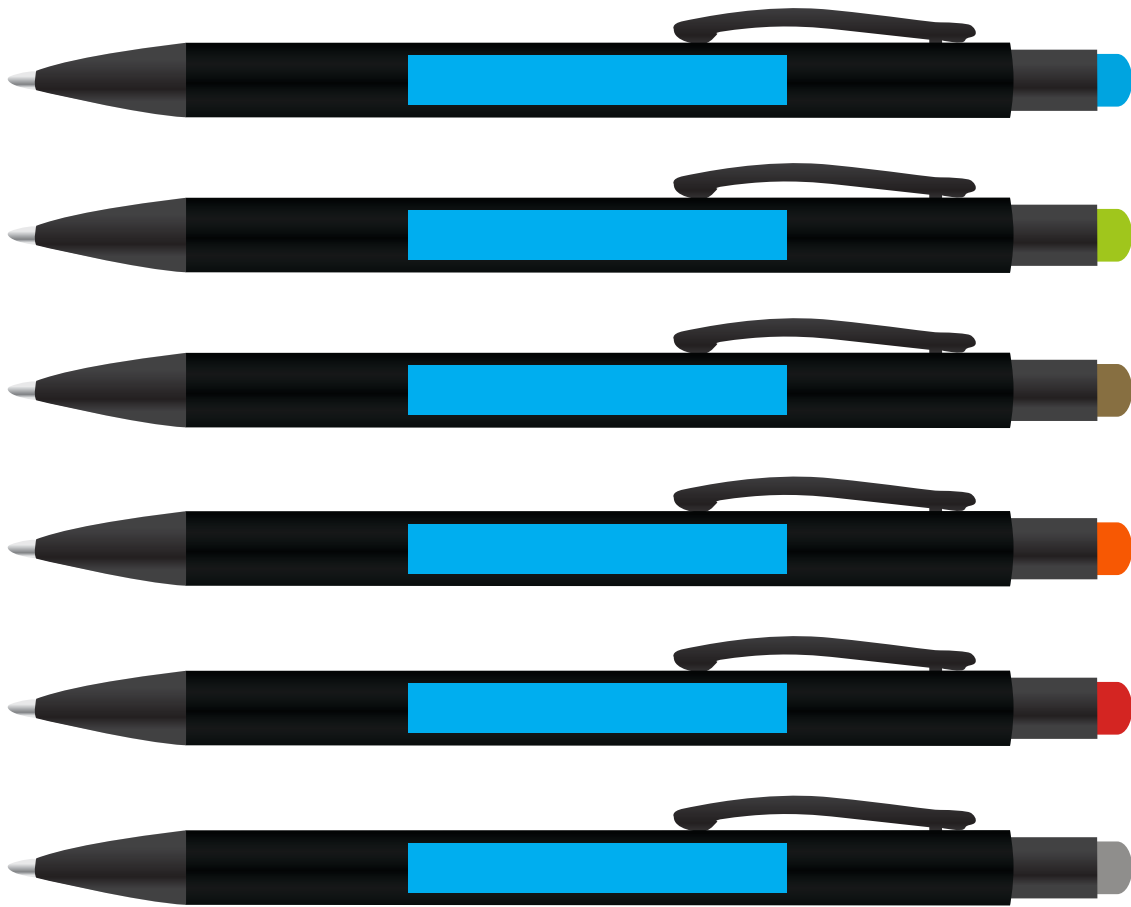

ARTWORK FOR APPROVAL

IMPORTANT: This drawing is for approximate print positional purposes only. It is not intended to be an exact scale or detailed representation of the product. Colour proofs are to be used as a guide only and not a true representation of true product or print colour. If item colours are important, order a sample from our current shipment.

Order #
Proof #1
Date 00/00/00

Product Code : LL3280
Description : Opal Mirror Finish Ballpoint Pen
Item Colour/s : Light Blue, Green, Gold, Orange, Red, Silver
Quantity :
Decoration Type : Digital Direct