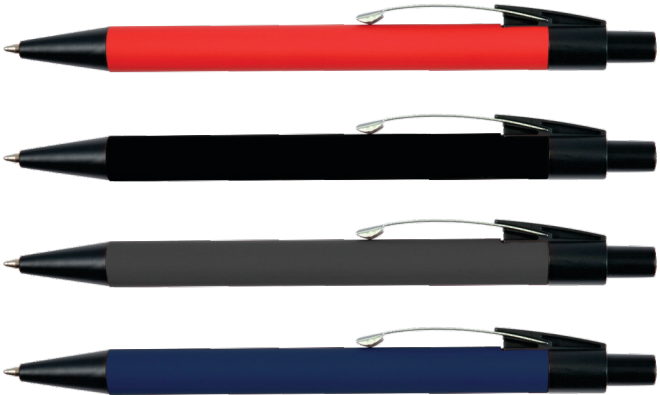

LL3278 - Orlando Mirror Pen - Black, Dark Blue, Gunmetal or Red

Laser etch - Mirror

Please Specify

Pens to be supplied in Poly Bags

Pens to be supplied in bulk

Print Area: 50mmL x 6mmH
Actual print size: xxmmL x xxmmH

Finished print area