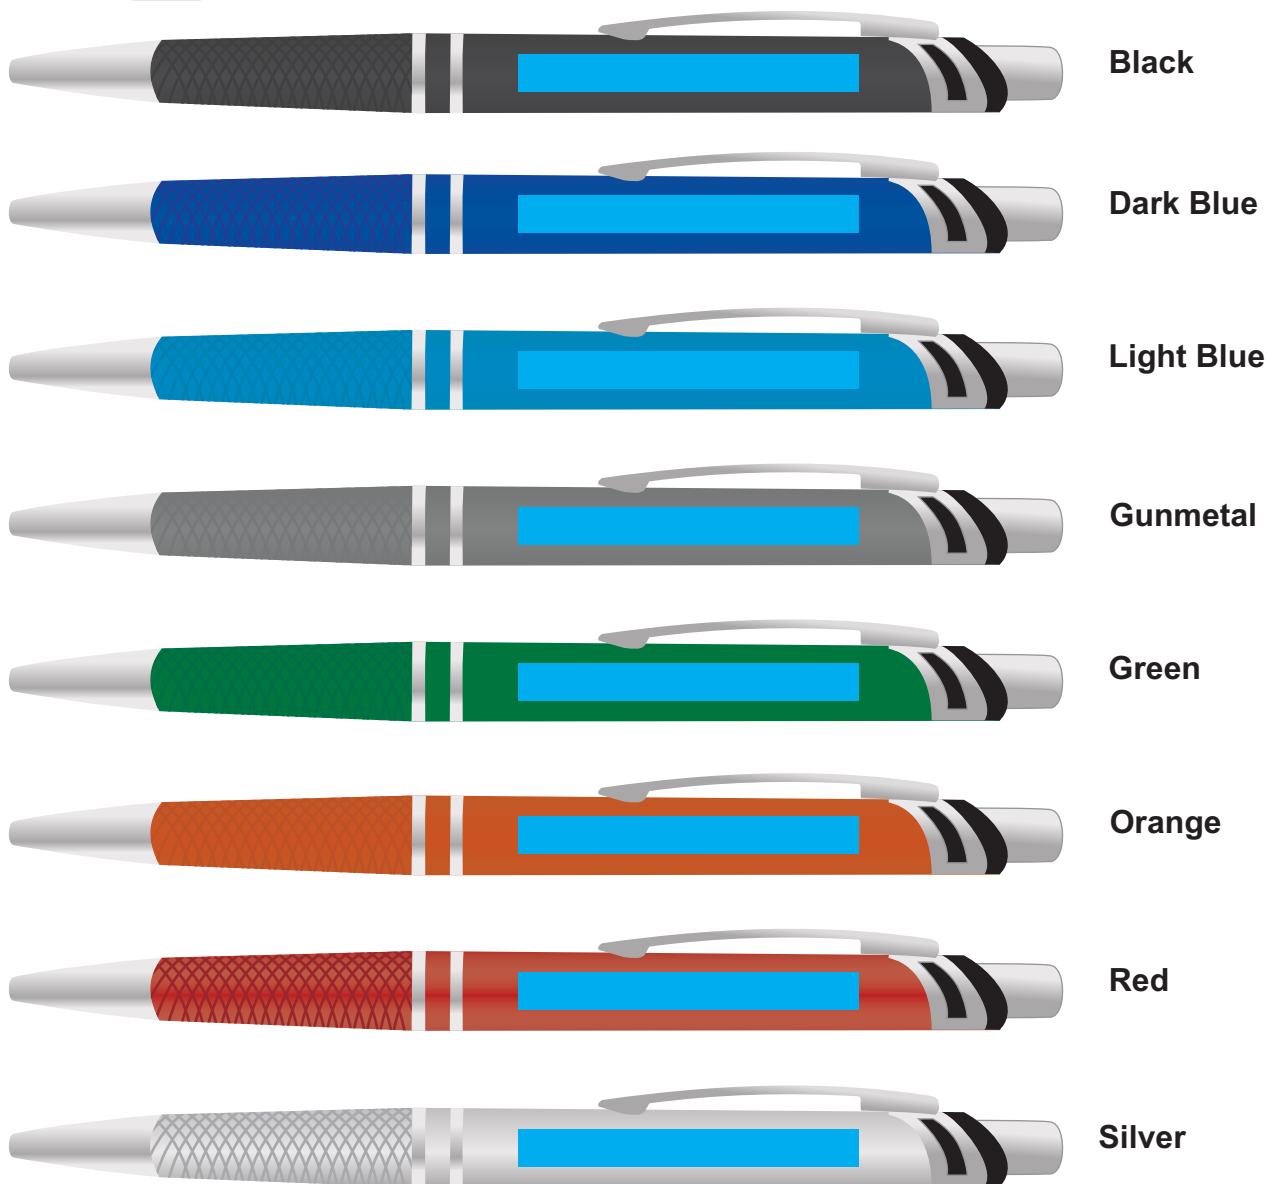

ARTWORK FOR APPROVAL

IMPORTANT: This drawing is for approximate print positional purposes only. It is not intended to be an exact scale or detailed representation of the product. Colour proofs are to be used as a guide only and not a true representation of true product or print colour. If item colours are important, order a sample from our current shipment.

Order #
 Proof #1
 Date 00/00/0000

Product Code : LL3276
Description : Hamilton Aluminium Ballpoint Pen
Item Colour/s : Black, Dark Blue, Light Blue, Gunmetal, Green, Orange, Red & Silver
Quantity :
Decoration Type : Digital Direct
Print Colour

DIGITAL DIRECT: This item is digitally printed in CMYK. If pantone colour matching is important we require you to provide specific PMS colours, and we will produce closest CMYK colour match possible (to CP equivalent of coated pantone colours - perfect colour match not guaranteed). Vector art is required for colour matching. We are unable to edit colours in rasterized images. Print colours may be altered in appearance if placed on a strong colour background.