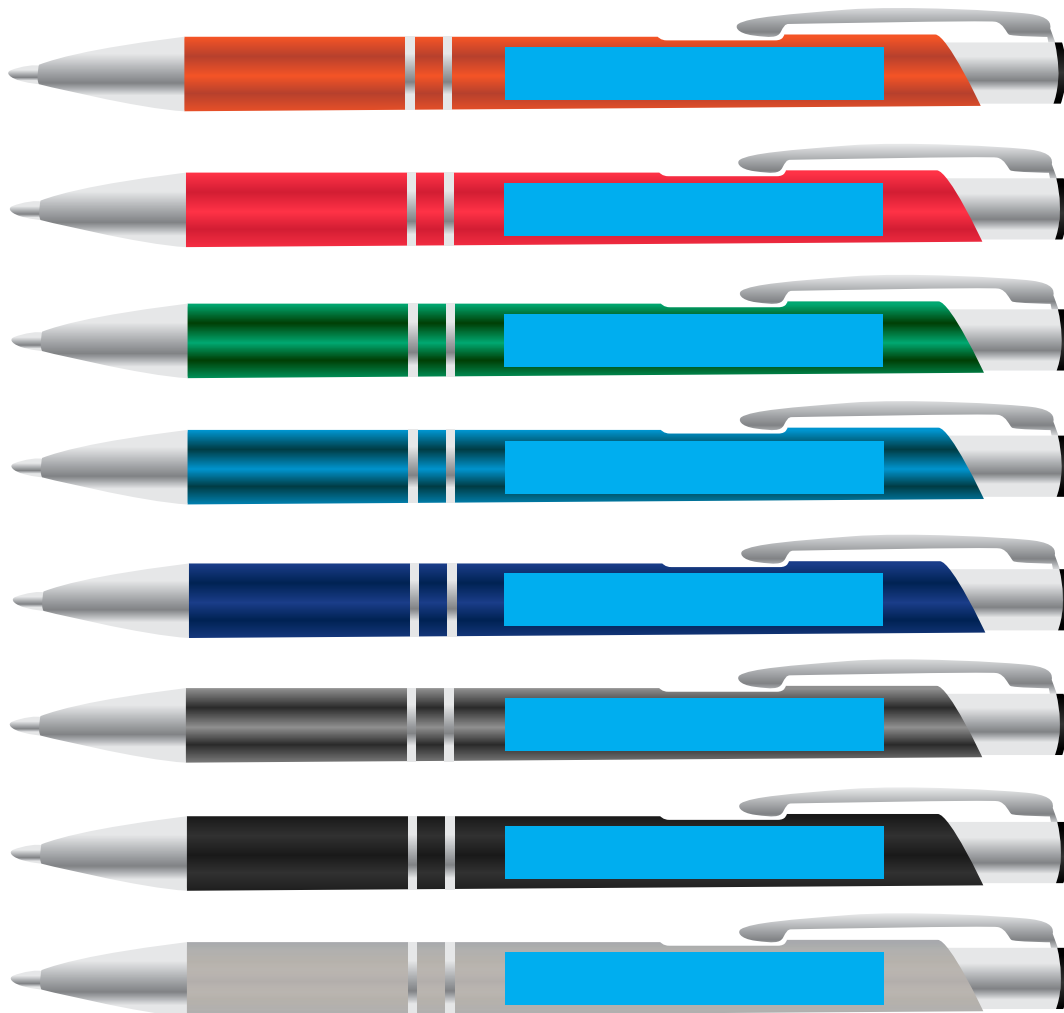

Order #
Proof #1
Date 00/00/00

Product Code : LL3271
Description : Napier Ballpoint Pen
Item Colour/s : Black, Dark Blue, Gunmetal, Light Blue, Orange, Red, Silver
Quantity :
Decoration Type : Laser Engrave

Please note:

Some colour variation of pens may occur within the same shipment and is considered acceptable.

LASER ENGRAVING VARIATIONS:

Due to slight variations in the composition of item materials its possible laser engraving results will vary from time to time and this is considered normal.

LASER ENGRAVING

Background colour is silver after laser engraving and will appear subtle.

Maximum print area: 50mmL x 7mmH
Actual print size:

INTERNAL USE ONLY

INT:

QC Code:	New Pte # _____	Info:	Q: _____	Ctns: _____	Wt(kg): _____
PP:	Prt Int: _____	Prep:	S: _____	D: _____	
Rpt Ord:	Rpt Pte # _____	Cat:	E: _____	Ctns: _____	Wt(kg): _____
Split: Y/N	Mach: _____	U/P Int: _____	R/P Int: _____	R: _____	D: _____
Courier:					Total Wt(kg): _____