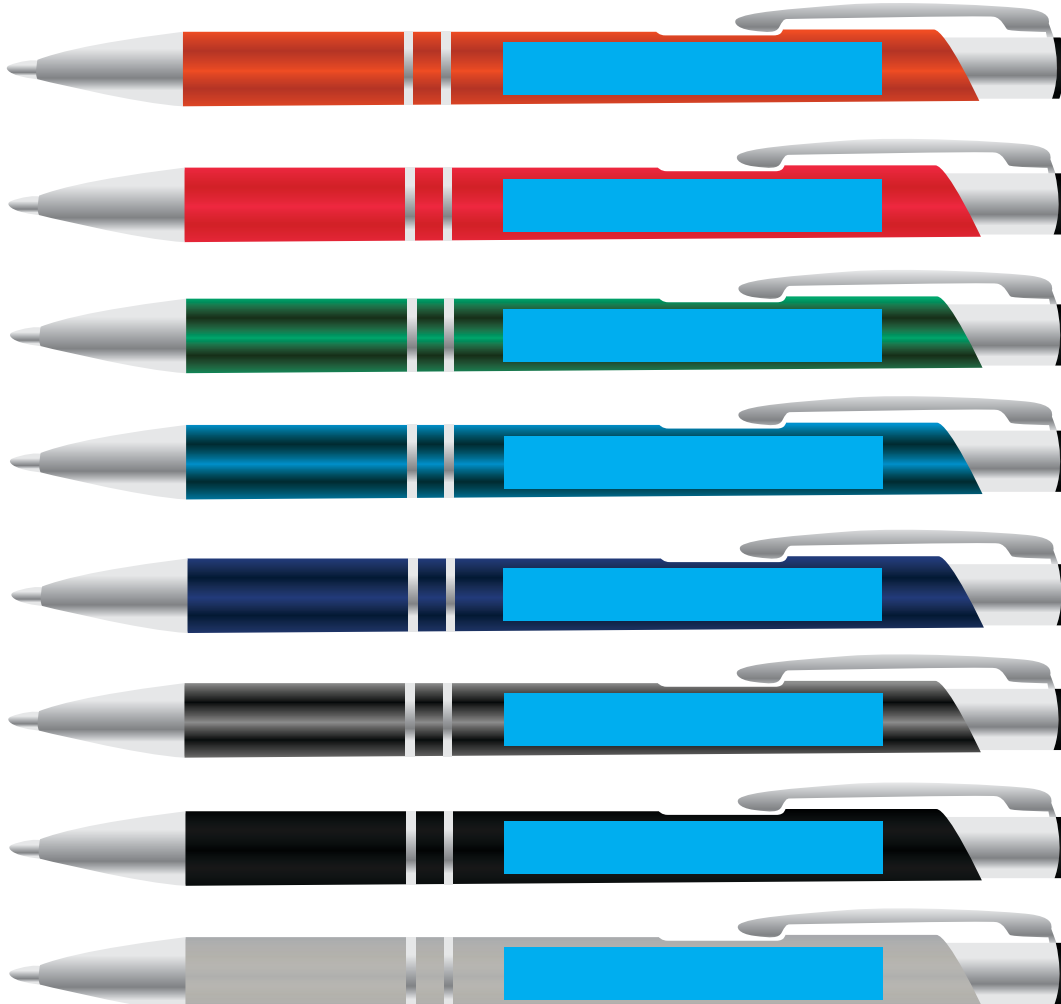

Order #  
Proof #1  
Date 00/00/00

**Product Code** : LL3271  
**Description** : Napier Ballpoint Pen  
**Item Colour/s** : Black, Dark Blue, Gunmetal, Light Blue, Light Green, Orange, Red, Silver  
**Quantity** :  
**Decoration Type** : Laser Engrave

**Optional Extras**

- Velvet Pouch with pens packed inside
- Velvet Pouch to be supplied in bulk

**Please note:**

Some colour variation of pens may occur within the same shipment and is considered acceptable.

Background colour is silver after laser engraving and will appear subtle.

Maximum print area: 50mmL x 7mmH  
Actual print size:

INTERNAL USE ONLY				INT:	
QC Code:	New Pte # _____	Info:	Q: _____	Ctns: _____	Wt(kg): _____
PP:	Prt Int: _____	Prep:	S: _____	D: _____	
Rpt Ord:	Rpt Pte # _____	Cat:	E: _____	Ctns: _____	Wt(kg): _____
Split: Y/N	Mach: _____	U/P Int: _____	R/P Int: _____	R: _____	D: _____
Courier:					Total Wt(kg): _____