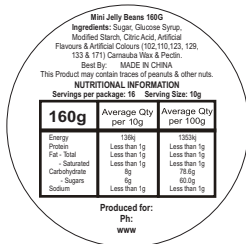

ARTWORK FOR APPROVAL

IMPORTANT: This drawing is for approximate print positional purposes only. It is not intended to be an exact scale or detailed representation of the product. Colour proofs are to be used as a guide only and not a true representation of true product or print colour. If item colours are important, order a sample from our current shipment.

Order #
Proof #1
Date 00/00/00

Product Code : LL3146
Description : Assorted Colour Mini Jelly Beans in Container
Item Colour/s : Clear
Quantity :
Decoration Type : Undecorated

Jelly bean shades can vary between shipments.
 Request sample of latest shipment if colours are important.

Fill - Assorted Jelly Beans

STATUTORY INGREDIENT LABEL
PLEASE CHECK YOUR DETAILS
 Ingredients label: 32mm Diameter
 White Label with Black Thermal Print
 adhered to base of container

INTERNAL USE ONLY

INT: