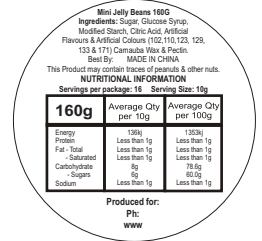

Order #
Proof #1
Date 00/00/00

Product Code : LL3146
Description : Assorted Colour Mini Jelly Beans in Container
Item Colour/s : Clear
Quantity :
Decoration Type : Standard Label
Print Colour

Fill - Assorted Jelly Beans

Jelly bean shades can vary between shipments. Request sample of latest shipment if colours are important.

STATUTORY INGREDIENT LABEL PLEASE CHECK YOUR DETAILS
 Ingredients label: 32mm Diameter
 White Label with Black Thermal Print
 adhered to base of container

Tilted on it's side

Label to be adhered to lid or to side?

Blue line shows maximum print area for copy and logo's. At least 3mm of bleed is required for full reversal artworks - represented here by the Green dotted line.

Blue line shows maximum print area for copy and logo's. At least 3mm of bleed is required for full reversal artworks - represented here by the Green dotted line.

Maximum label size: 45mm Diameter
 Actual print size:
 Printed on white label.
 Pink border shows max label size and is not printed