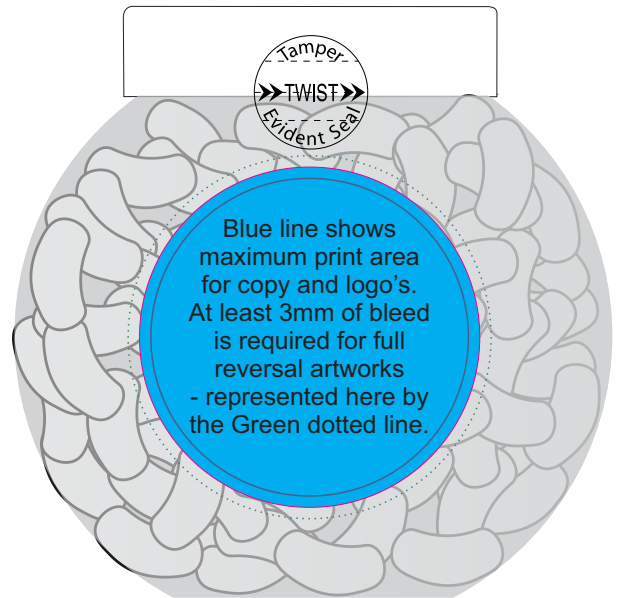

LABEL NOTE:

Labels are applied by hand and although the greatest care is taken label positioning cannot be guaranteed across the entire order. They are digitally printed in CMYK. If pantone colour matching is important we require you to provide specific PMS colours, and we will produce closest CMYK colour match possible (to CP equivalent of coated pantone colours - perfect colour match not guaranteed). Vector art is required for colour matching. We are unable to edit colours in rasterized images. Print colours may be altered in appearance if placed on a strong colour background. Design position cannot be guaranteed across the entire order, some movement does occur during printing.

Jelly bean shades can vary between shipments. Request sample of latest shipment if colours are important.

STATUTORY INGREDIENT LABEL PLEASE CHECK YOUR DETAILS
 Ingredients label: 32mm Diameter
 White Label with Black Thermal Print
 adhered to base of container

Tilted on it's side

Label to be adhered to lid or to side?

Blue line shows maximum print area for copy and logo's. At least 3mm of bleed is required for full reversal artworks - represented here by the Green dotted line.

Blue line shows maximum print area for copy and logo's. At least 3mm of bleed is required for full reversal artworks - represented here by the Green dotted line.

Maximum label size: 45mm Diameter
 Actual print size:
 Printed on white label.
 Pink border shows max label size and is not printed