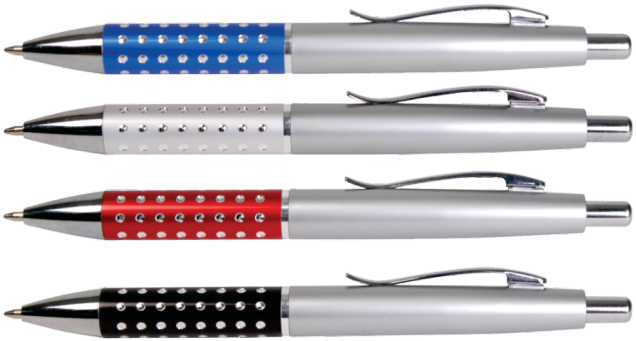

LL3081 - Bling Pen with Silver Accents - Black, Blue, Red & Silver

Pad Print  PMS XXXc

Digital 

**Please Specify**  
 Pens to be supplied in Poly Bags  
 Pens to be supplied in bulk

Print Area: 50mmL x 7mmH  
Actual print size: xxmmL x xxmmH

Finished print area 