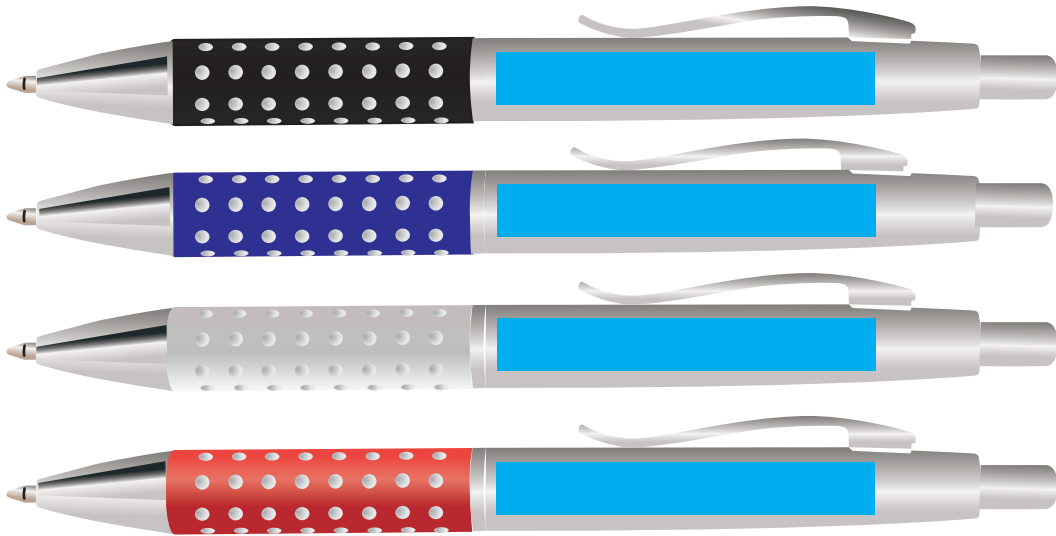

ARTWORK FOR APPROVAL

IMPORTANT: This drawing is for approximate print positional purposes only. It is not intended to be an exact scale or detailed representation of the product. Colour proofs are to be used as a guide only and not a true representation of true product or print colour. If item colours are important, order a sample from our current shipment.

Order #
Proof #1
Date 00/00/00

Product Code : LL3081
Description : Bling Ballpoint Pen
Item Colour/s : Silver/Black, Silver/Blue, Silver/Silver, Silver/Red
Quantity :
Decoration Type : Digital Direct
Print Colour

DIGITAL DIRECT: This item is digitally printed in CMYK.

If pantone colour matching is important we require you to provide specific PMS colours, and we will produce closest CMYK colour match possible (to CP equivalent of coated pantone colours - perfect colour match not guaranteed). Vector art is required for colour matching. We are unable to edit colours in rasterized images. Print colours may be altered in appearance if placed on a strong colour background.

Maximum print area: 50mmL x 7mmH
Actual print size:

INTERNAL USE ONLY

INT:

QC Code:	New Pte # _____	Info:	Q: _____	Ctns: _____	Wt(kg): _____
PP:	Prt Int: _____	Prep:	S: _____	D: _____	
Rpt Ord:	Rpt Pte # _____	Cat:	E: _____	Ctns: _____	Wt(kg): _____
Splt: Y/N	Mach: _____	U/P Int: _____	R/P Int: _____	R: _____	D: _____
Courier:					Total Wt(kg): _____