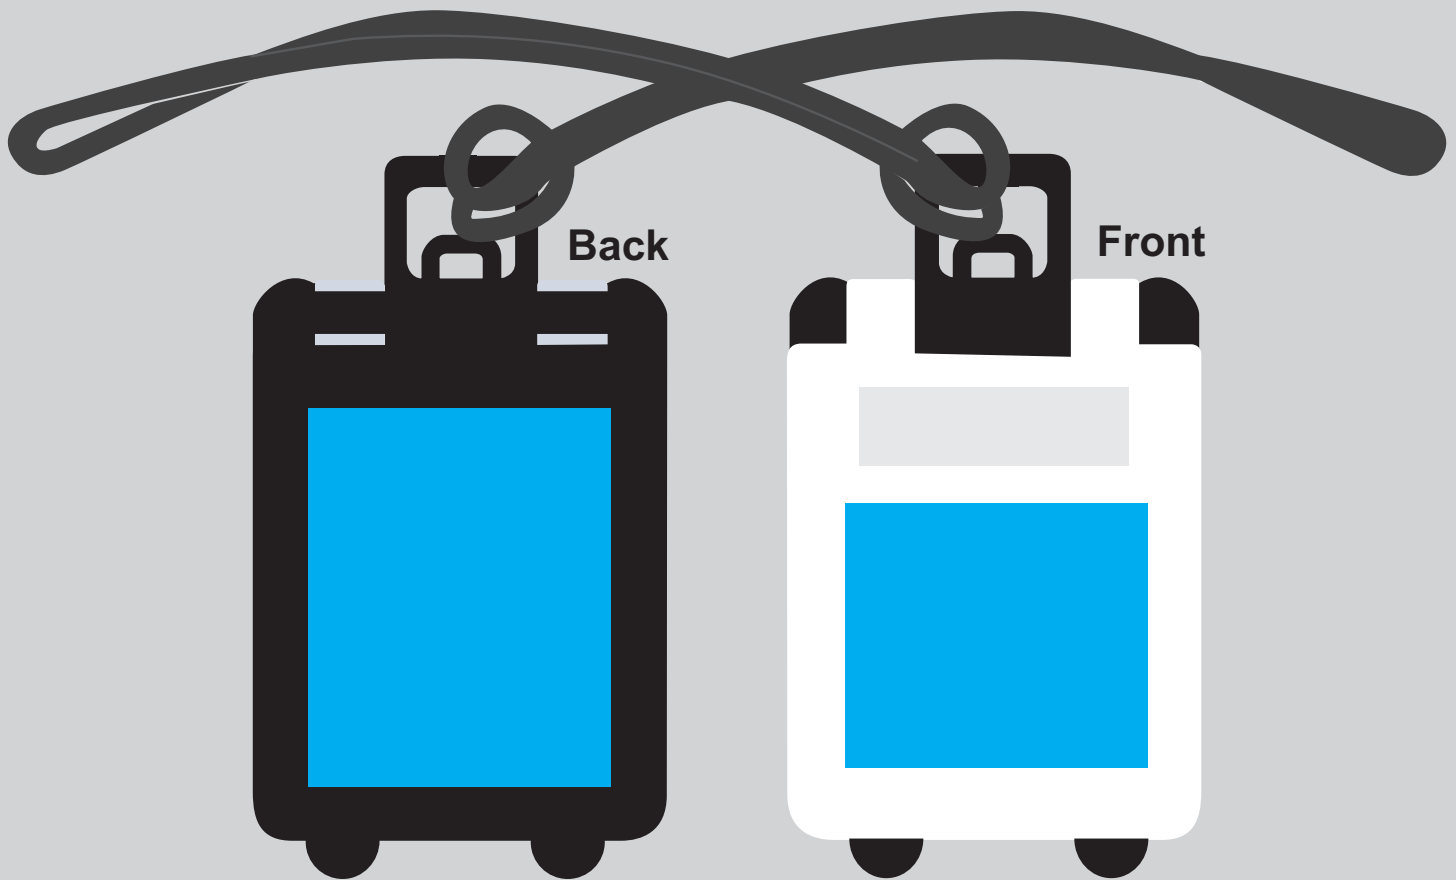

ARTWORK FOR APPROVAL

IMPORTANT: This drawing is for approximate print positional purposes only. It is not intended to be an exact scale or detailed representation of the product. Colour proofs are to be used as a guide only and not a true representation of true product or print colour. If item colours are important, order a sample from our current shipment.

Order #
Proof #1
Date 00/00/00

Product Code : LL3024
Description : Suitcase Luggage Tag
Item Colour/s : White/Black, Blue/Black
Quantity :
Decoration Type : Pad
Print Colour

Maximum print area: Front - 40mmL x 35mmH or Back - 40mmL x 50mmH
Actual print size: