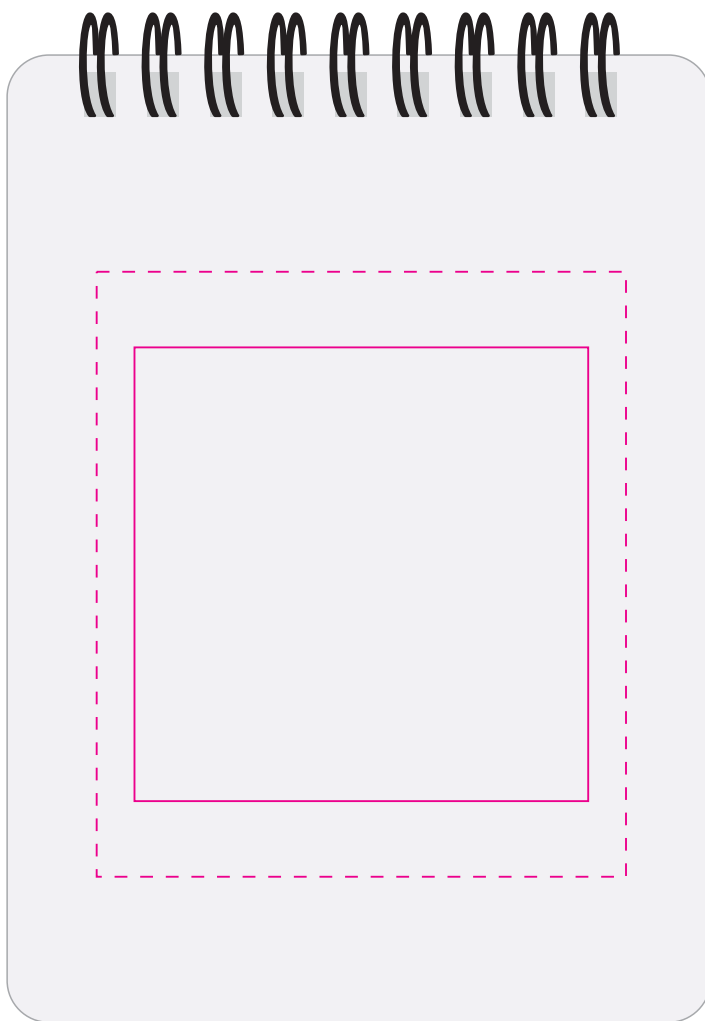

LL2709 - Sparky Pocket Notebook - Black, Blue & White

Pad/Screen Print

Digital

**Pad/Digital**

Print Area: 60mmL x 60mmH  
Actual print size: xxmmL x xxmmH

**Screen**

Print Area: 70mmL x 80mmH  
Actual print size: xxmmL x xxmmH

Finished print area - Pad/Digital Print ————  
Finished print area - Screen Print - - - -