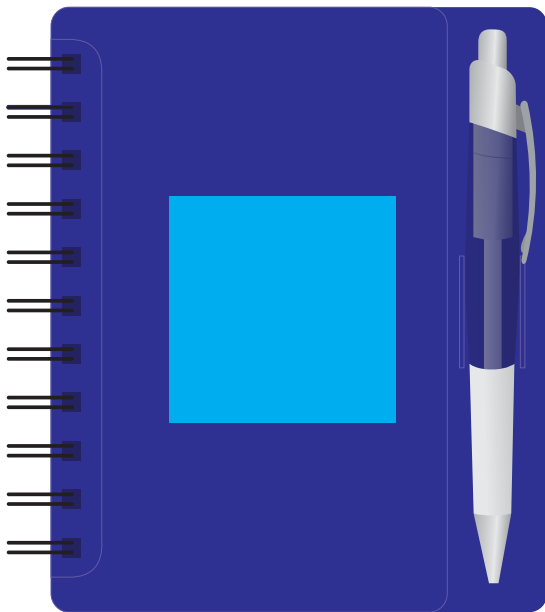

ARTWORK FOR APPROVAL

IMPORTANT: This drawing is for approximate print positional purposes only. It is not intended to be an exact scale or detailed representation of the product. Colour proofs are to be used as a guide only and not a true representation of true product or print colour. If item colours are important, order a sample from our current shipment.

Order #
Proof #1
Date 00/00/00

Product Code : LL2706
Description : Merchant Spiral Notebook with Pen
Item Colour/s : Transparent Blue
Quantity :
Decoration Type : Screen/Pad + Pen
Print Colour

COLOUR VARIATION

Colour of polypropylene may vary from shipment to shipment. If colour is important please request a sample from our latest shipment.

BELOW IS 50% OF ACTUAL SIZE

Maximum print area: 60mmL x 60mmH
Actual print size: