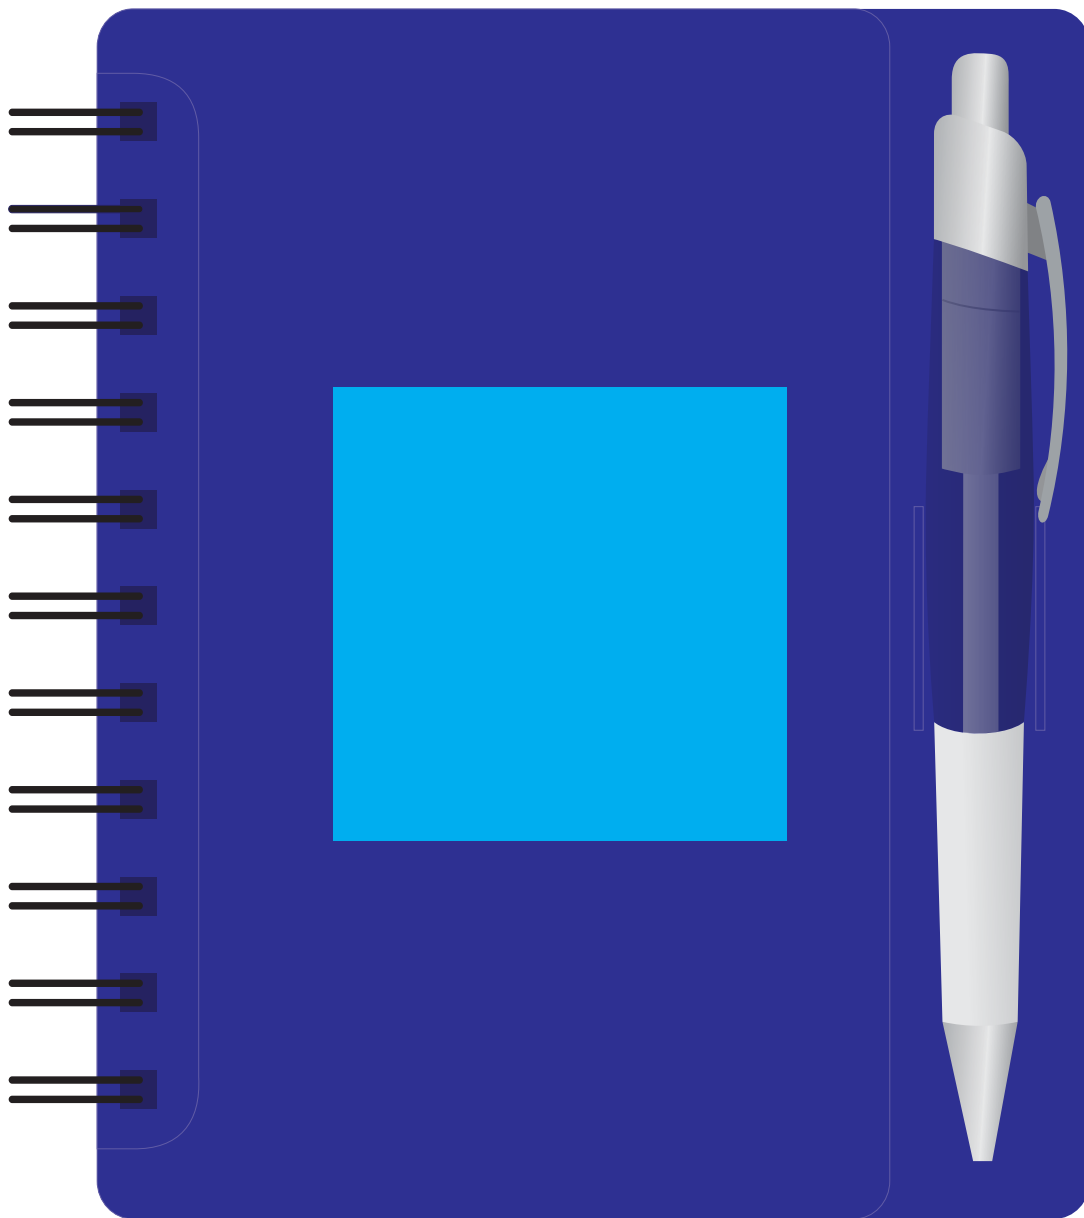

Maximum print area: 60mmL x 60mmH
Actual print size:

Maximum print area: 50mmL x 10mmH
Actual print size: