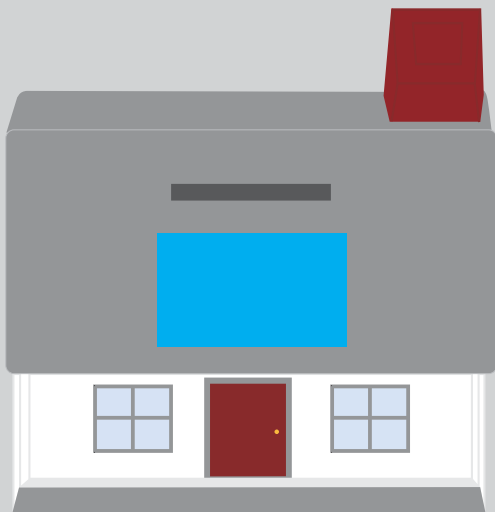

ARTWORK FOR APPROVAL

IMPORTANT: This drawing is for approximate print positional purposes only. It is not intended to be an exact scale or detailed representation of the product. Colour proofs are to be used as a guide only and not a true representation of true product or print colour. If item colours are important, order a sample from our current shipment.

Order #
Proof #1
Date 00/00/00

Product Code : LL241
Description : House Coin Bank®
Item Colour/s : White/Grey/Red
Quantity :
Decoration Type : Pad Print
Print Colour

IMPORTANT

Some of this item is spray painted and may have paint imperfections. Some areas may be 'touched up' We will not accept any claims for paint imperfections on this product.

BELOW IS 50% OF ACTUAL SIZE

FRONT