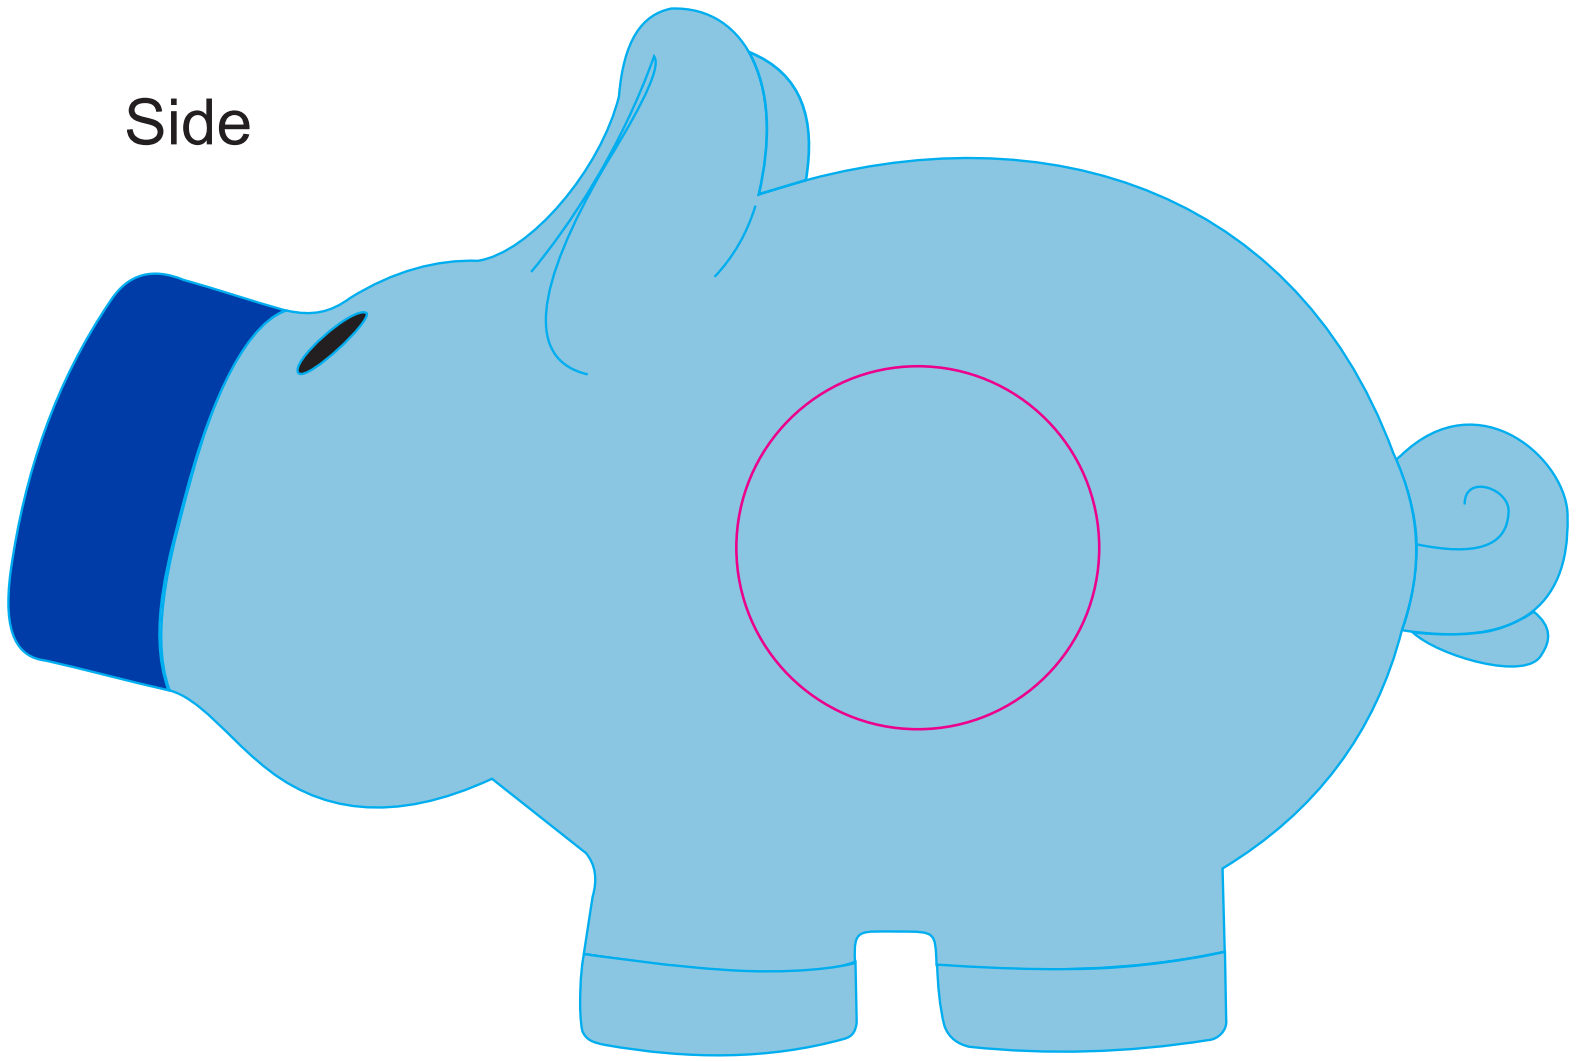

Product Code : LL240
Description : Priscilla Pig® (Pink) and Patrick Pig® (Blue) Coin Bank
Item Colour/s : Blue, Pink
Quantity :
Decoration Type : Pad
Print Colour

Item is shown at 40%
See next page for full size

Side

Maximum print area: 48mm Diameter
 Actual print size:

Top

Maximum print area: 35mm Diameter
 Actual print size:

PLEASE SEE NEXT PAGE...

INTERNAL USE ONLY

INT:

QC Code: New Pte # _____ Info: Unp/RepIndPBg/c24
 PP: Prt Int: _____ Prep: PTNA-382-HDNA
 Rpt Ord: Rpt Pte # _____ Cat:
 Split: Y/N Mach: _____ U/P Int: _____ R/P Int: _____
 Courier:

Q: _____ Ctns: _____ Wt(kg): _____
 S: _____ D: _____
 E: _____ Ctns: _____ Wt(kg): _____
 R: _____ D: _____
 Total Wt(kg): _____

Side

Maximum print area: 48mm Diameter
Actual print size:

Top

Maximum print area: 35mm Diameter
Actual print size:

PLEASE SEE NEXT PAGE...

Side

Maximum print area: 48mm Diameter
Actual print size:

Top

Maximum print area: 35mm Diameter
Actual print size: