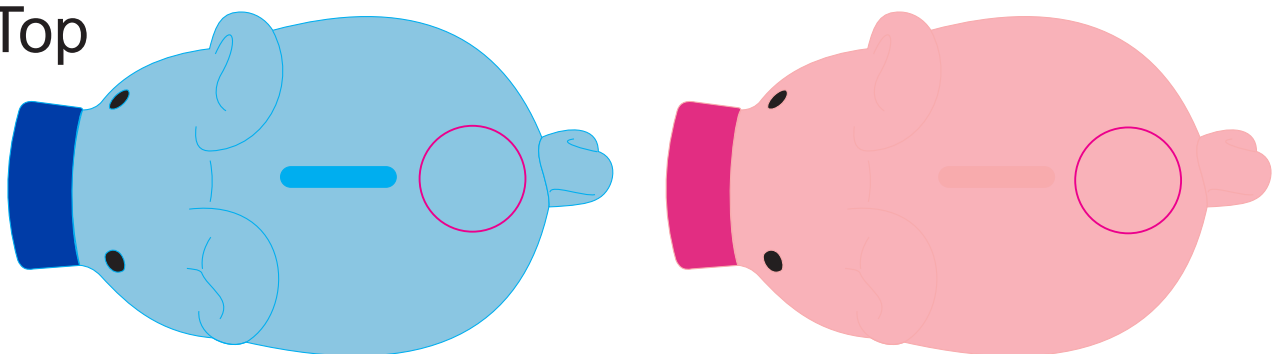

Maximum print area: 48mm Diameter
Actual print size:

Top