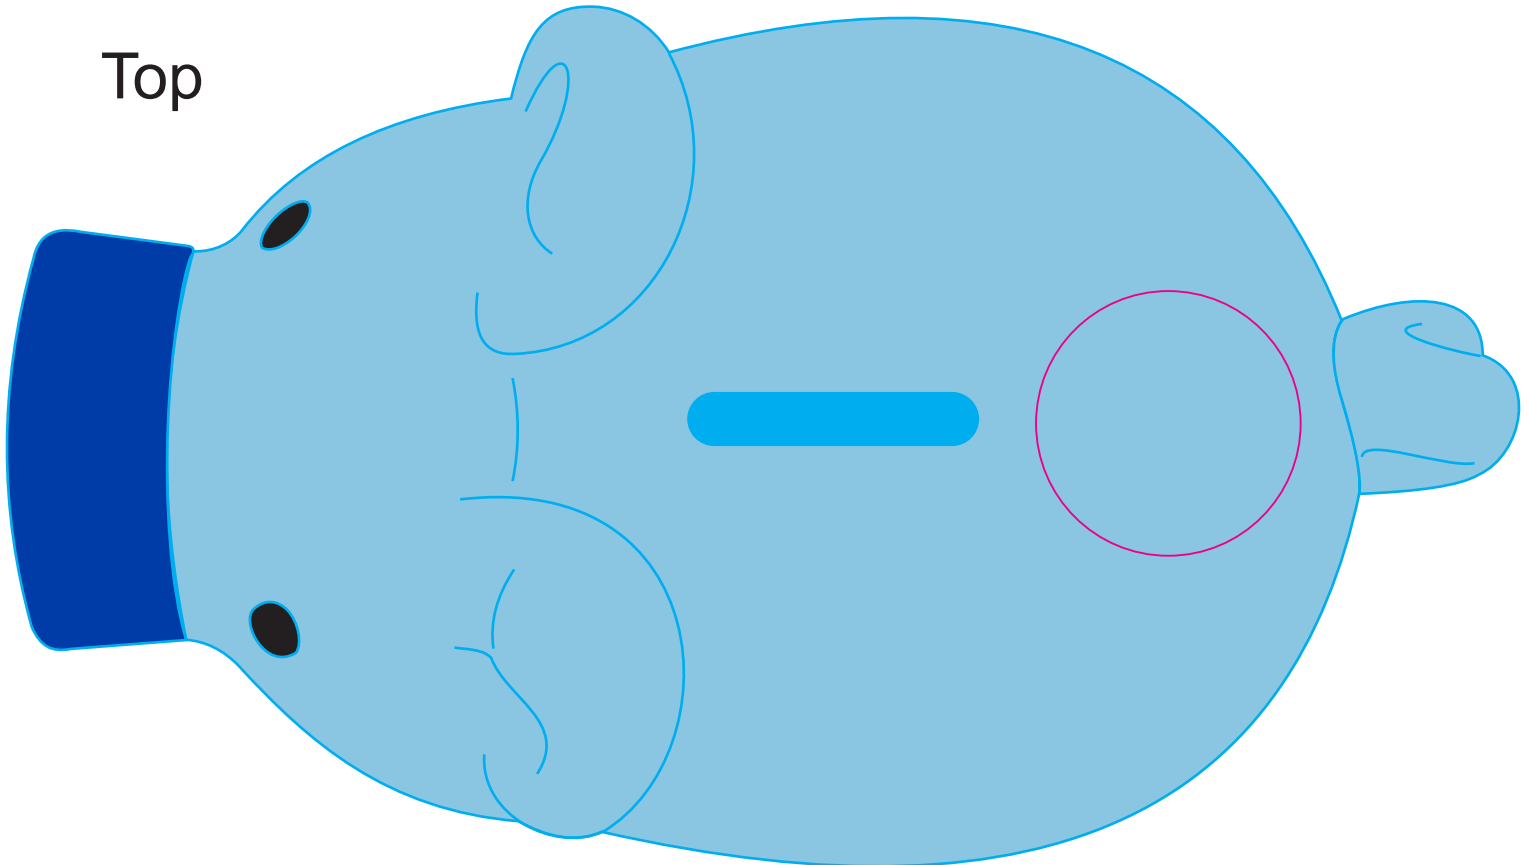

Product Code : LL240
Description : Priscilla Pig® (Pink) and Patrick Pig® (Blue) Coin Bank
Item Colour/s : Blue, Pink
Quantity :
Decoration Type : Pad
Print Colour

Item is shown at 40%
See next page for full size

Side

Maximum print area: 48mm Diameter
 Actual print size:

Top

Maximum print area: 35mm Diameter
 Actual print size:

PLEASE SEE NEXT PAGE...

INTERNAL USE ONLY

INT:

QC Code: New Pte # _____ Info: Unp/RepIndPBg/c24
 PP: Prt Int: _____ Prep: PTNA-382-HDNA
 Rpt Ord: Rpt Pte # _____ Cat:
 Split: Y/N Mach: _____ U/P Int: _____ R/P Int: _____
 Courier:

Q: _____ Ctns: _____ Wt(kg): _____
 S: _____ D: _____
 E: _____ Ctns: _____ Wt(kg): _____
 R: _____ D: _____
 Total Wt(kg): _____

Side

Maximum print area: 48mm Diameter
Actual print size:

Top

Maximum print area: 35mm Diameter
Actual print size:

PLEASE SEE NEXT PAGE...

Side

Maximum print area: 48mm Diameter
Actual print size:

Top

Maximum print area: 35mm Diameter
Actual print size: