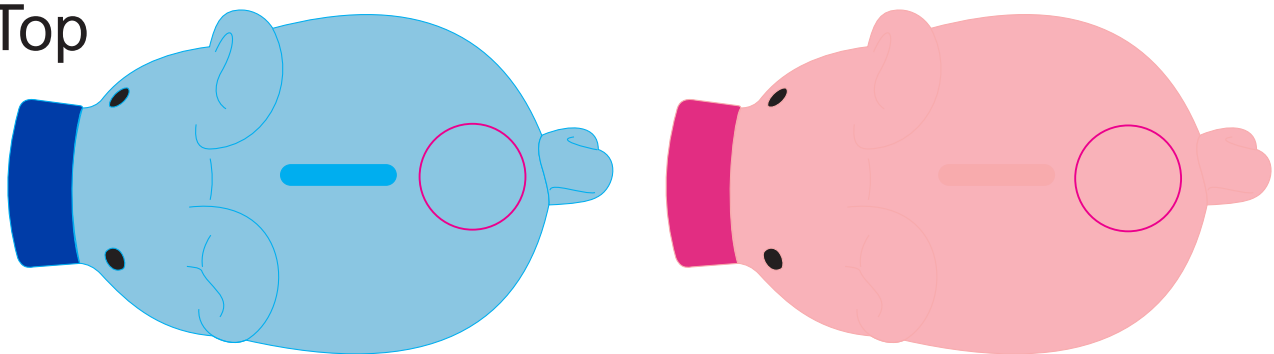

Product Code : LL240
Description : Priscilla Pig® (Pink) and Patrick Pig® (Blue) Coin Bank
Item Colour/s : Blue, Pink
Quantity :
Decoration Type : Digital Direct
Print Colour

Direct digital designs are printed in CMYK.
 Pantone colours will be produced in the closest CMYK colour match possible.

Item is shown at 40%
See next page for full size

Side

Maximum print area: 35mm Diameter
 Actual print size:

Top

Maximum print area: 35mm Diameter
 Actual print size:

PLEASE SEE NEXT PAGE...

INTERNAL USE ONLY