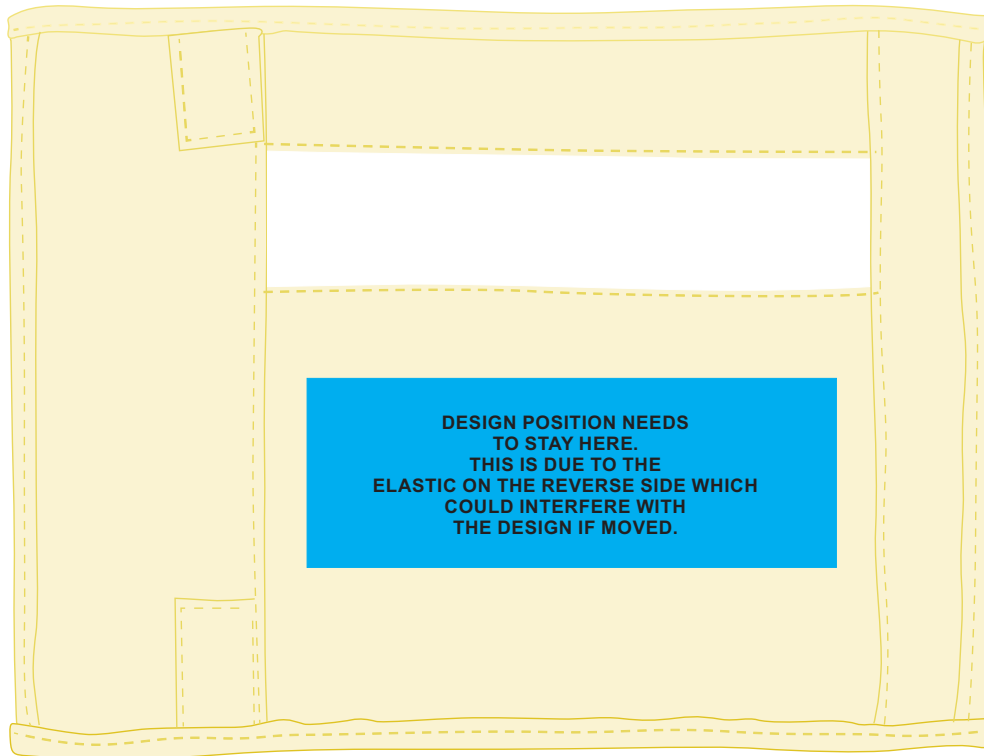

Order #
Proof #1
Date 00/00/00

Product Code : LL2135
Description : Swag Stationery Set
Item Colour/s : Natural
Quantity :
Decoration Type : Screen
Print Colour

PLEASE NOTE

Stationery sets are not perfectly straight therefore true square/rectangular designs may appear distorted.

IMPORTANT

Size and fabric variations are considered acceptable. Sizes are approximate and may vary. Canvas has a rough surface and half tones and stipples are not recommended.

BELOW IS 50% OF ACTUAL SIZE