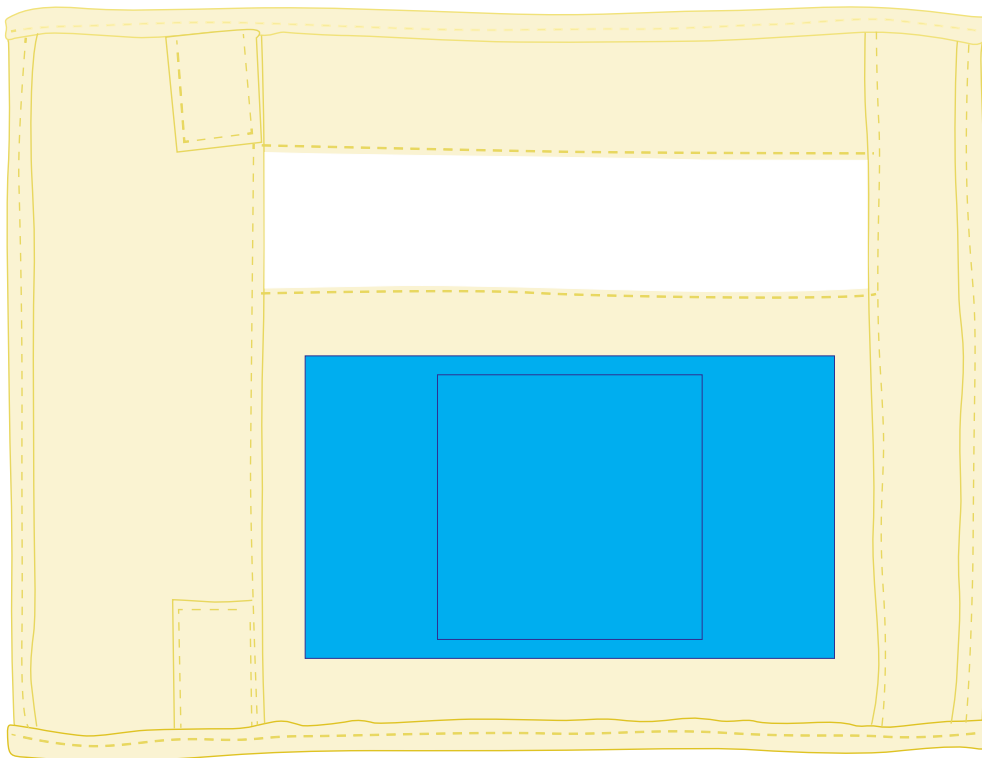

NUCOLOUR

On light coloured bags a slightly darker keyline may be noticeable on the finished decoration, due to the white layer underneath being slightly choked under the colour.

Cannot match to PMS, Metallic or Fluorescent colours.

PLEASE NOTE

Stationery sets are not perfectly straight therefore true square/rectangular designs may appear distorted.

IMPORTANT

Size and fabric variations are considered acceptable. Sizes are approximate and may vary. Canvas has a rough surface and half tones and stipples are not recommended.

BELOW IS 50% OF ACTUAL SIZE

Maximum Print Area: Small - 70mmL x 70mmH, Large - 140mmL x 80mmH
Actual Print size:

PLEASE SEE NEXT PAGE...

INTERNAL USE ONLY

INT:

QC Code:	New Pte # _____	Info:	Q: _____	Ctns: _____	Wt(kg): _____
PP:	Prt Int: _____	Prep:	S: _____	D: _____	
Rpt Ord:	Rpt Pte # _____	Cat:	E: _____	Ctns: _____	Wt(kg): _____
Split: Y/N	Mach: _____	U/P Int: _____	R/P Int: _____	R: _____	D: _____
Courier:					Total Wt(kg): _____

Maximum Print Area: Small - 70mmL x 70mmH, Large - 140mmL x 80mmH
Actual Print size: