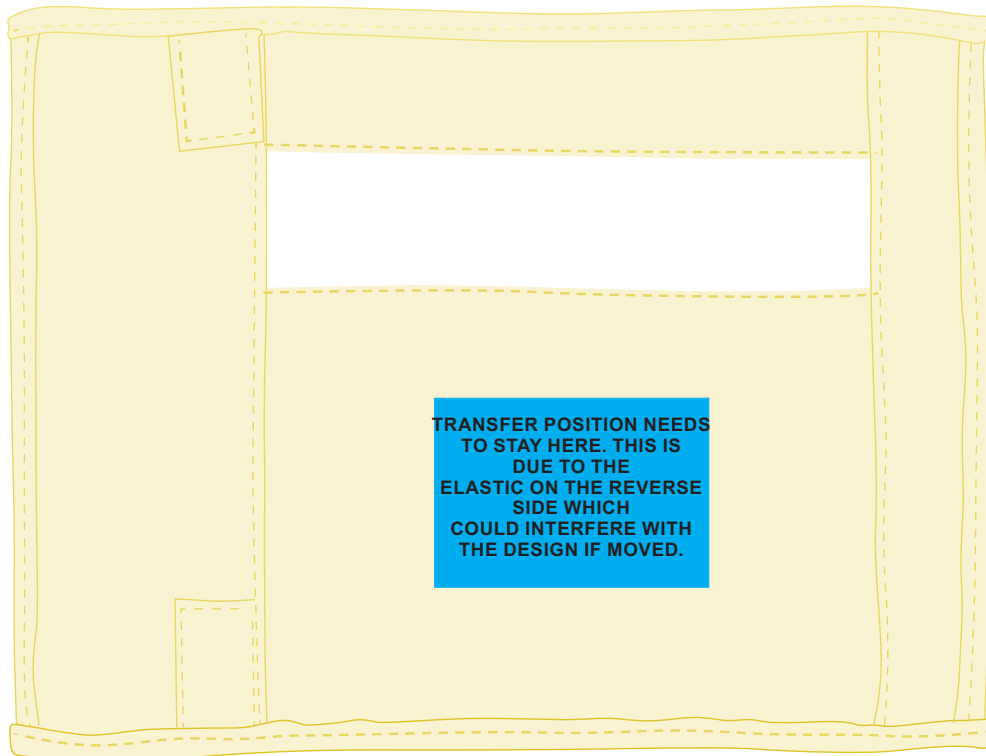

ARTWORK FOR APPROVAL

IMPORTANT: This drawing is for approximate print positional purposes only. It is not intended to be an exact scale or detailed representation of the product. Colour proofs are to be used as a guide only and not a true representation of true product or print colour. If item colours are important, order a sample from our current shipment.

Order #
Proof #1
Date 00/00/00

Product Code : LL2135
Description : Swag Stationery Set
Item Colour/s : Natural
Quantity :
Decoration Type : Digital Transfer
Print Colour

DIGITAL TRANSFER: This item is digitally printed in CMYK. If pantone colour matching is important we require you to provide specific PMS colours, and we will produce closest CMYK colour match possible (to CP equivalent of coated pantone colours - perfect colour match not guaranteed). Vector art is required for colour matching. We are unable to edit colours in rasterized images. Print colours may be altered in appearance if placed on a strong colour background.

PLEASE NOTE

Stationery sets are not perfectly straight therefore true square/rectangular designs may appear distorted.

IMPORTANT

Size and fabric variations are considered acceptable. Sizes are approximate and may vary. Canvas has a rough surface and half tones and stipples are not recommended.

BELOW IS 50% OF ACTUAL SIZE

Maximum Print Area: 72.5mmL x 50mmH
Actual Print size:

PLEASE SEE NEXT PAGE...

INTERNAL USE ONLY

INT:

QC Code:	New Pte # _____	Info:	Q: _____	Ctns: _____	Wt(kg): _____
PP:	Prt Int: _____	Prep:	S: _____	D: _____	
Rpt Ord:	Rpt Pte # _____	Cat:	E: _____	Ctns: _____	Wt(kg): _____
Split: Y/N	Mach: _____	U/P Int: _____	R/P Int: _____	R: _____	D: _____
Courier:					Total Wt(kg): _____