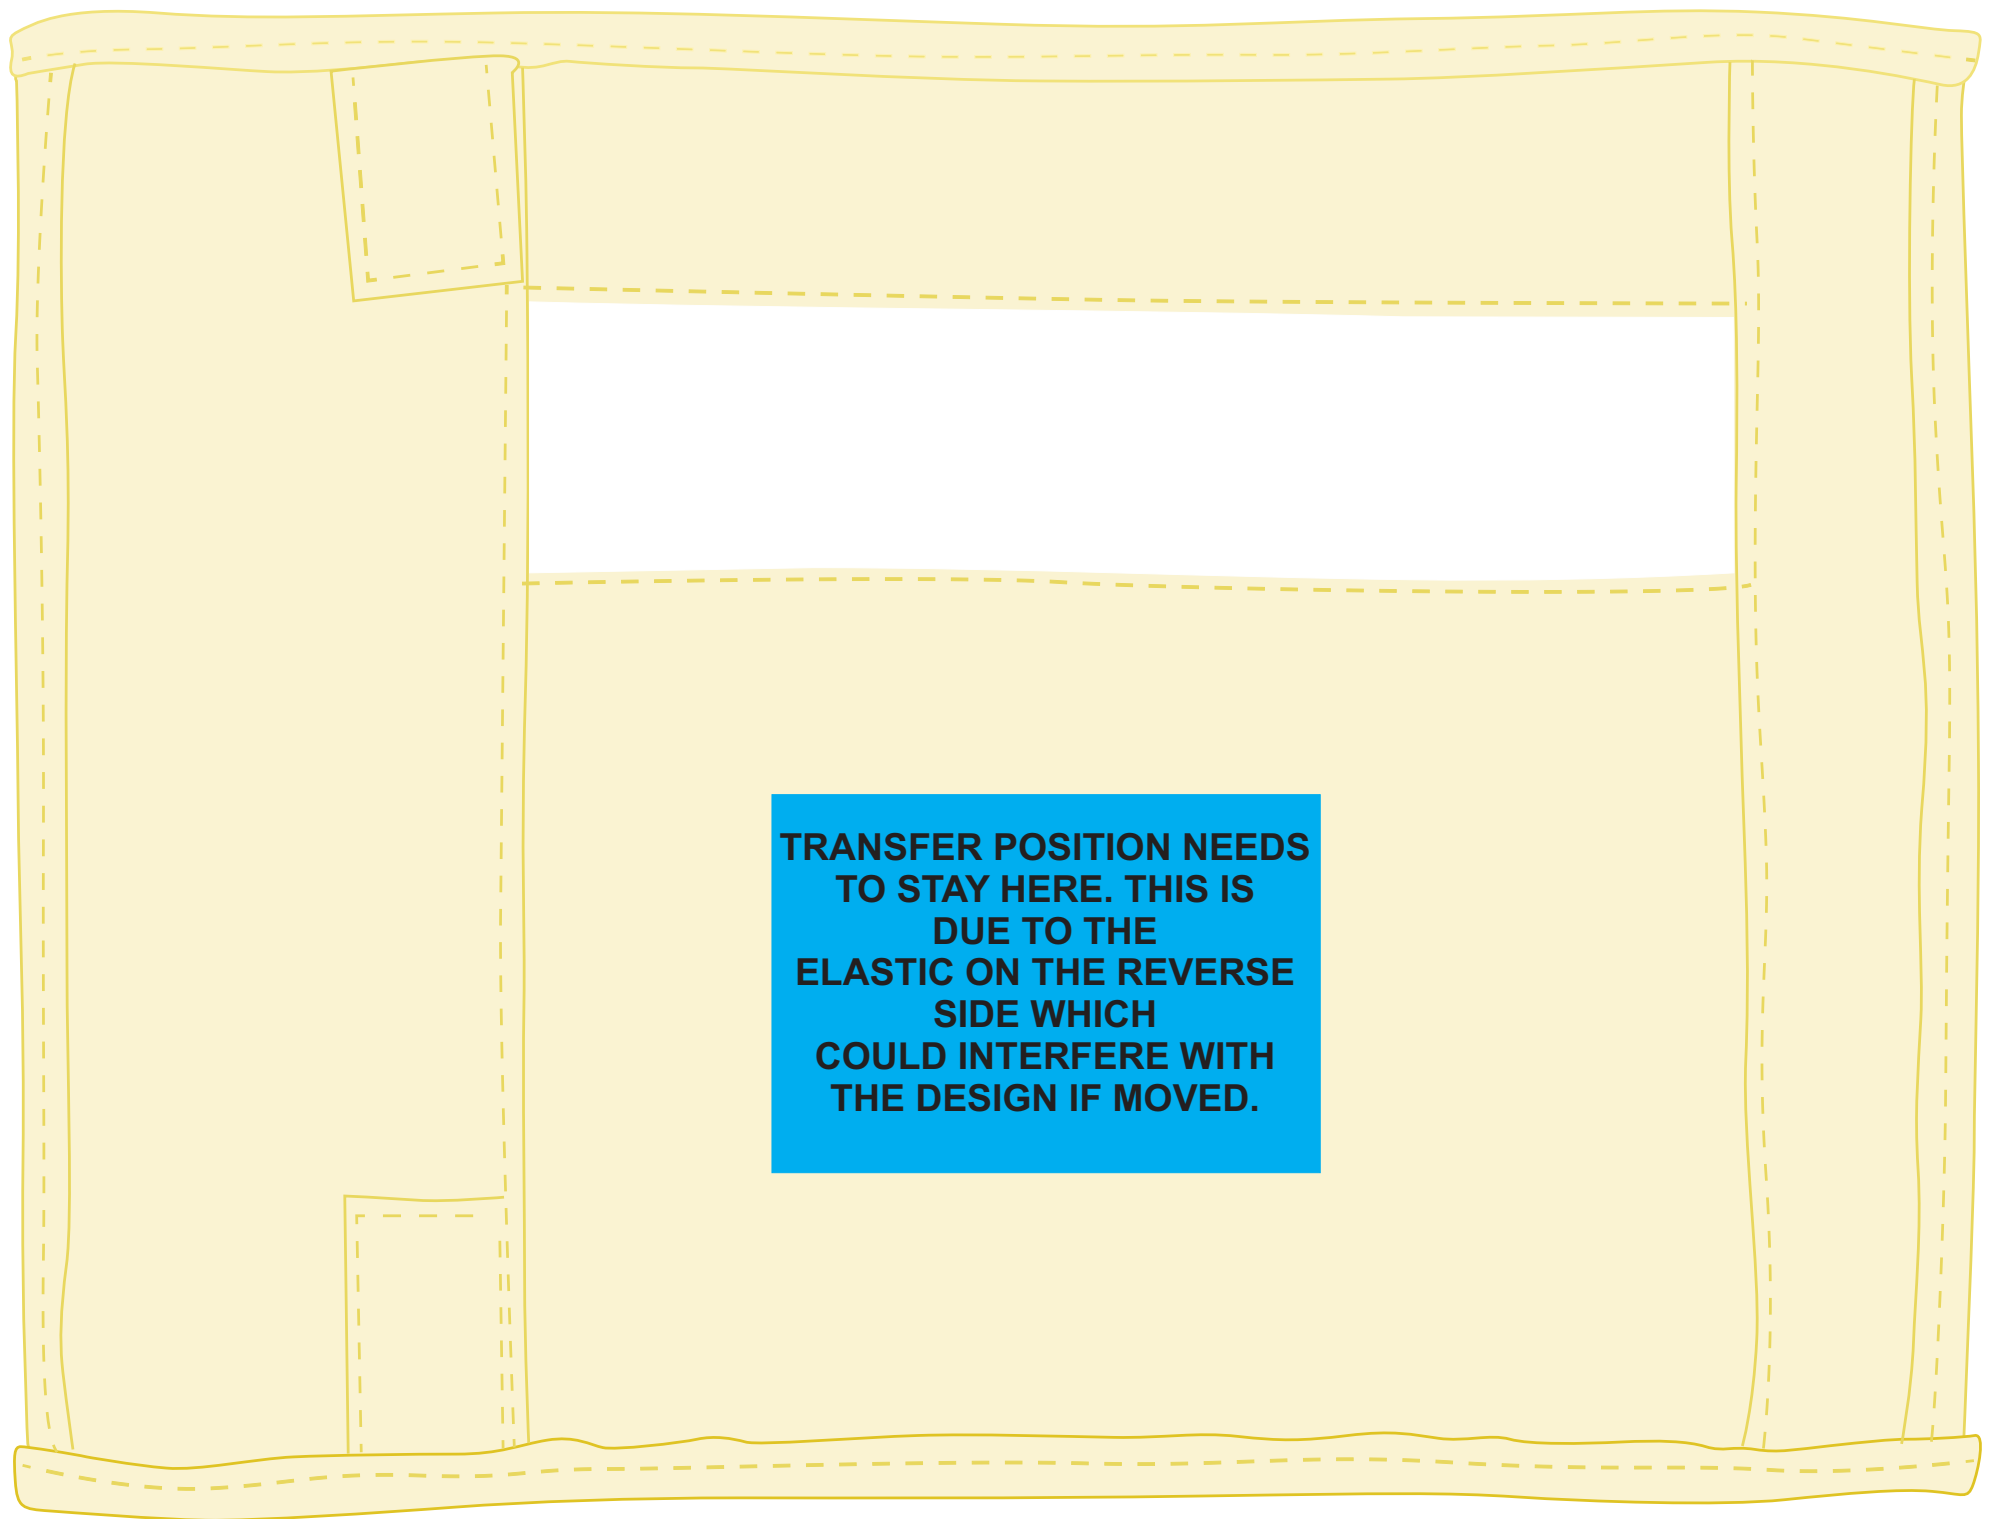

PLEASE NOTE

Stationery sets are not perfectly straight therefore true square/rectangular designs may appear distorted.

IMPORTANT

Size and fabric variations are considered acceptable. Sizes are approximate and may vary. Canvas has a rough surface and half tones and stipples are not recommended.

BELOW IS 50% OF ACTUAL SIZE

Maximum Print Area: 72.5mmL x 50mmH
Actual Print size:

PLEASE SEE NEXT PAGE...

INTERNAL USE ONLY

INT:

QC Code:	New Pte # _____	Info:	Q: _____	Ctns: _____	Wt(kg): _____
PP:	Prt Int: _____	Prep:	S: _____	D: _____	
Rpt Ord:	Rpt Pte # _____	Cat:	E: _____	Ctns: _____	Wt(kg): _____
Split: Y/N	Mach: _____	U/P Int: _____	R/P Int: _____	R: _____	D: _____
Courier:					Total Wt(kg): _____