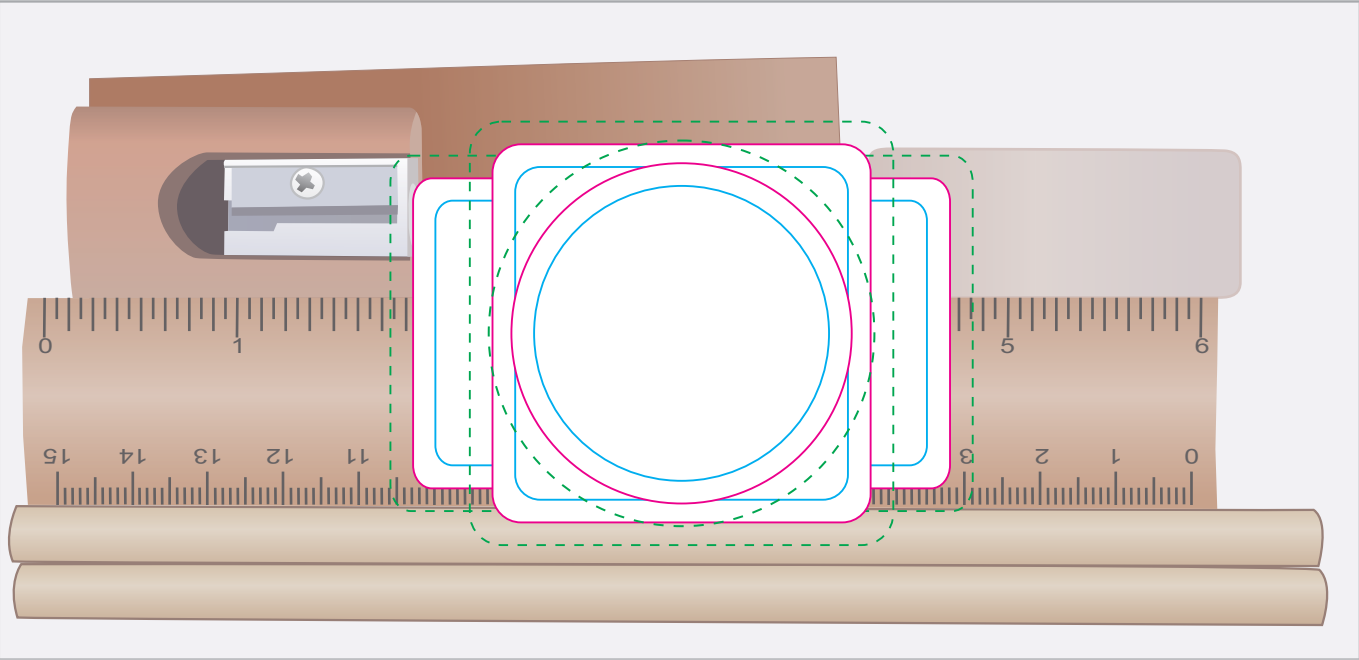

LL2134 - Yale Stationery Set - Natural/Clear

Label 

Print Area: 45mm Diameter
Actual print size: xxmmL x xxmmH

Print Area: 71mmL x 41mmH
Actual print size: xxmmL x xxmmH

Print Area: 50mmL x 50mmH
Actual print size: xxmmL x xxmmH

Max print area for copy & text 
Finished print area 
Bleed line 